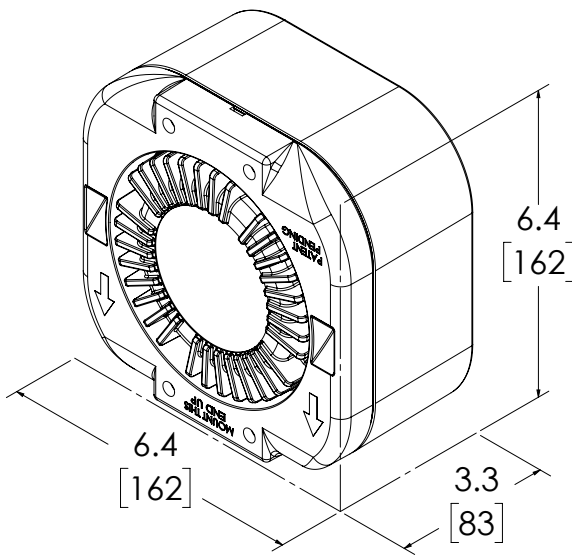

C3100™ SERIES SIREN SPEAKER

The efficient and powerful C3100™ Series works seamlessly with all Code 3 sirens. Easily install and mount on the vehicle's surface or grille with universal or vehicle-specific mounting brackets. Pair the speaker with the Banshee® amp to produce a low frequency tone.

VOLTS	12V
WATTS	100W
DIMS	6.3" H x 6.3" L x 3.3" D 159mm H x 159mm L x 83mm D
CERTS	J1849, CA T13
DETAILS	<ul style="list-style-type: none"> • Banshee® siren compatible for additional features • High efficiency • Easy to install