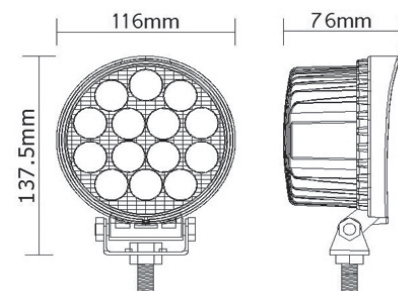

WORKLAMPS

EW2431 SERIES

Circular LED

EW2431 Series worklamp offers the latest technology and the very brightest white light for your application. This LED model offers over 80,000 hours of maintenance free life expectancy coupled with extremely low amp draw. High intensity lumen light output and IP67 ingress protection makes this LED worklamp the ideal choice for a wide variety of applications.

Models

PART NO.	VOLTAGE	AMPS	LUMENS	TYPE
EW2431	10-30	3.1	2100	Flood

Features and Benefits

- Fourteen 3-watt LEDs
- Aluminum heatsink housing
- Stainless steel mounting bracket
- Polycarbonate lens

Dimensions

Beam Pattern