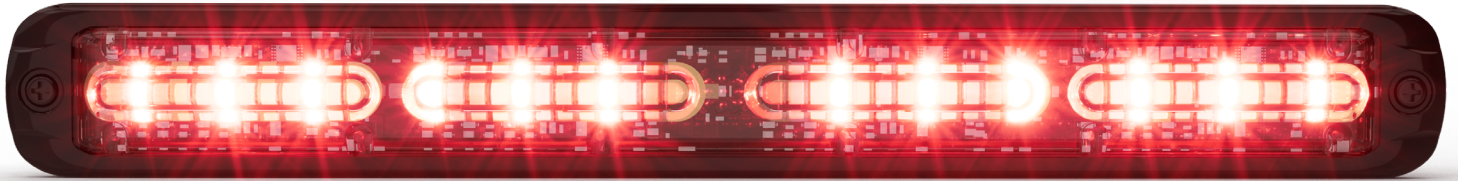

GIGA THIN™ SERIES

SURFACE MOUNT

CD3804RBAW

The Giga Thin™ Series combines four Mega Thins™ into one and delivers compact traffic-advisor capability, allowing up to three units to operate together for clear left, center or right directional warning. This ultra-low-profile exterior LED features a 10 inch quad-directional design that mounts easily in tight spaces on public-safety vehicles. It offers 22 flash patterns and syncs with up to six units for coordinated warning. A durable polycarbonate lens and surface-mount design ensure reliable performance.

VOLTS AMPS	12-24V 1.6A
DIMS	11.6" x 1.4" x 0.4" 296mm x 36mm x 10mm
MOUNTING HOLE SPACING	11.02" 280mm
FLASH PATTERNS	22
CERTS	CLASS I (SAE J595), CA T13, CE, UKCA, R10, IP67, IP69K, RoHS
DETAILS	<ul style="list-style-type: none"> Sleek, low-profile design that allows for easy installation in a variety of locations Arrowstick function Sync capable up to 6 units Aluminum housing and polycarbonate lens

MODEL	TYPE	ILLUMINATION COLORS
CD3804RBAW	Quad-Color, 12 LEDs	RBAW