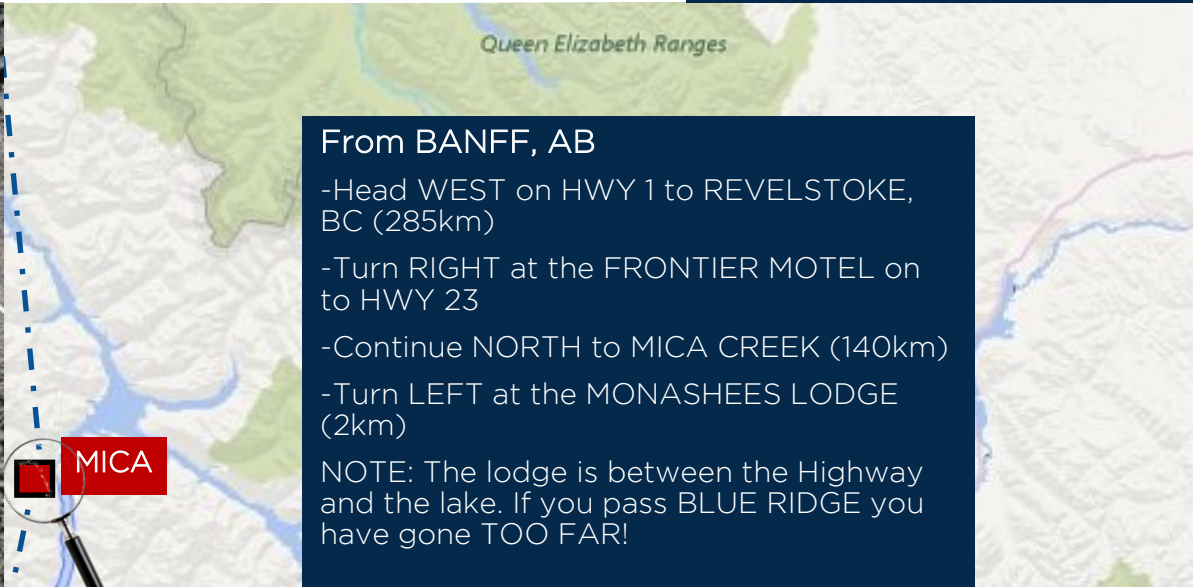

# MONASHEES

GPS Monashees Elev. = 584m/1916 ft 52° '01 09.64" N 118° 34' 24.91" W

CMH Transportation- 403 762 7809  
Banff Office - 1 800 661 0252

**From BANFF, AB**

- Head WEST on HWY 1 to REVELSTOKE, BC (285km)
- Turn RIGHT at the FRONTIER MOTEL on to HWY 23
- Continue NORTH to MICA CREEK (140km)
- Turn LEFT at the MONASHEES LODGE (2km)

NOTE: The lodge is between the Highway and the lake. If you pass BLUE RIDGE you have gone TOO FAR!

**DRIVING TIP:**  
Fill up in Revelstoke