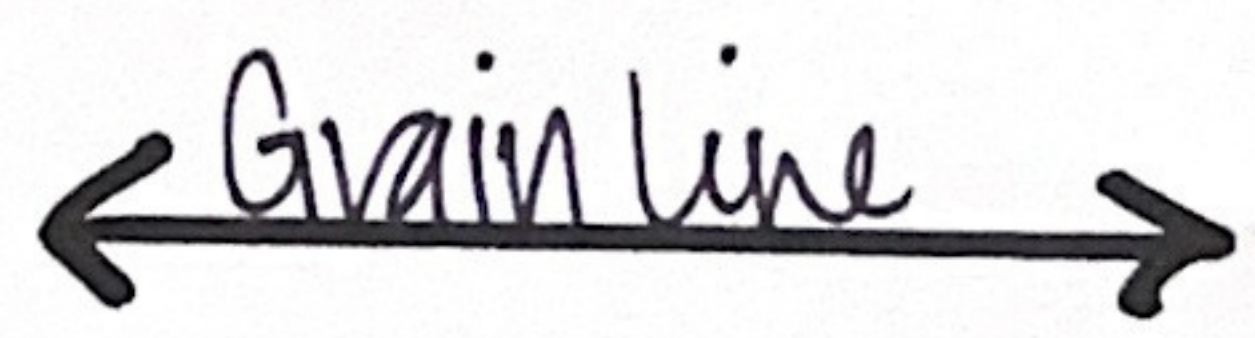

Rudy
Adventures
DOG HOODIE

FRONT

Place on Fold

Cut 1 on the fold
3/8 Seam allowance
included