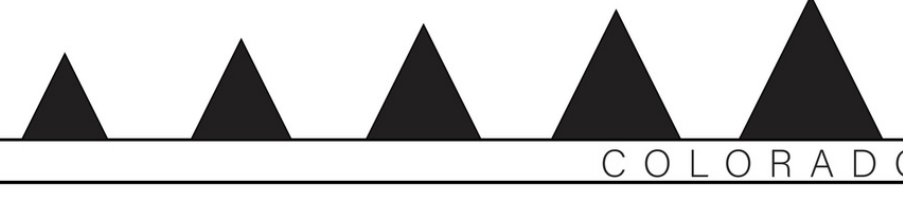

TOP

RUDY
ADVENTURES