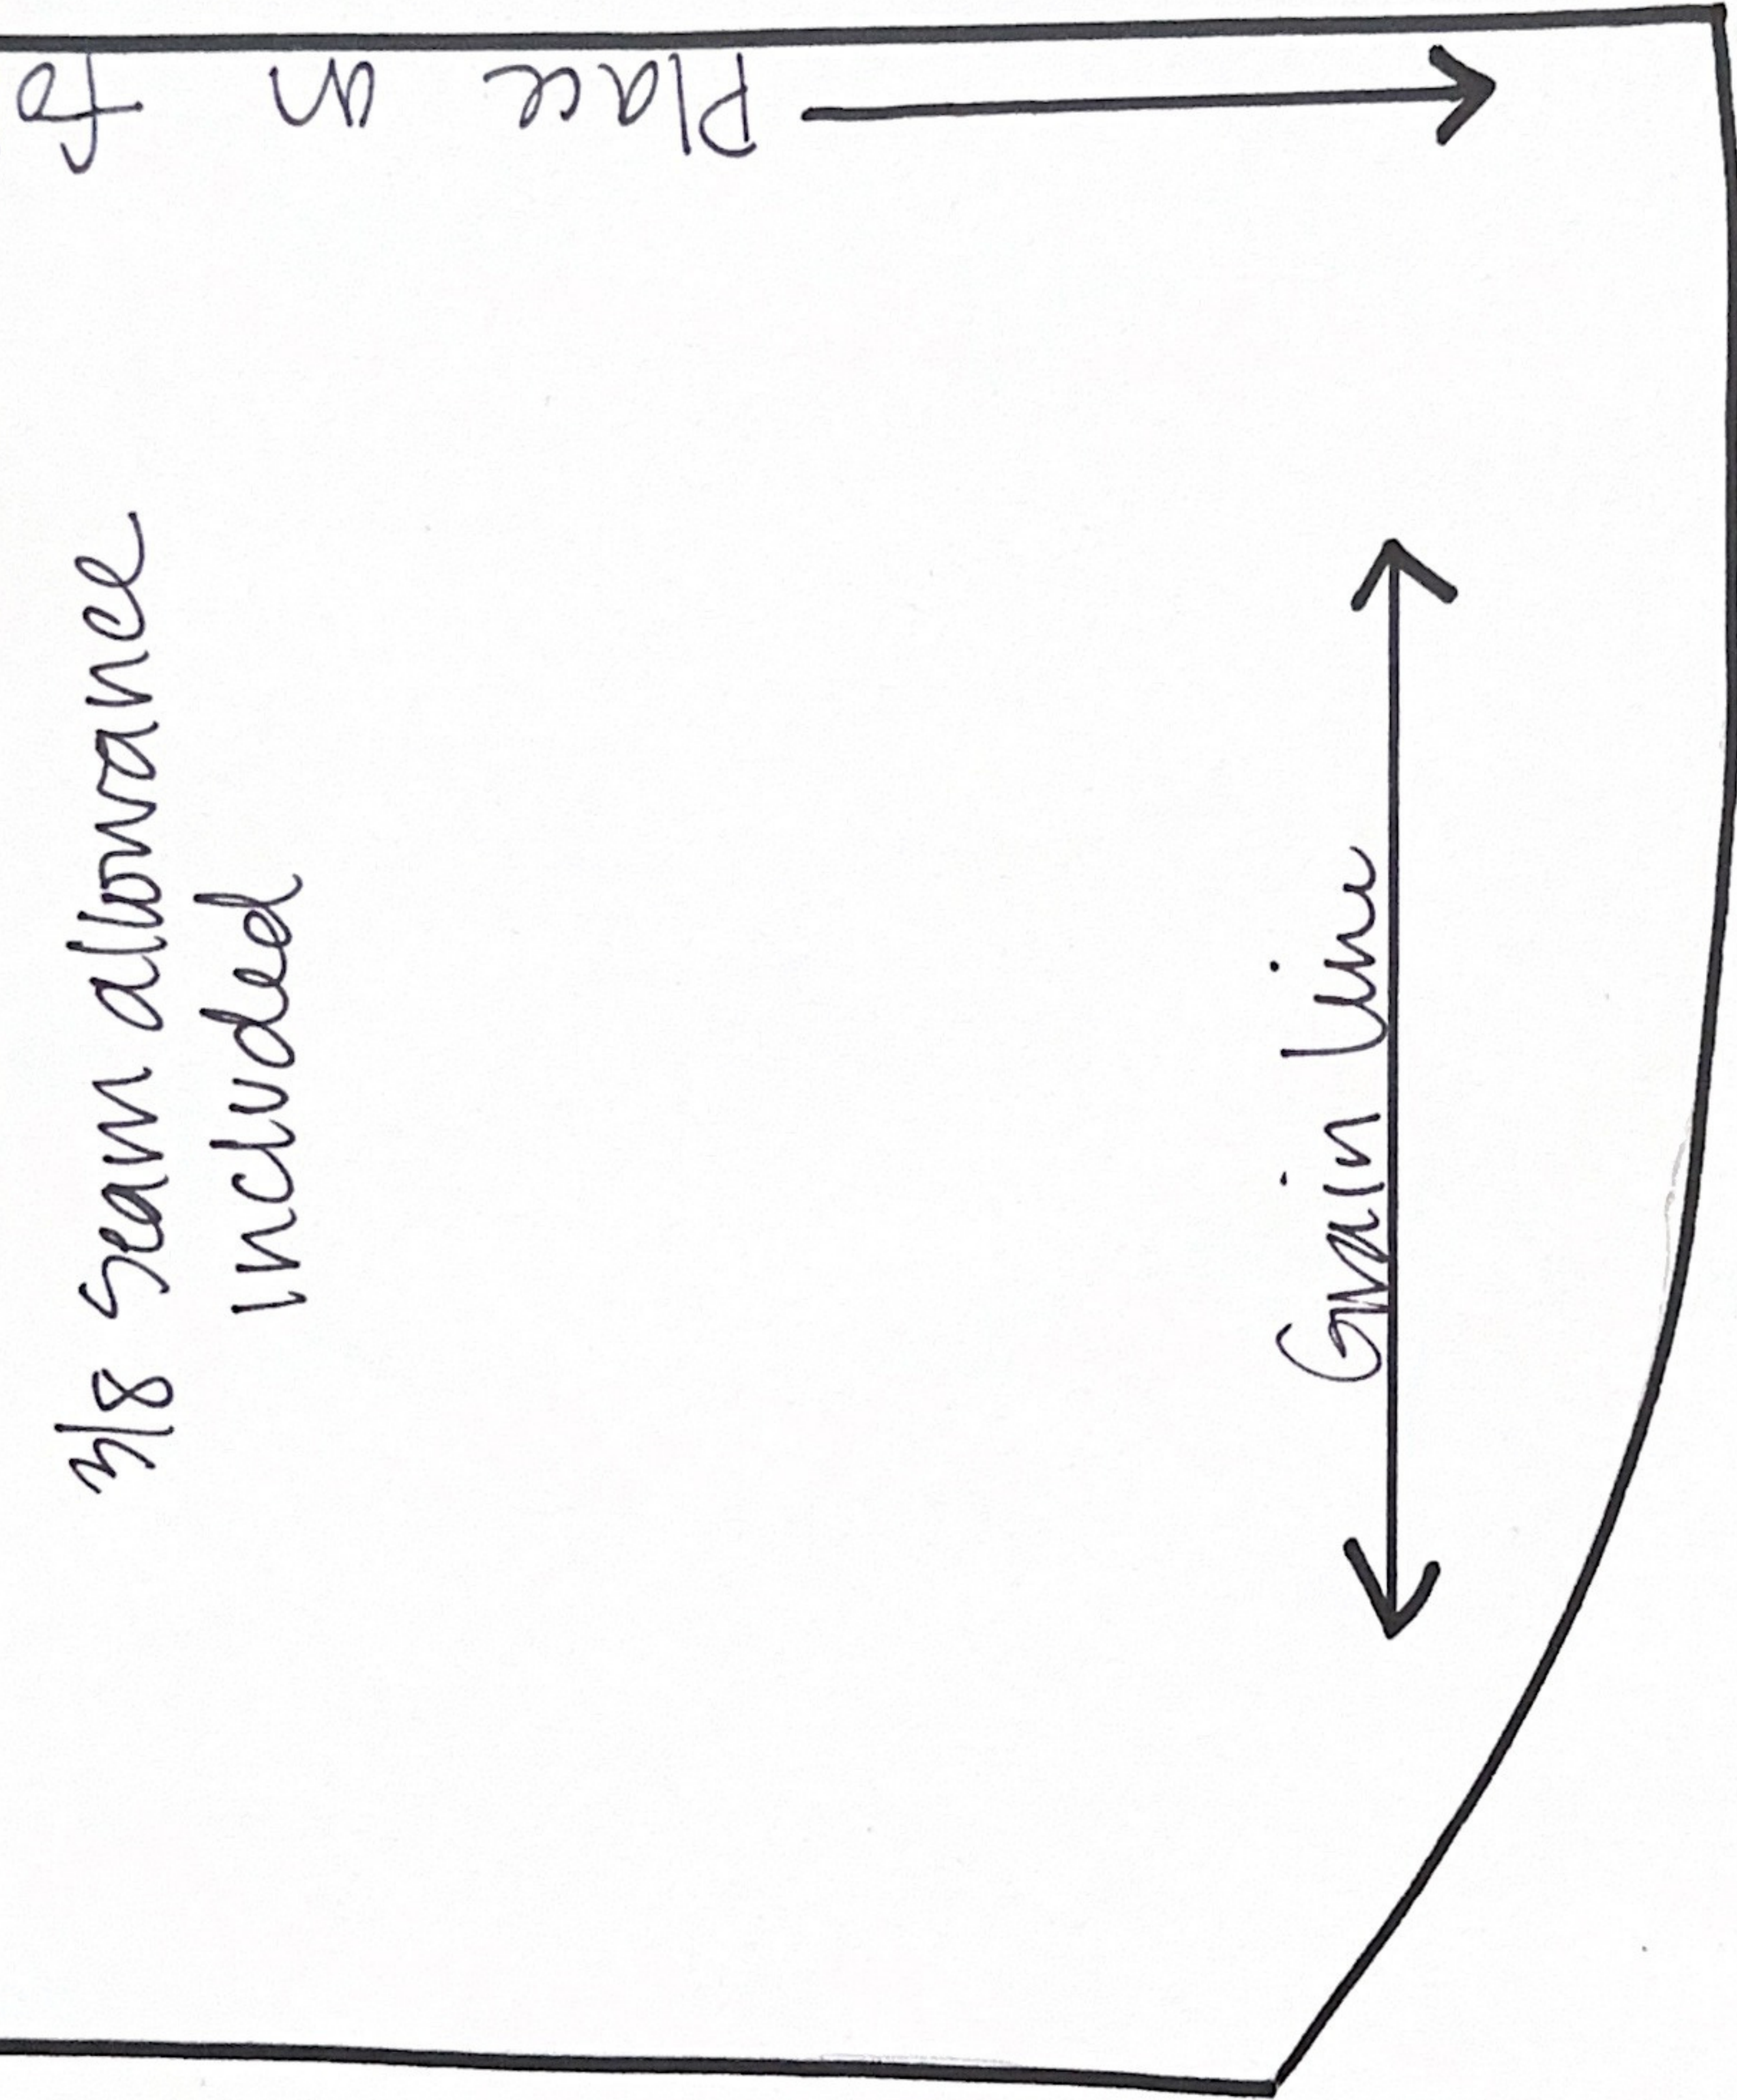

3/8 seam allowance
included