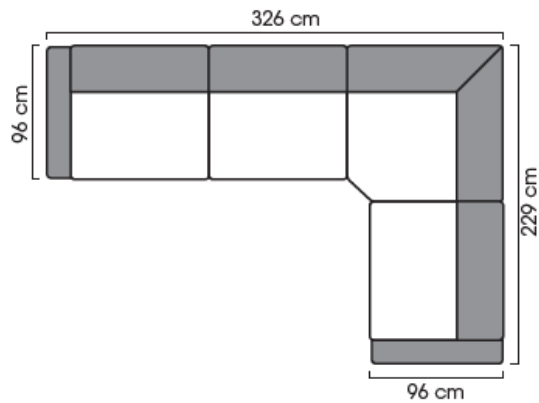

Dimensions

Width & Depth	depending on the selected model
Hight	850 mm
Seating height	460 mm

More measures and modules are described in details on the Free Datasheet

Free

MODULAR SOFA SYSTEM

Datasheet

Combination examples: