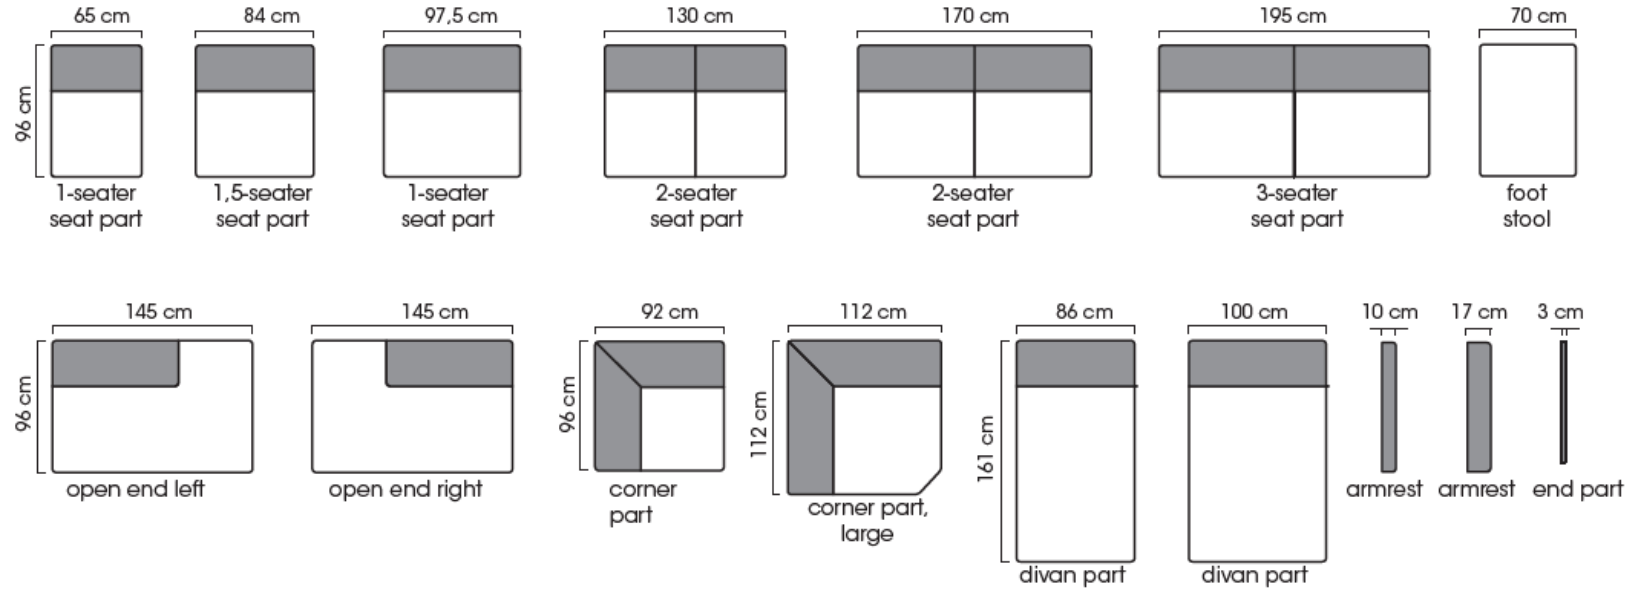

Dimensions

Width & Depth	depending on the selected model
Hight	850 mm
Seating height	460 mm

More measures and modules are described in details on the Free Datasheet

Free

MODULAR SOFA SYSTEM

Datasheet

Combination examples: