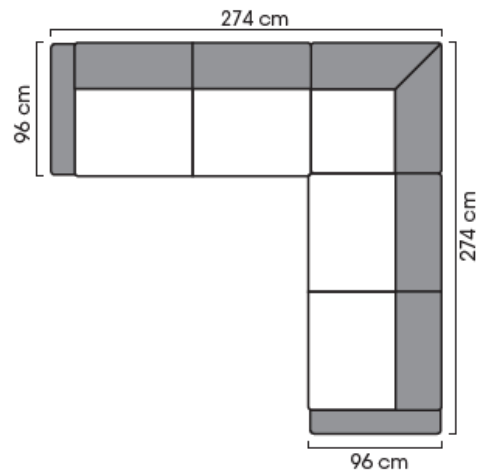

Dimensions

Width & Depth	depending on the selected model
Hight	850 mm
Seating height	460 mm

More measures and modules are described in details on the Free Datasheet

Free

MODULAR SOFA SYSTEM

Datasheet

Combination examples: