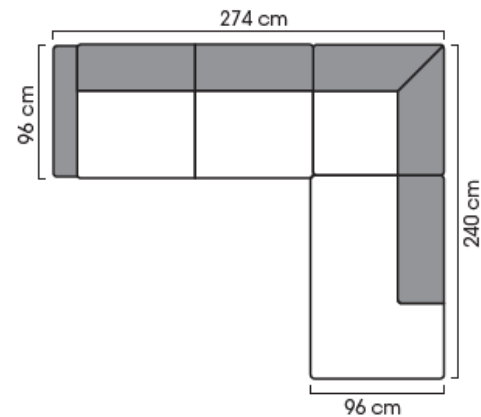

Dimensions

Width & Depth	depending on the selected model
Hight	850 mm
Seating height	460 mm

More measures and modules are described in details on the Free Datasheet

Free

MODULAR SOFA SYSTEM

Datasheet

Combination examples: