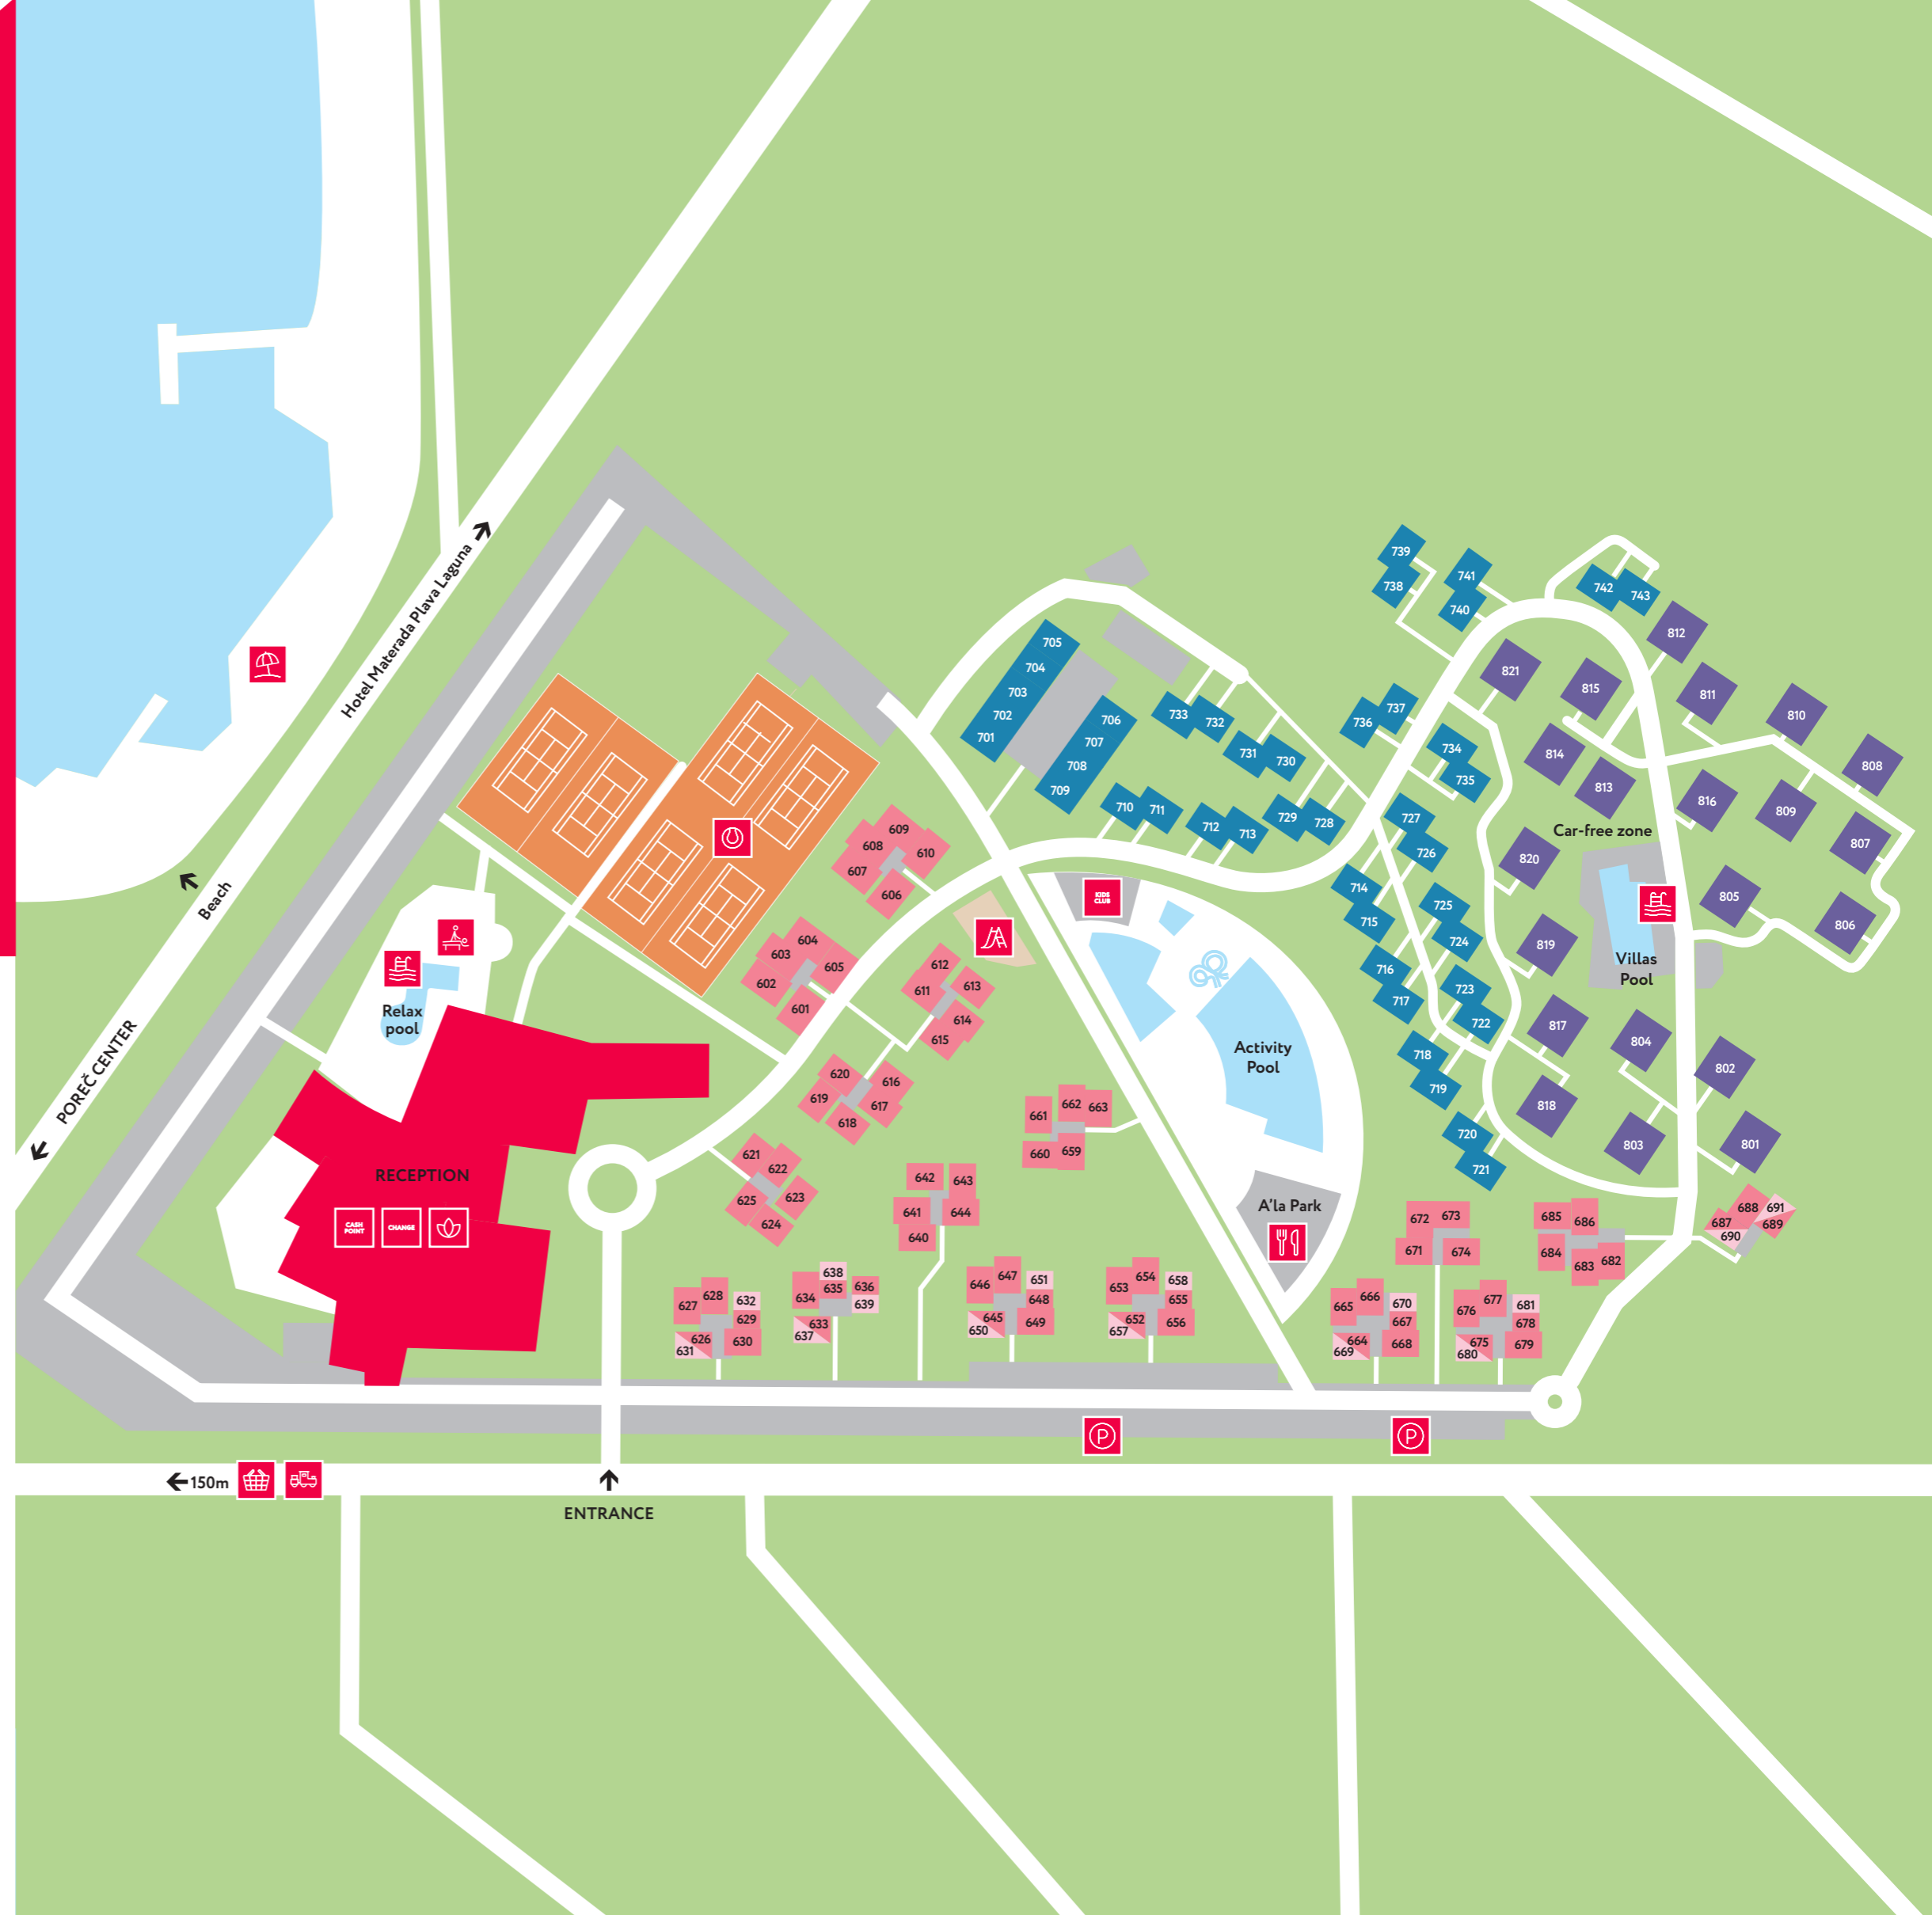

PARK RESORT

PLAVA LAGUNA

MAP

plavalaguna.com

ACCOMMODATION

-  Hotel Park
-  Premium Garden Suites Park
-  Superior Garden Suites Park
-  Apartments Park
-  Villas Park

PARK RESORT PLAVA LAGUNA****

Ul. Špadići 15b, 52440 Poreč

**WE TAKE
FUN
SERIOUSLY**

NO. 3

NO. 4

**WE DELIVER ONCE IN
A LIFETIME MOMENTS,
EVERY DAY**

NO. 5

**WE MAKE OUR
HOSPITALITY WARMER
THAN OUR CLIMATE**

NO. 6

**WE TAKE
PRIDE IN OUR
GUESTS' JOY**