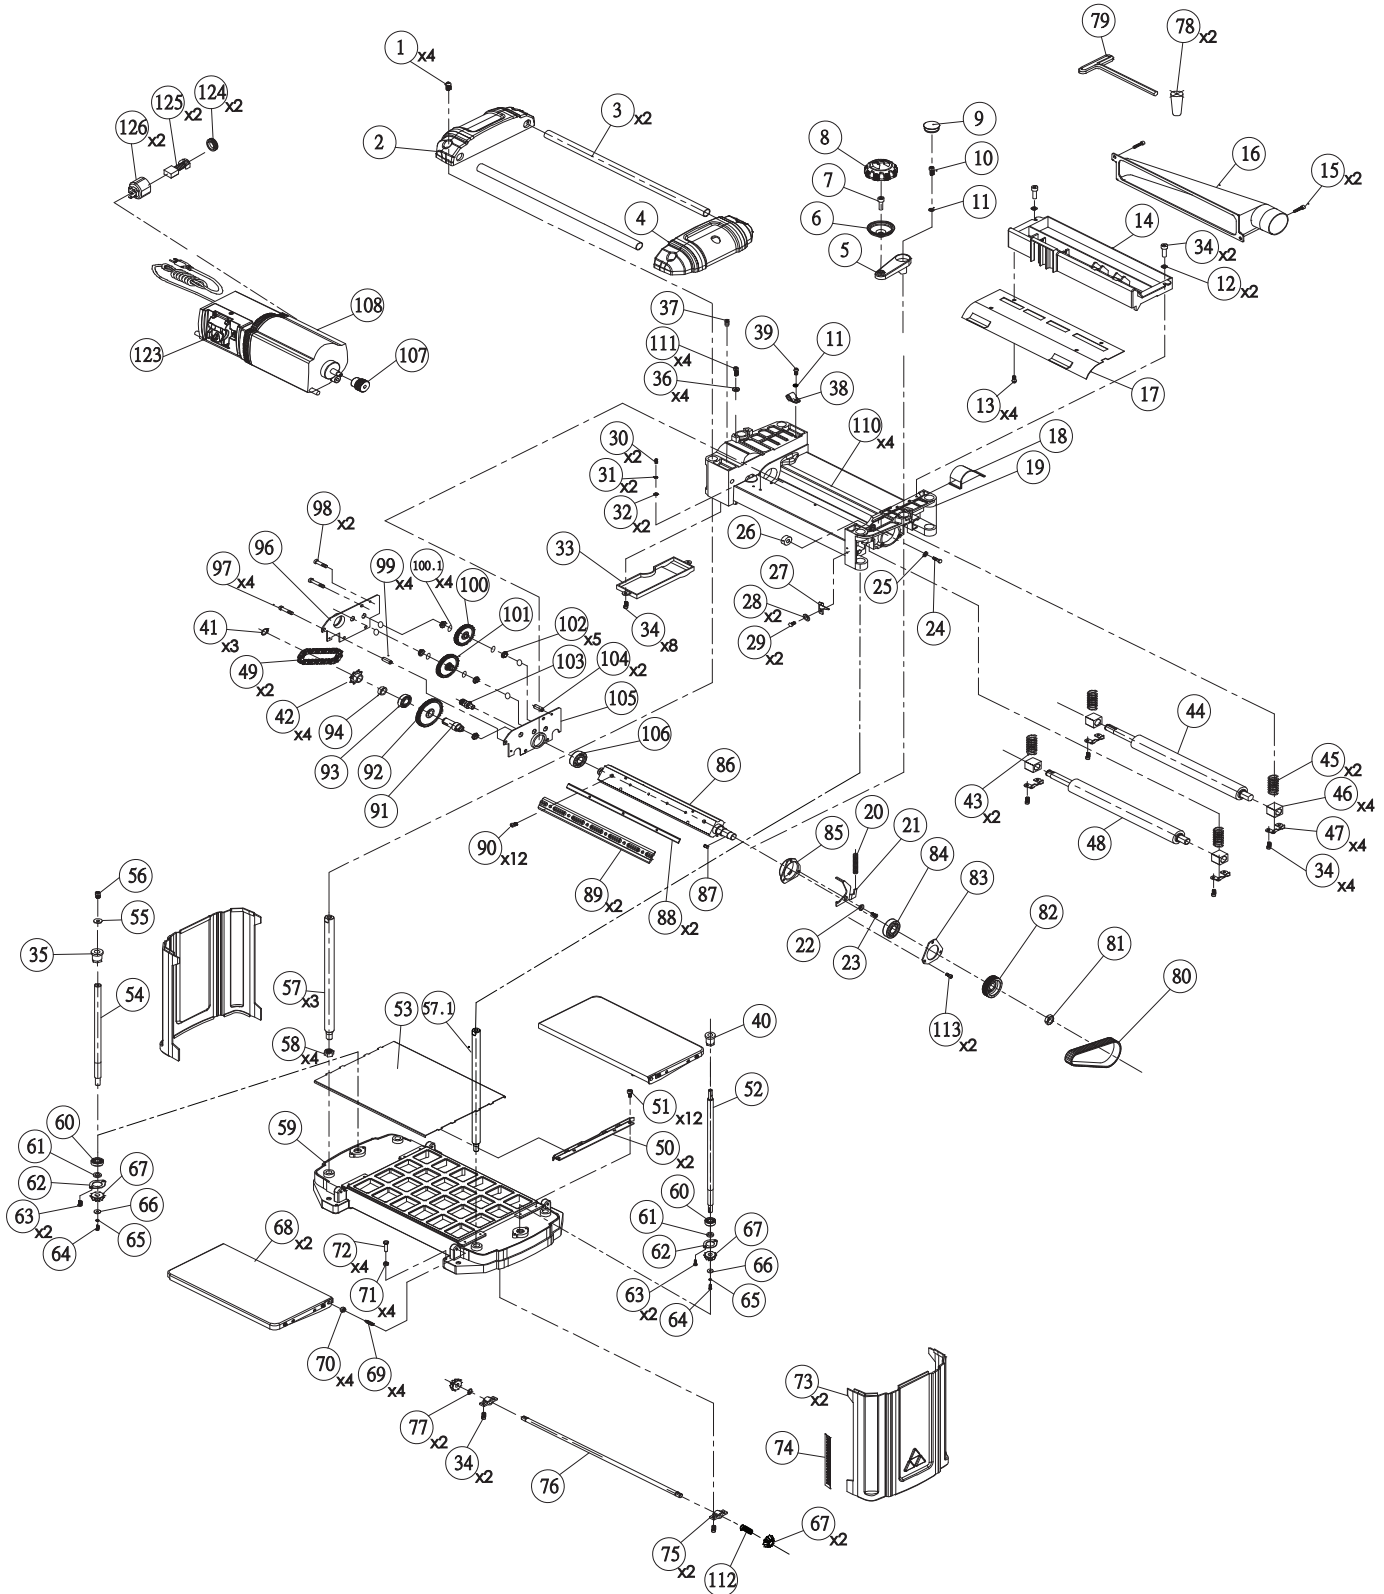

MODEL 22-555

13 INCH SURFACE PLANER

REPLACEMENT PARTS

ITEM #	DELTA PART #	DESCRIPTION	QTY	ITEM #	DELTA PART #	DESCRIPTION	QTY
1	DPEC002511	Pan Head Screw	4	60	DPEC002570	Bearing	2
2	DPEC002512	Left Cap	1	61	DPEC002571	Spacer	2
3	DPEC002513	Roller	2	62	DPEC002572	Retainer	2
4	DPEC002514	Right Cap	1	63	DPEC002573	Pan Head Screw	4
5	DPEC002515	Crank Arm	1	64	DPEC002574	Socket Head Screw	2
6	DPEC002516	Handle	1	65	DPEC002575	Spring Washer	2
7	DPEC002517	Handle Shaft	1	66	DPEC002576	Flat Washer	2
8	DPEC002518	Handle Cap	1	67	DPEC002577	Gear	4
9	DPEC002519	Plug	1	68	DPEC002578	Extend Table Assembly	2
10	DPEC002520	Socket Head Screw	1	69	DPEC002579	Adjust Screw	4
11	DPEC002521	Washer	2	70	DPEC002580	Hex Nut	4
12	DPEC002522	Washer	2	71	DPEC002581	Hex Nut	4
13	DPEC002523	Self Tap Screw	4	72	DPEC002582	Hex Bolt	4
14	DPEC002524	Dust Hood	1	73	DPEC002583	Side Cover	2
15	DPEC002525	Socket Head Screw	2	74	DPEC002249	Height Adjustment Scale	1
16	DPEC002526	Dust Adapter	1	75	DPEC002585	Support	2
17	DPEC002527	Dust Chute	1	76	DPEC002586	Shaft	1
18	DPEC002528	Belt Guard	1	77	DPEC002587	Extend Retaining Ring	2
19	DPEC002529	Carriage Frame	1	78	DPEC002588	Magnet	2
20	DPEC002530	Spring	1	79	DPEC002590	Hex Wrench	1
21	DPEC002531	Cutterhead Lock Plate	1	80	DPEC002591	Belt	1
22	DPEC002532	Spacer	1	81	DPEC002592	Hex Nut	1
23	DPEC002533	Socket Head Screw	1	82	DPEC002593	Pulley	1
24	DPEC002534	Hex Bolt	1	83	DPEC002594	Bearing Retainer	1
25	DPEC002535	Flat Washer	1	84	DPEC002595	Bearing	1
26	DPEC002536	Spacer	1	85	DPEC002596	Bearing Seat	1
27	DPEC002537	Pointer	1	86	DPEC002597	Cutterhead	1
28	DPEC002538	Flat Washer	2	87	DPEC002598	Key	1
29	DPEC002539	Cross Head Screw	2	88	22-549	Blade Set	2
30	DPEC002540	Cross Head Screw	2	89	DPEC002600	Gib	2
31	DPEC002541	Spring Washer	2	90	DPEC002601	Pan Head Screw	12
32	DPEC002542	Serrated Washer	2	91	DPEC002602	Shaft	1
33	DPEC002543	Gearbox Cover	1	92	DPEC002603	Gear	1
34	DPEC002544	Socket Head Screw	16	93	DPEC002604	Bearing	1
35	DPEC002545	Elevating Nut (L.H.)	1	94	DPEC002605	Spacer	1
36	DPEC002546	Flat Washer	4	96	DPEC002607	Outside Cover	1
37	DPEC002547	Set Screw	1	97	DPEC002608	Socket Head Screw	4
38	DPEC002548	Cord Clamp	1	98	DPEC002609	Socket Head Screw	2
39	DPEC002549	Cross Head Screw	1	99	DPEC002610	Spacer B	4
40	DPEC002550	Elevating Nut (R.H.)	1	100	DPEC002611	Gear	1
41	DPEC002551	Exterior Retaining Ring	3	100.1	DPEC004413	Slinger Washer	4
42	DPEC002552	Sprocket	4	101	DPEC002612	Gear	1
43	DPEC002553	Infeed Spring	2	102	DPEC002613	Bushing	5
44	DPEC002554	Outfeed Roller	1	103	DPEC002614	Pinion	1
45	DPEC002555	Outfeed Spring	2	104	DPEC002615	Spacer A	2
46	DPEC002556	Bearing Block	4	105	DPEC002616	Inside Cover	1
47	DPEC002557	Retainer	4	106	DPEC002617	Bearing	1
48	DPEC002558	Infeed Roller	1	107	DPEC002618	Motor Pulley	1
49	DPEC002559	Chain	2	108	DPEC002619	Motor	1
50	DPEC002720	Guide	2	110	DPEC007215	Sponge	4
51	DPEC002561	Socket Head Screw	12	111	DPEC007203	Socket Head Screw	4
52	DPEC002562	Elevating Screw (R.H.)	1	112	DPEC007204	Spring	1
53	DPEC002563	Plate	1	113	DPEC007205	Socket Head Screw	2
54	DPEC002564	Elevating Screw (L.H.)	1	123	DPEC007206	Switch	1
55	DPEC002565	Flat Washer	1	124	DPEC007207	Carbon Brush Cap	2
56	DPEC002566	Socket Head Screw	1	125	DPEC007208	Carbon Brush	2
57	DPEC002567	Column	3	126	DPEC007209	Carbon Brush Holder	2
57.1	DPEC007214	Column	1				
58	DPEC002568	Hex Nut	4				
59	DPEC002569	Base	1				