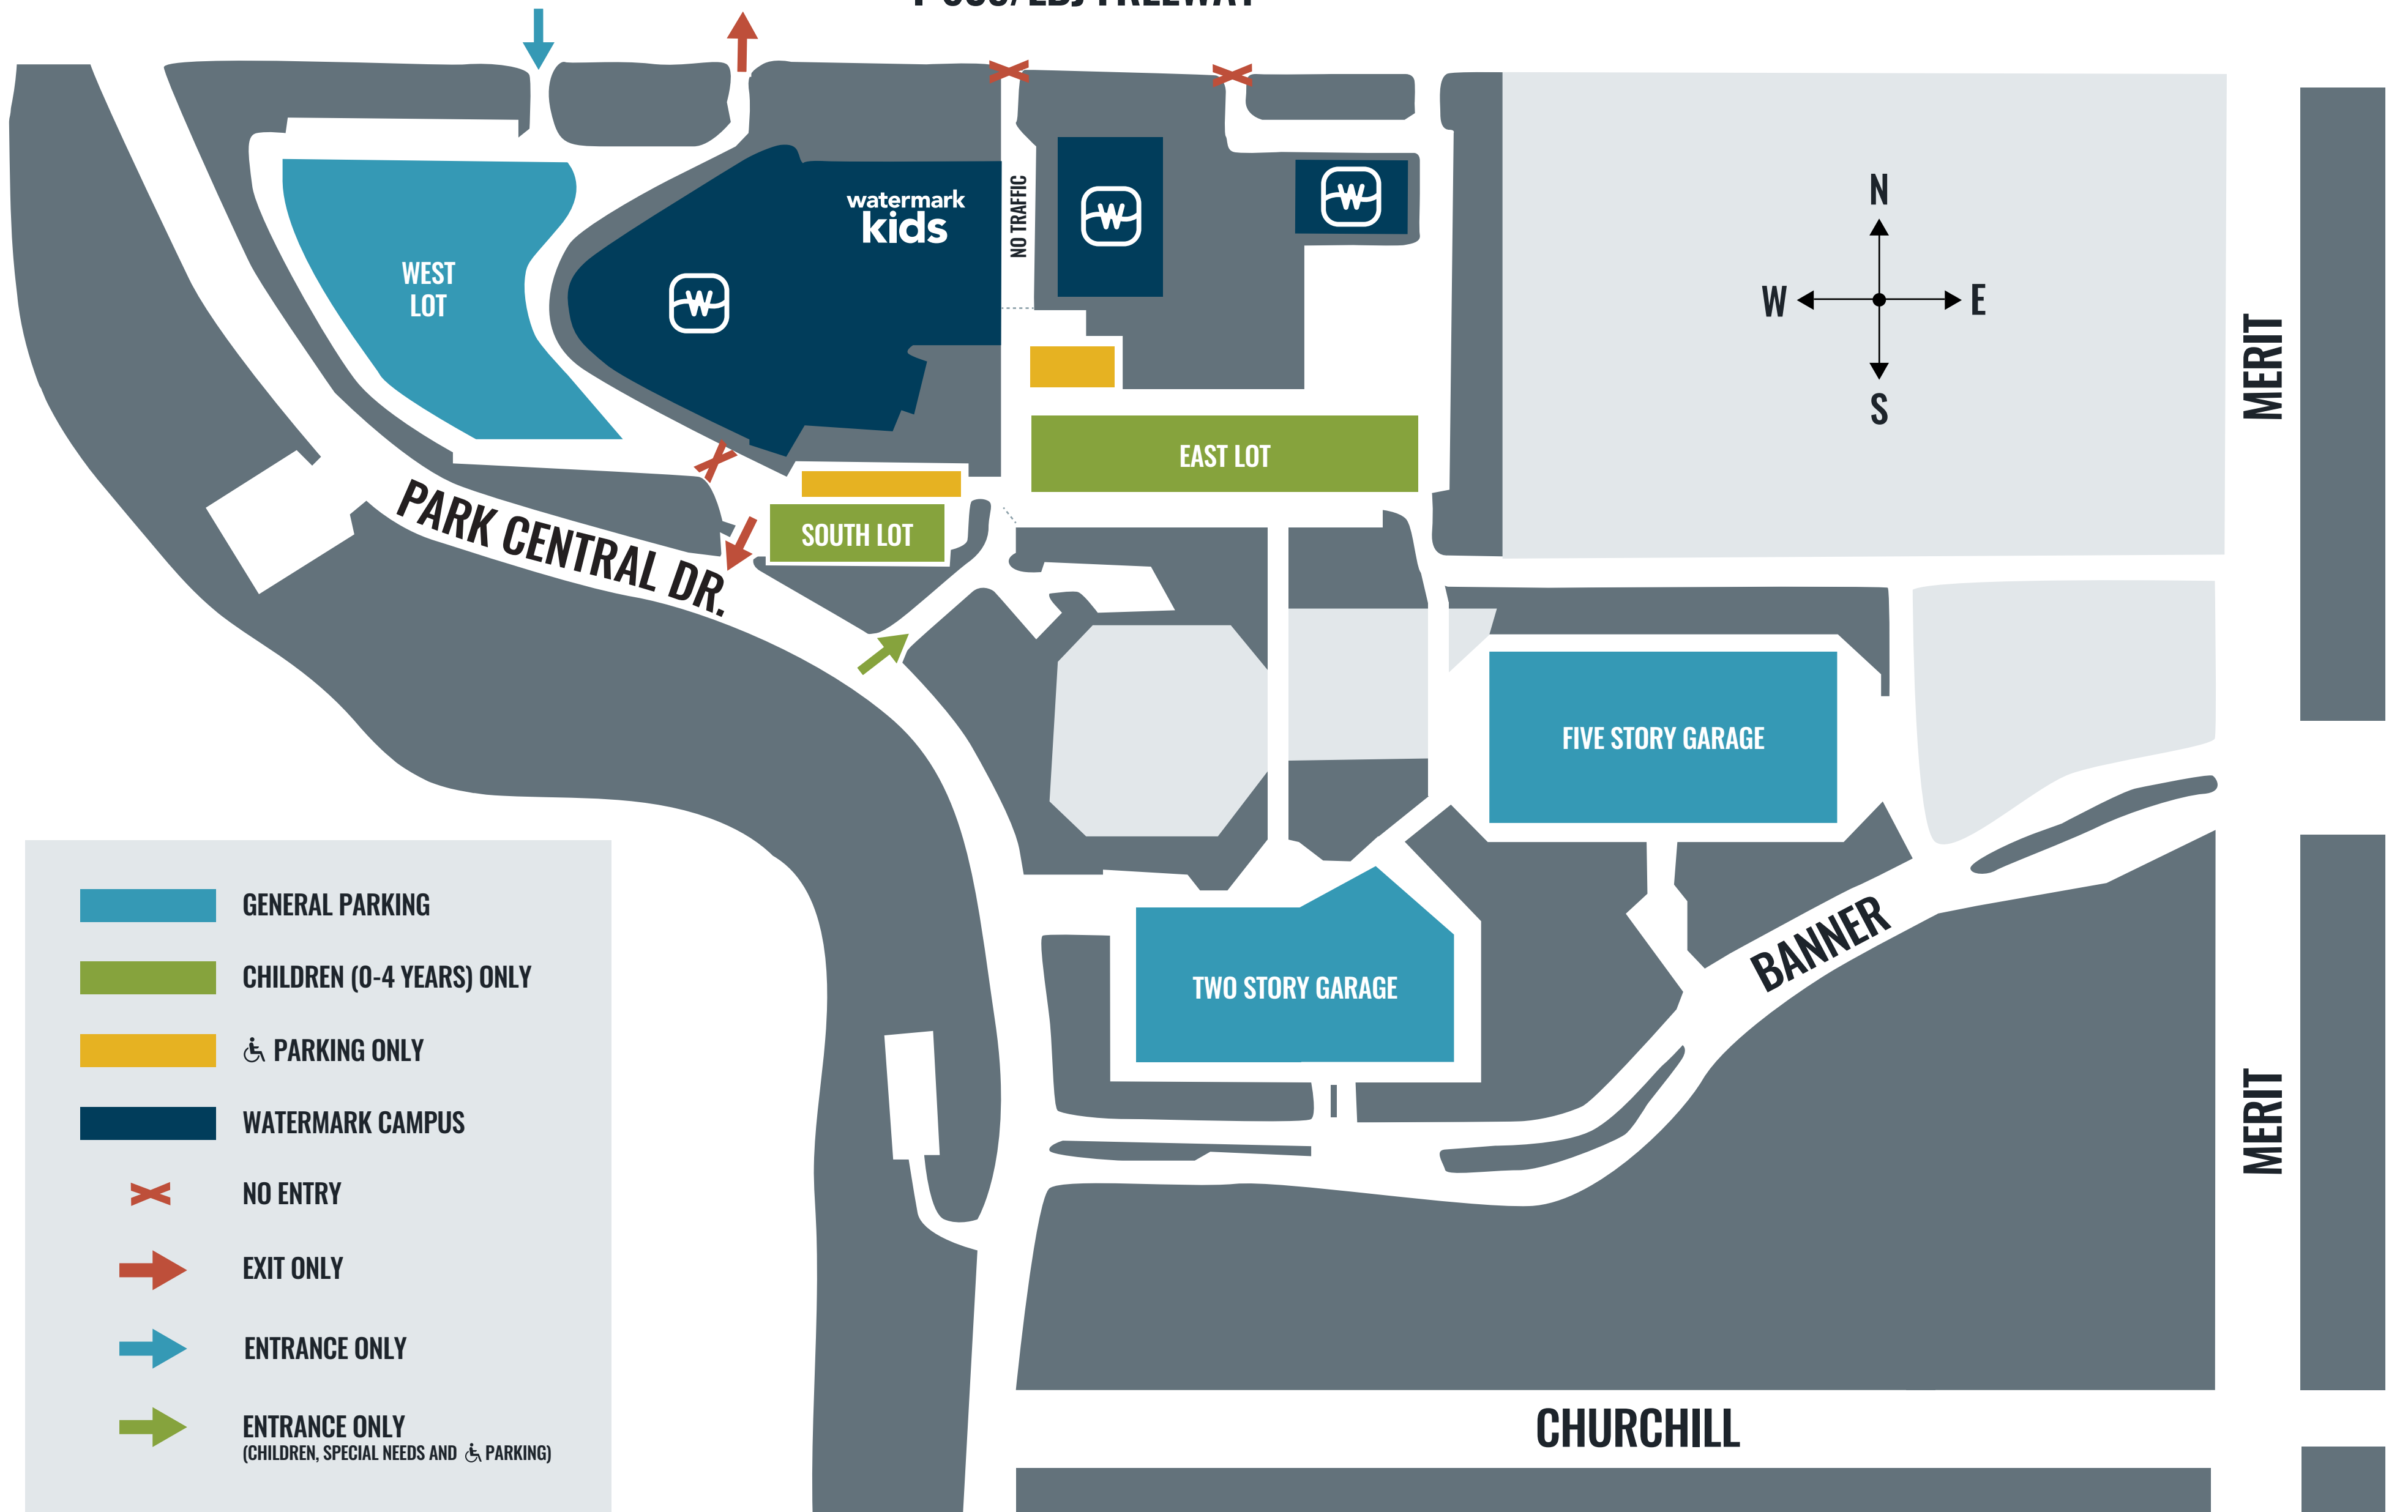

WATERMARK | BUILDING AND PARKING MAP

I-635/LBJ FREEWAY

-  GENERAL PARKING
-  CHILDREN (0-4 YEARS) ONLY
-  ♿ PARKING ONLY
-  WATERMARK CAMPUS
-  NO ENTRY
-  EXIT ONLY
-  ENTRANCE ONLY
-  ENTRANCE ONLY
(CHILDREN, SPECIAL NEEDS AND ♿ PARKING)