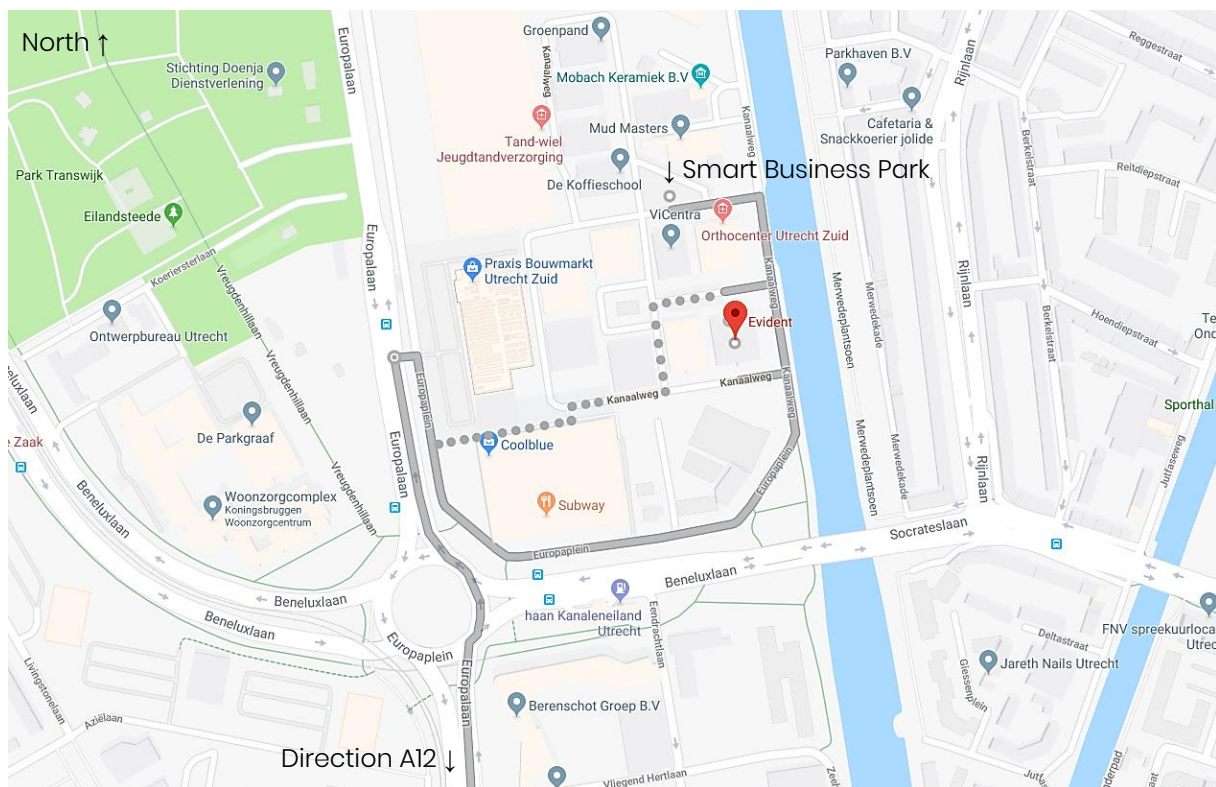

Parking Instructions

You are welcome to park north of the building (3 parking spots, free of charge) and at Smart Business Park (60 parking spots, free of charge)

If, unfortunately, all parking spots are occupied, please park at Europalaan in front of Praxis Bouwmarkt and walk the dotted line (3 minutes) to get to our office.

Map

Colleagues and contractors park south of the building.

Office Address

Evident Interactive B.V.
 Kanaalweg 14 C-D
 Building A5, first & second floor
 3526 KL UTRECHT
 Phone: +31302985050