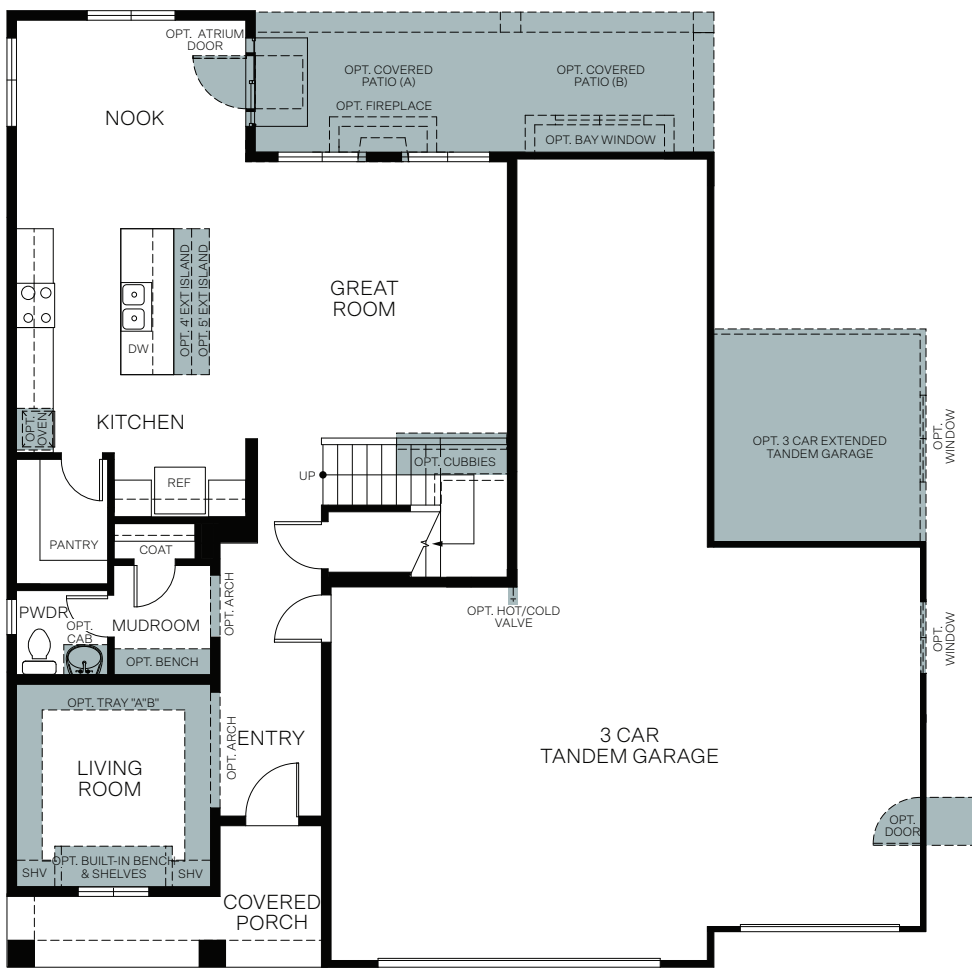

WoodsideHomes.com

Let's get you home.

Parkview

At Shoreline

HAMPTON ESTATE

Farmhouse (B)

Traditional (A)

Prairie (D)

TWO-STORY 2,406 SQ. FT.

FIRST FLOOR
1,068 Sq.Ft.

SECOND FLOOR
1,338 Sq.Ft.

Woodside Homes reserves the right to change floor plans, features, elevations, prices, materials and specifications without notice. All square footages and measurements are approximate. Please see Sales Professional for full details. 01/2025