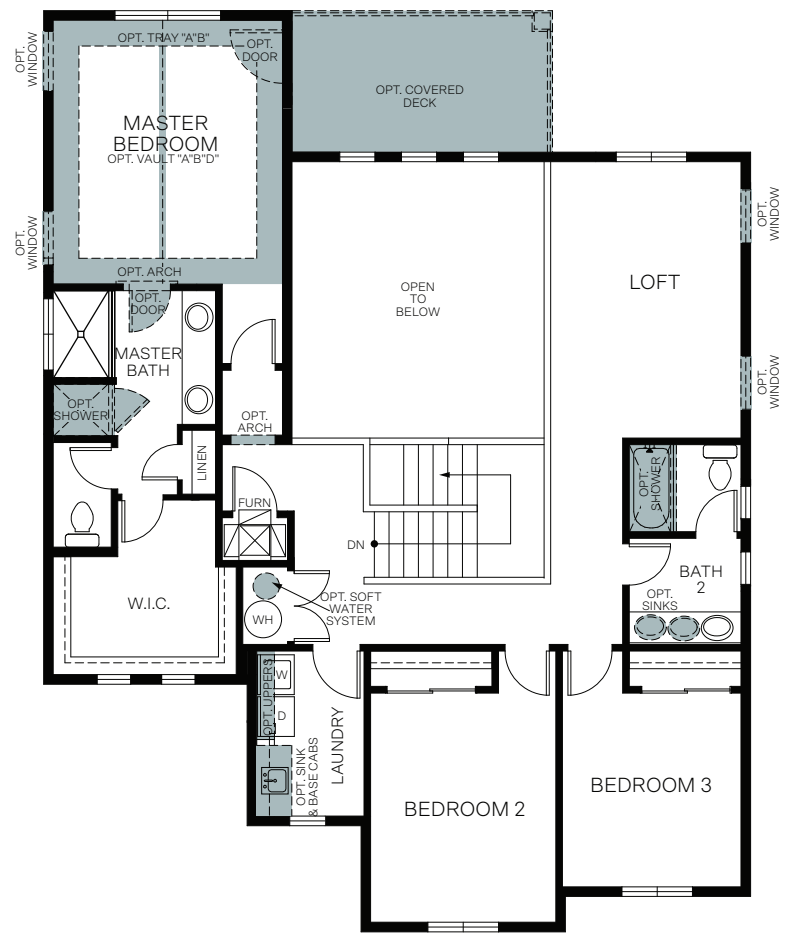

WoodsideHomes.com

Let's get you home.

Parkview

At Shoreline

HAMPTON ESTATE

Farmhouse (B)

Traditional (A)

Prairie (D)

TWO-STORY 2,406 SQ. FT.

FIRST FLOOR
1,068 Sq.Ft.

SECOND FLOOR
1,338 Sq.Ft.

Woodside Homes reserves the right to change floor plans, features, elevations, prices, materials and specifications without notice. All square footages and measurements are approximate. Please see Sales Professional for full details. 01/2025