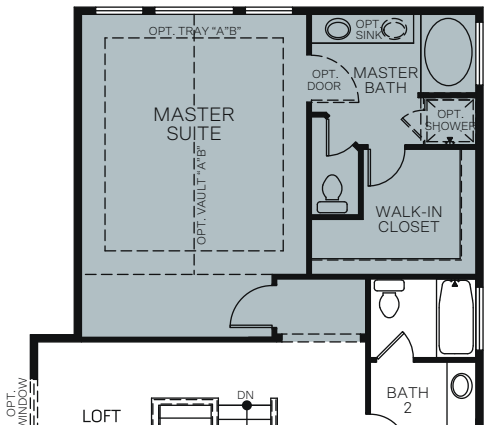

WoodsideHomes.com

Let's get you home.

Grandeur

At Stonecreek

ADDISON

TWO-STORY 2,642 SQ. FT.

FIRST FLOOR
1,670 Sq. Ft.

SECOND FLOOR
972 Sq. Ft.

OPT. EXTENDED NOOK
Adds: 56 Sq. Ft.

OPT. BONUS ROOM
Adds: 310 Sq. Ft.

OPT. BEDROOM 5 & BATH 3
Adds: 310 Sq. Ft.

OPT. MASTER SUITE
Adds: 310 Sq. Ft.

OPT. LOFT 2