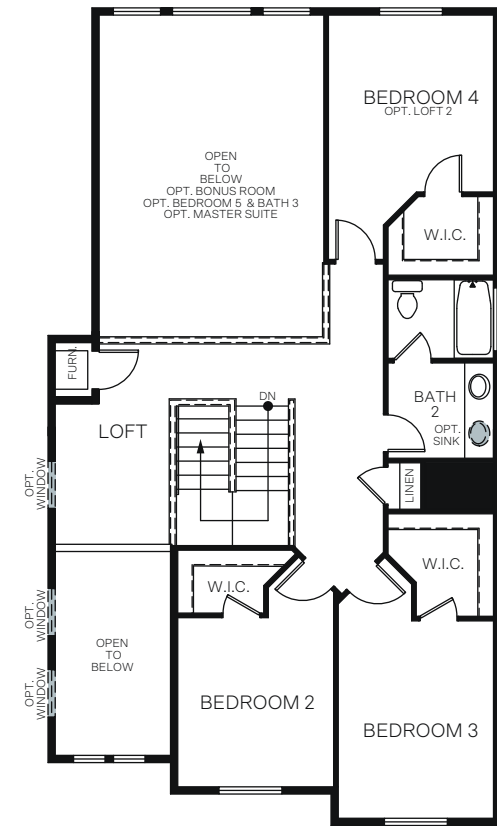

WoodsideHomes.com

Let's get you home.

Grandeur

At Stonecreek

ADDISON

TWO-STORY 2,642 SQ. FT.

FIRST FLOOR
1,670 Sq. Ft.

SECOND FLOOR
972 Sq. Ft.

OPT. EXTENDED NOOK
Adds: 56 Sq. Ft.

OPT. BONUS ROOM
Adds: 310 Sq. Ft.

OPT. BEDROOM 5 & BATH 3
Adds: 310 Sq. Ft.

OPT. MASTER SUITE
Adds: 310 Sq. Ft.

OPT. LOFT 2