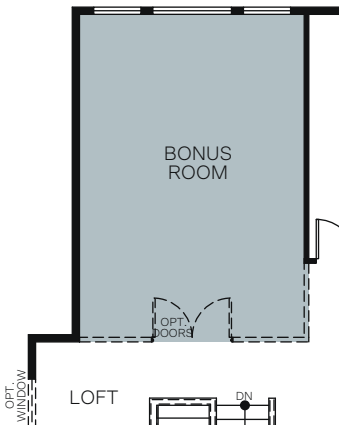

WoodsideHomes.com

Let's get you home.

Grandeur

At Stonecreek

ADDISON

TWO-STORY 2,642 SQ. FT.

FIRST FLOOR
1,670 Sq. Ft.

SECOND FLOOR
972 Sq. Ft.

OPT. EXTENDED NOOK
Adds: 56 Sq. Ft.

OPT. BONUS ROOM
Adds: 310 Sq. Ft.

OPT. BEDROOM 5 & BATH 3
Adds: 310 Sq. Ft.

OPT. MASTER SUITE
Adds: 310 Sq. Ft.

OPT. LOFT 2