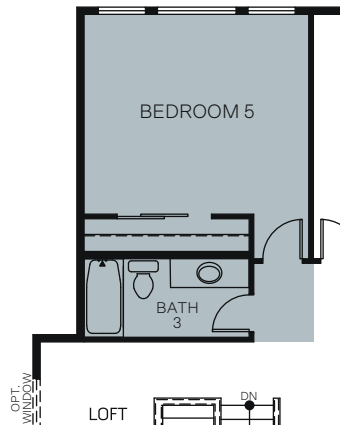

WoodsideHomes.com

Let's get you home.

Grandeur

At Stonecreek

ADDISON

TWO-STORY 2,642 SQ. FT.

FIRST FLOOR
1,670 Sq. Ft.

SECOND FLOOR
972 Sq. Ft.

OPT. EXTENDED NOOK
Adds: 56 Sq. Ft.

OPT. BONUS ROOM
Adds: 310 Sq. Ft.

OPT. BEDROOM 5 & BATH 3
Adds: 310 Sq. Ft.

OPT. MASTER SUITE
Adds: 310 Sq. Ft.

OPT. LOFT 2