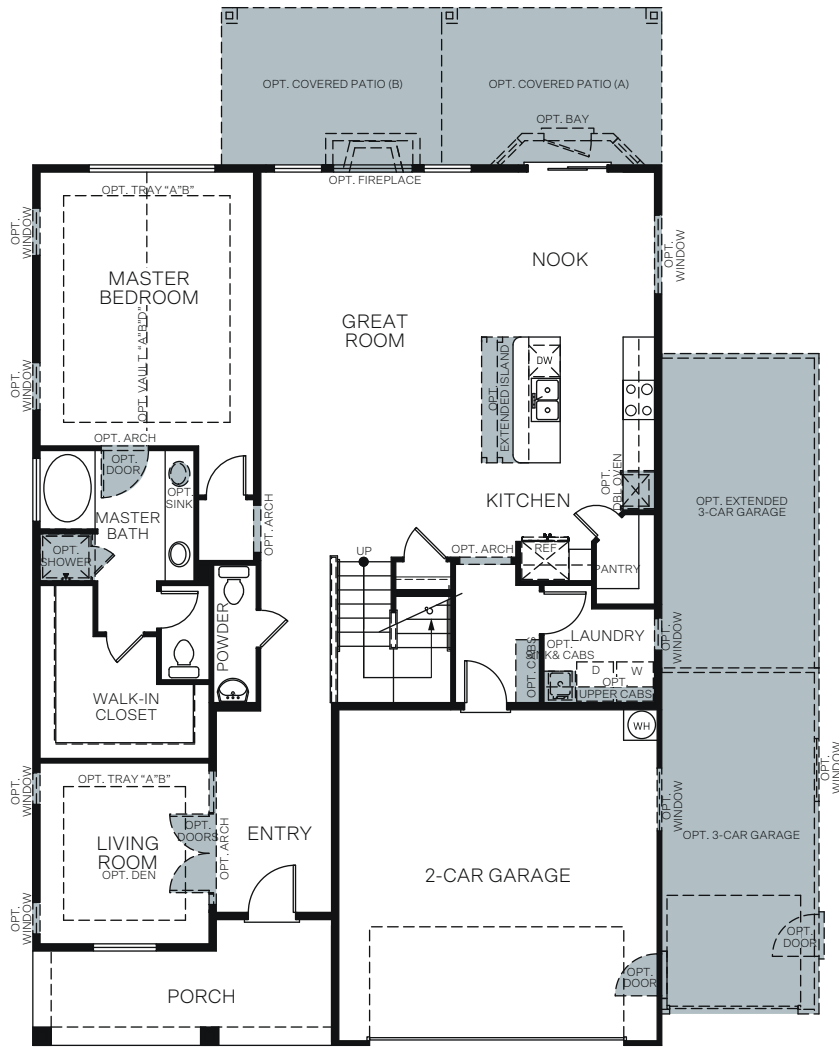

WoodsideHomes.com

Let's get you home.

Grandeur

At Stonecreek

ADDISON

TWO-STORY 2,642 SQ. FT.

FIRST FLOOR
1,670 Sq. Ft.

SECOND FLOOR
972 Sq. Ft.

OPT. EXTENDED NOOK
Adds: 56 Sq. Ft.

OPT. BONUS ROOM
Adds: 310 Sq. Ft.

OPT. BEDROOM 5 & BATH 3
Adds: 310 Sq. Ft.

OPT. MASTER SUITE
Adds: 310 Sq. Ft.

OPT. LOFT 2