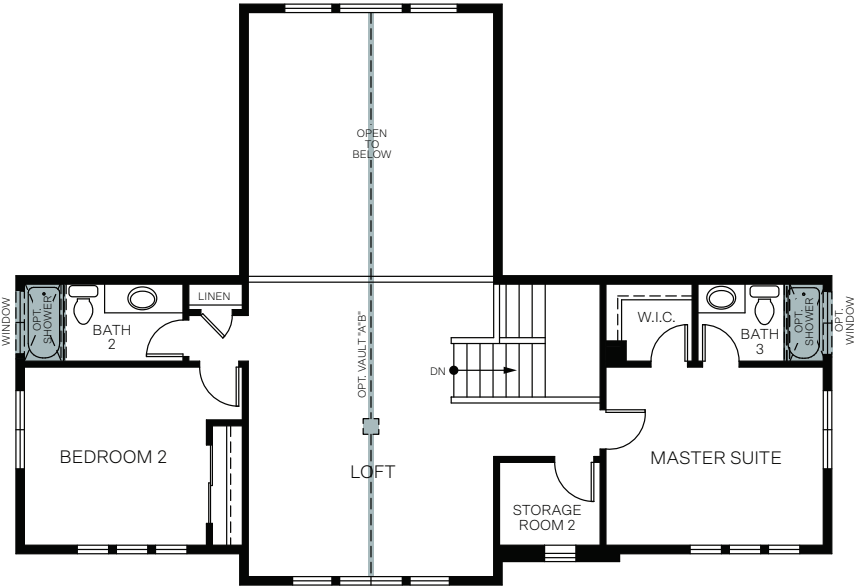

# Parkview At Shoreline

DENALI

TWO-STORY 2,554 SQ. FT.

FIRST FLOOR  
1,658 Sq.Ft.

SECOND FLOOR  
896 Sq.Ft.

Woodside Homes reserves the right to change floor plans, features, elevations, prices, materials and specifications without notice. All square footages and measurements are approximate. Please see Sales Professional for full details.  
08/2023