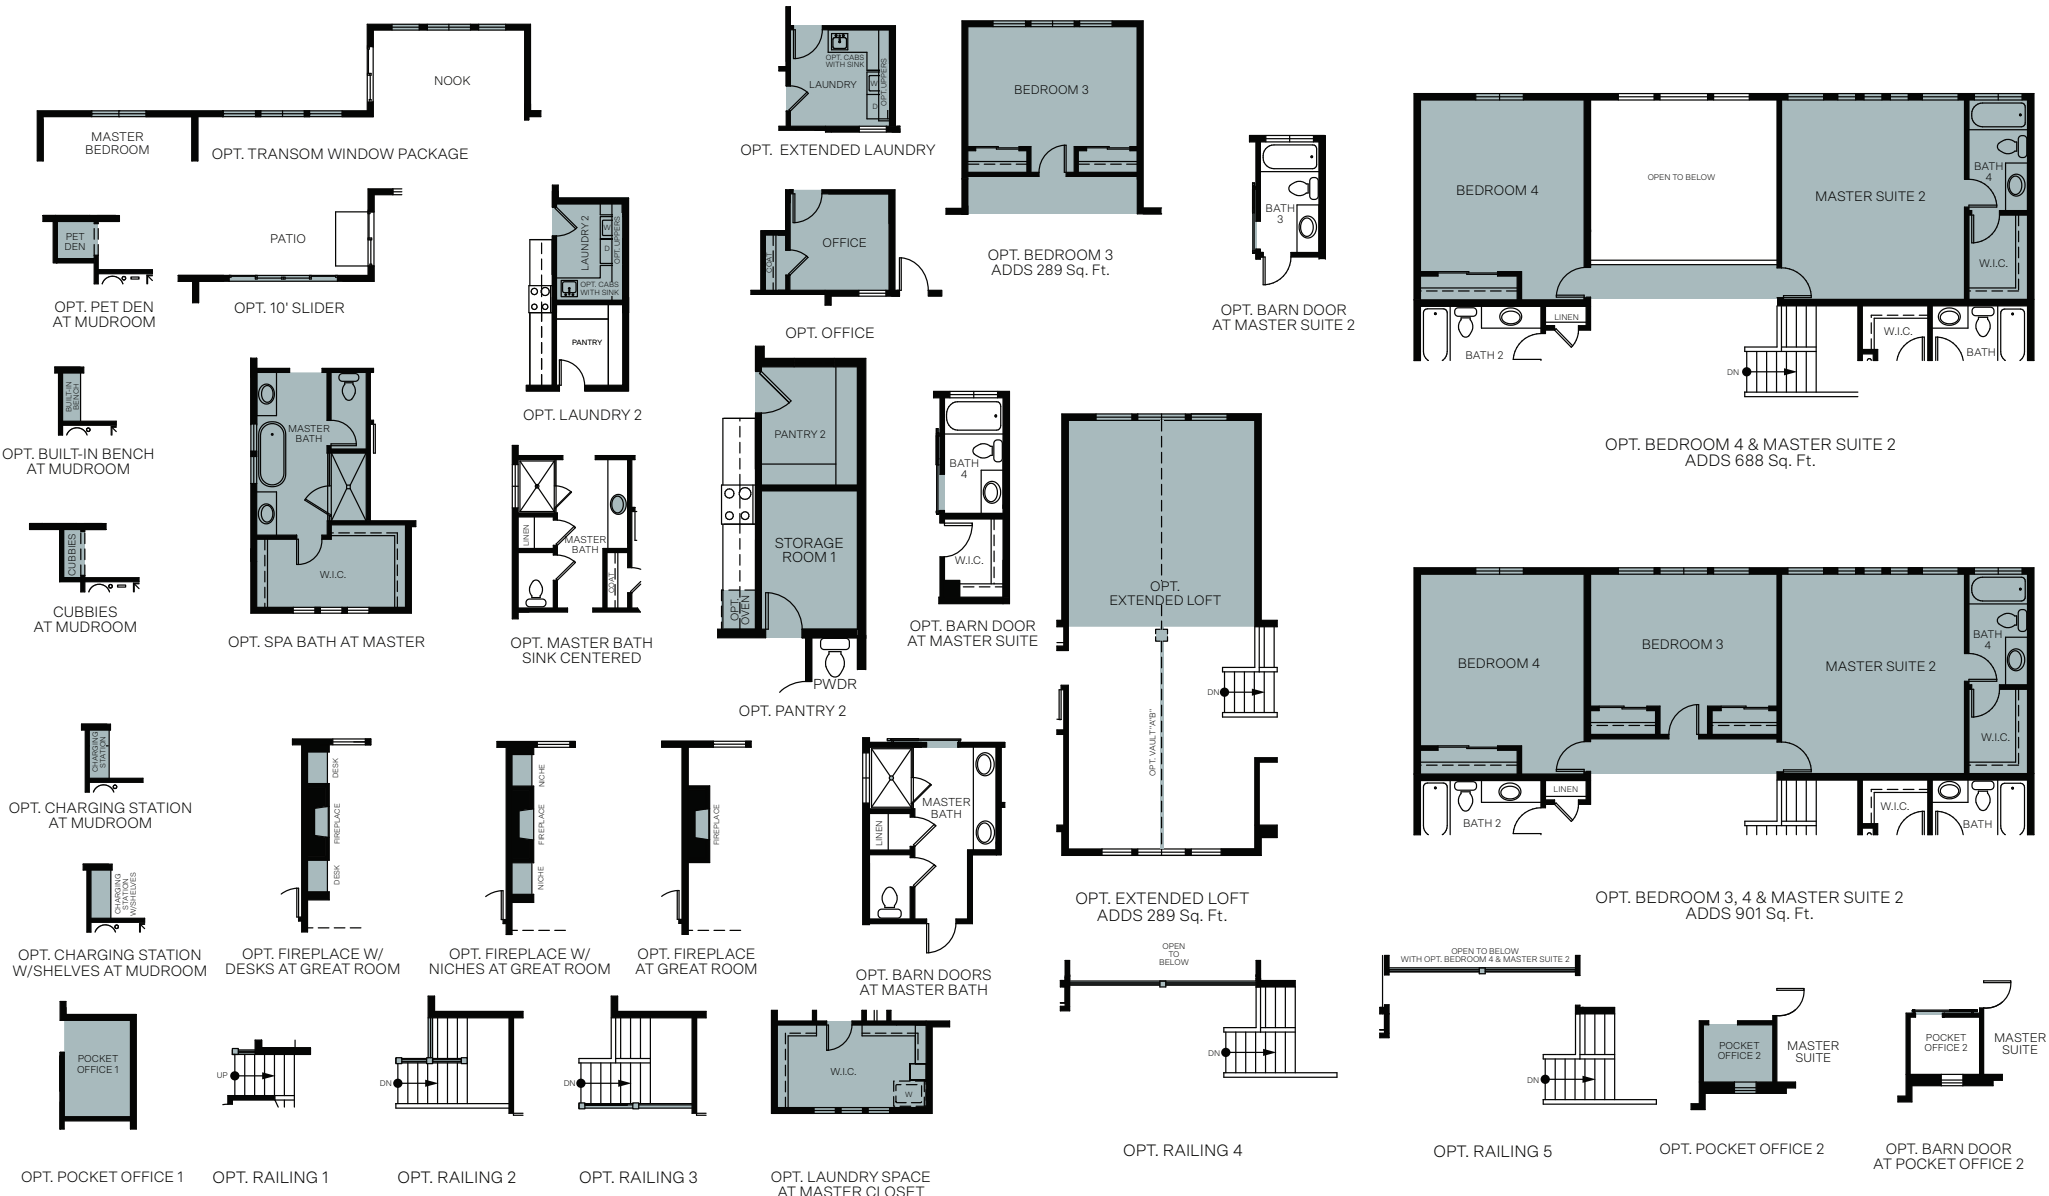

# Parkview At Shoreline

DENALI

TWO-STORY 2,554 SQ. FT.

FIRST FLOOR  
1,658 Sq.Ft.

SECOND FLOOR  
896 Sq.Ft.

Woodside Homes reserves the right to change floor plans, features, elevations, prices, materials and specifications without notice. All square footages and measurements are approximate. Please see Sales Professional for full details.  
08/2023