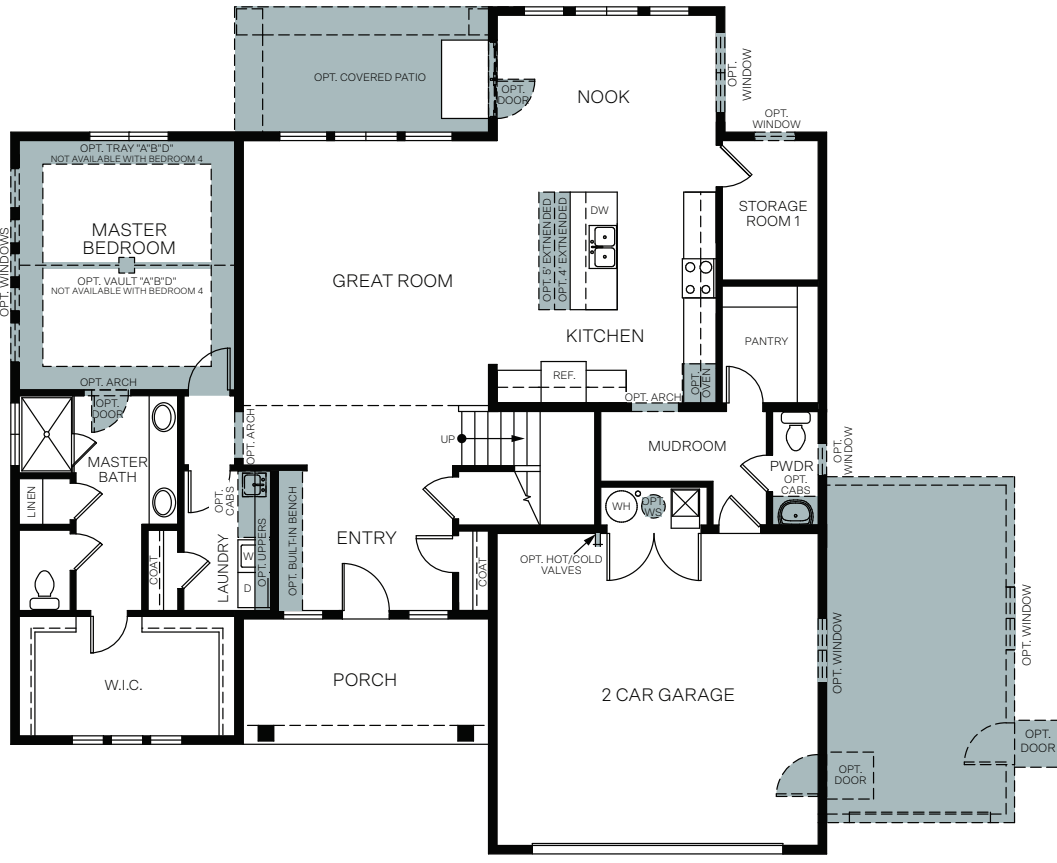

# Parkview At Shoreline

DENALI

TWO-STORY 2,554 SQ. FT.

FIRST FLOOR  
1,658 Sq.Ft.

SECOND FLOOR  
896 Sq.Ft.

Woodside Homes reserves the right to change floor plans, features, elevations, prices, materials and specifications without notice. All square footages and measurements are approximate. Please see Sales Professional for full details.  
08/2023