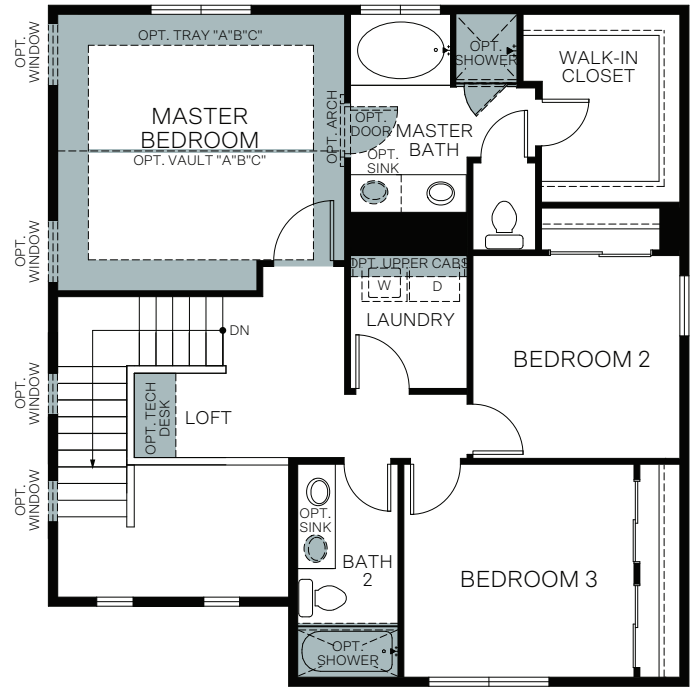

WoodsideHomes.com

Let's get you home.

Bayview At Shoreline

ELM

Traditional (A)

Farmhouse (B)

Craftsman (C)

Prairie (D)

TWO-STORY 1,619 SQ. FT.

FIRST FLOOR
708 Sq. Ft.

SECOND FLOOR
911 Sq. Ft.

OPT. CHARGING STATION

OPT. CHARGING STATION WITH SHELVES

OPT. PET DEN

OPT. STORAGE

OPT. EXTENDED LOFT

OPT. RAILING 1

OPT. RAILING 2

OPT. RAILING 3

OPT. RAILING 4

OPT. RAILING 5