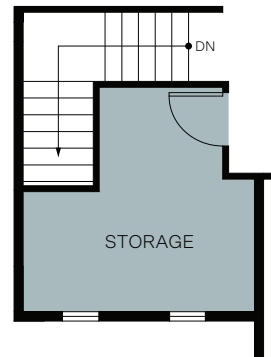

WoodsideHomes.com

Let's get you home.

Bayview At Shoreline

ELM

Traditional (A)

Farmhouse (B)

Craftsman (C)

Prairie (D)

TWO-STORY 1,619 SQ. FT.

FIRST FLOOR
708 Sq. Ft.

SECOND FLOOR
911 Sq. Ft.

OPT. CHARGING STATION

OPT. CHARGING STATION WITH SHELVES

OPT. PET DEN

OPT. STORAGE

OPT. EXTENDED LOFT