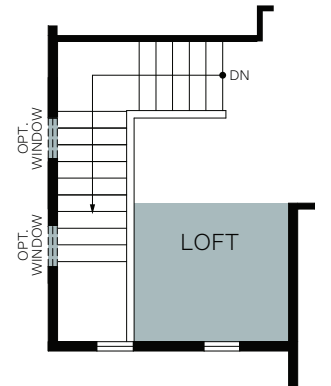

WoodsideHomes.com

Let's get you home.

Bayview At Shoreline

ELM

Traditional (A)

Farmhouse (B)

Craftsman (C)

Prairie (D)

TWO-STORY 1,619 SQ. FT.

FIRST FLOOR
708 Sq. Ft.

SECOND FLOOR
911 Sq. Ft.

OPT. CHARGING STATION

OPT. CHARGING STATION WITH SHELVES

OPT. PET DEN

OPT. STORAGE

OPT. EXTENDED LOFT