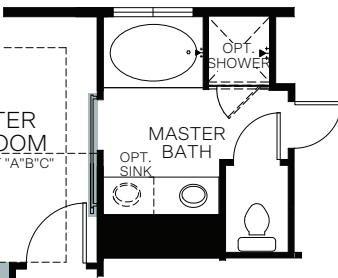

WoodsideHomes.com

Let's get you home.

Bayview At Shoreline

ELM

Traditional (A)

Farmhouse (B)

Craftsman (C)

Prairie (D)

TWO-STORY 1,619 SQ. FT.

FIRST FLOOR
708 Sq. Ft.

SECOND FLOOR
911 Sq. Ft.

OPT. CHARGING STATION

OPT. CHARGING STATION WITH SHELVES

OPT. PET DEN

OPT. STORAGE

OPT. EXTENDED LOFT