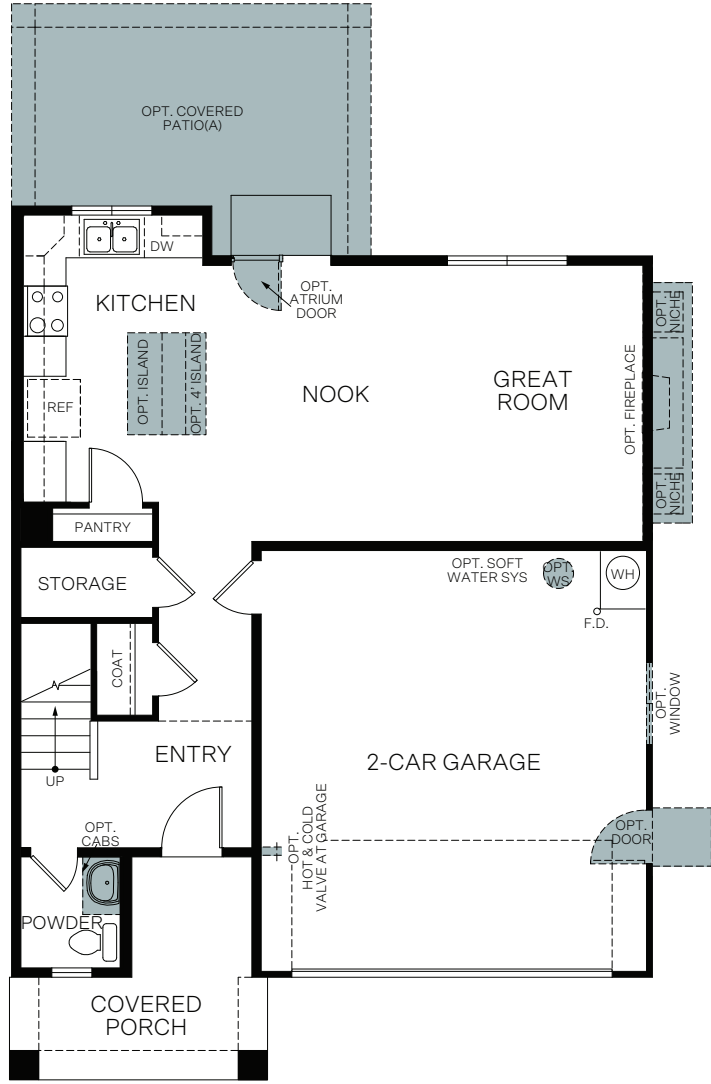

WoodsideHomes.com

Let's get you home.

Bayview At Shoreline

ELM

Traditional (A)

Farmhouse (B)

Craftsman (C)

Prairie (D)

TWO-STORY 1,619 SQ. FT.

FIRST FLOOR
708 Sq. Ft.

SECOND FLOOR
911 Sq. Ft.

OPT. CHARGING STATION

OPT. CHARGING STATION WITH SHELVES

OPT. PET DEN

OPT. STORAGE

OPT. EXTENDED LOFT

OPT. RAILING 1

OPT. RAILING 2

OPT. RAILING 3

OPT. RAILING 4

OPT. RAILING 5