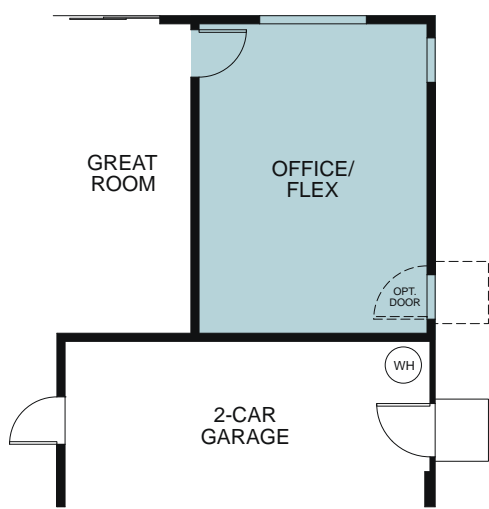

WoodsideHomes.com

Let's get you home.

Abbey Park

Waterford 5042

A - BUNGALOW

B - FARM FRESH

C - EUROPEAN COTTAGE

TWO STORY 3,537 SQ. FT.

FIRST FLOOR

SECOND FLOOR

OPTIONAL OFFICE/FLEX ILO TANDEM GARAGE

OPTIONAL WALK-IN SHOWER AT PRIMARY BATH

OPTIONAL EXTENDED GREAT ROOM ILO TANDEM GARAGE

OPTIONAL BEDROOM 6/BATH 5 ILO TANDEM GARAGE

OPTIONAL PETITE OFFICE AT BONUS

OPTIONAL BEDROOM 5 ILO DEN

OPTIONAL CALIFORNIA ROOM