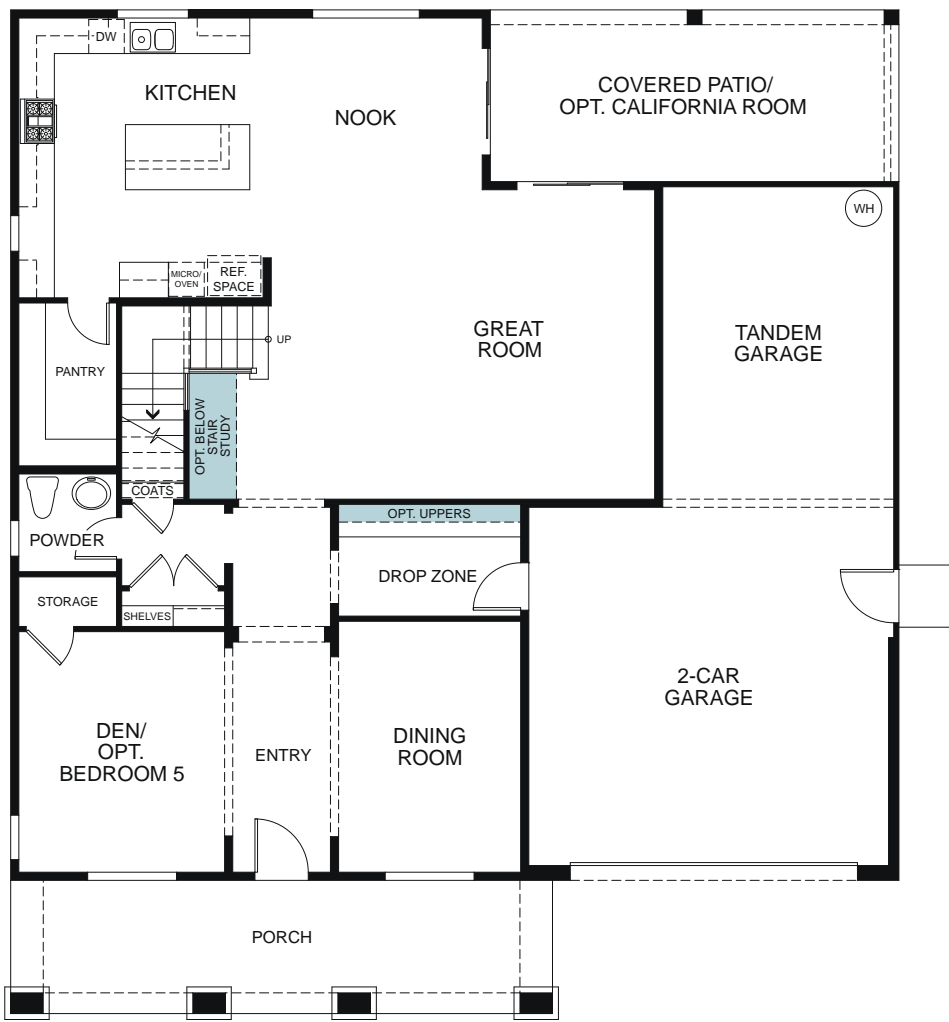

WoodsideHomes.com

Let's get you home.

Abbey Park

Waterford 5042

A - BUNGALOW

B - FARM FRESH

C - EUROPEAN COTTAGE

TWO STORY 3,537 SQ. FT.

FIRST FLOOR

SECOND FLOOR

OPTIONAL OFFICE/FLEX ILO TANDEM GARAGE

OPTIONAL WALK-IN SHOWER AT PRIMARY BATH

OPTIONAL EXTENDED GREAT ROOM ILO TANDEM GARAGE

OPTIONAL BEDROOM 6/BATH 5 ILO TANDEM GARAGE

OPTIONAL PETITE OFFICE AT BONUS

OPTIONAL BEDROOM 5 ILO DEN

OPTIONAL CALIFORNIA ROOM