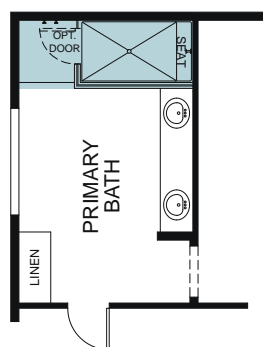

WoodsideHomes.com

Let's get you home.

Abbey Park

Waterford 5042

A - BUNGALOW

B - FARM FRESH

C - EUROPEAN COTTAGE

TWO STORY 3,537 SQ. FT.

FIRST FLOOR

SECOND FLOOR

OPTIONAL OFFICE/FLEX ILO TANDEM GARAGE

OPTIONAL WALK-IN SHOWER AT PRIMARY BATH

OPTIONAL EXTENDED GREAT ROOM ILO TANDEM GARAGE

OPTIONAL BEDROOM 6/BATH 5 ILO TANDEM GARAGE

OPTIONAL PETITE OFFICE AT BONUS

OPTIONAL BEDROOM 5 ILO DEN

OPTIONAL CALIFORNIA ROOM