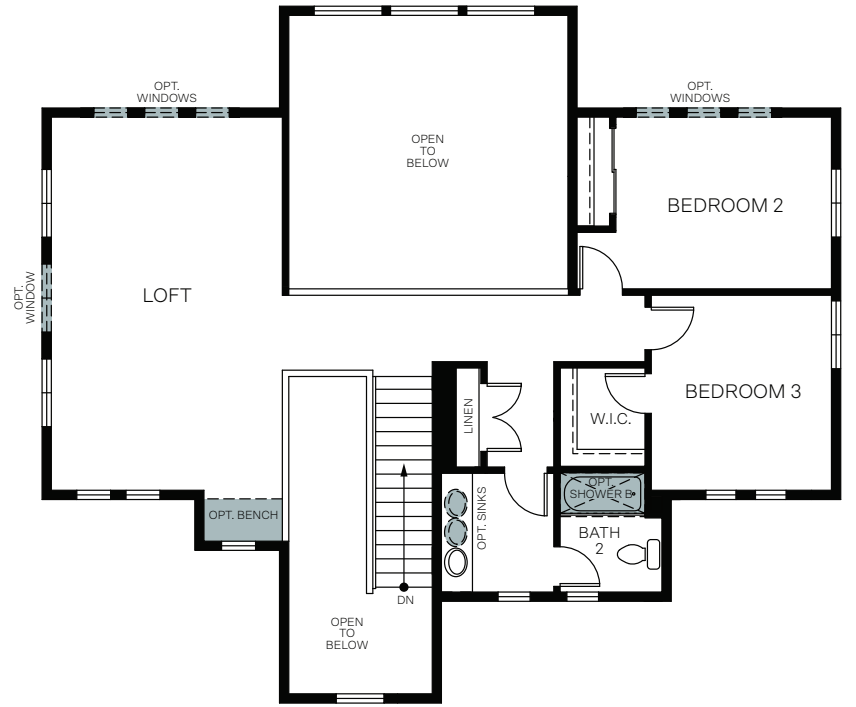

WoodsideHomes.com

Let's get you home.

Parkview At Shoreline

TETON

TWO-STORY 2,520 SQ. FT.

FIRST FLOOR
1,568 Sq.Ft.

SECOND FLOOR
952 Sq.Ft.