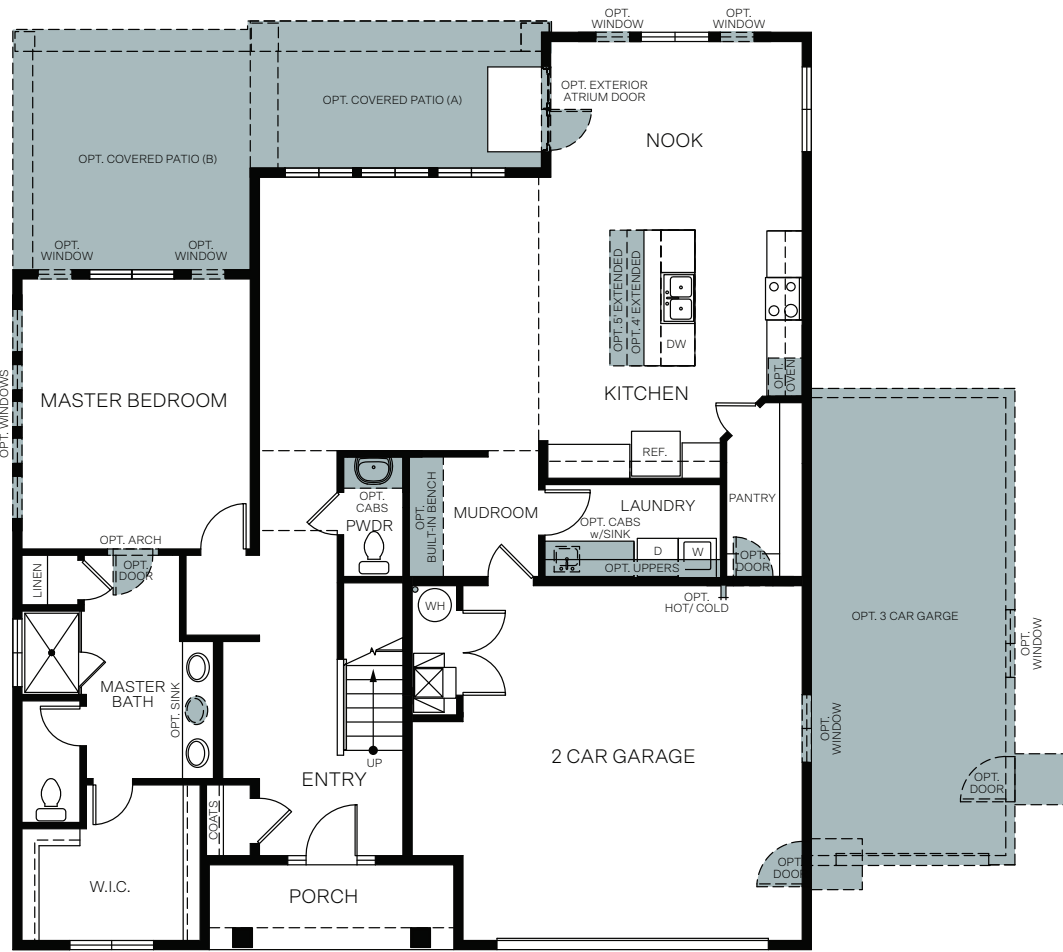

WoodsideHomes.com

Let's get you home.

Parkview At Shoreline

TETON

TWO-STORY 2,520 SQ. FT.

FIRST FLOOR
1,568 Sq.Ft.

SECOND FLOOR
952 Sq.Ft.