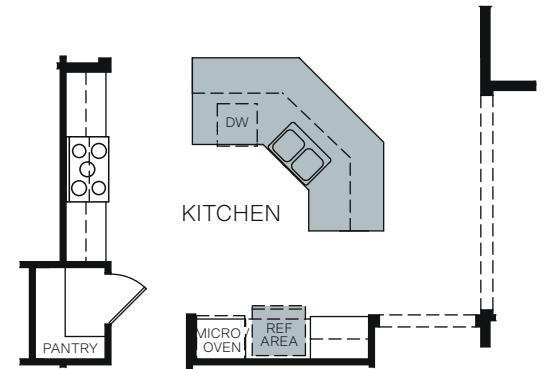

WoodsideHomes.com

Let's get you home.

Cottonwood Creek

At The Preserve

THE MOUNTAIN VIOLET 5022

SINGLE STORY 2,084 SQ. FT.

FLOOR PLAN

OPTIONS

OPT. COVERED PATIO AT PRIMARY SUITE

OPT. BEDROOM 3 I/O DEN

OPT. LARGER ISLAND AT KITCHEN

OPT. BATH/SHOWER IN PRIMARY BATH

OPT. ALTERNATE LAUNDRY INCLUDES CABINETS