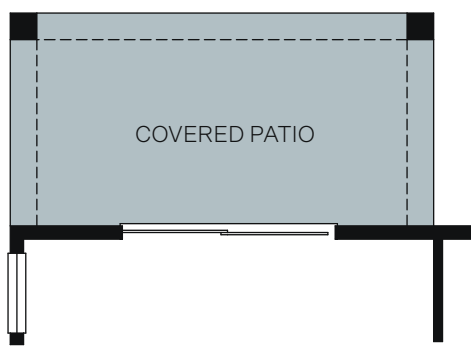

WoodsideHomes.com

Let's get you home.

Cottonwood Creek

At The Preserve

THE MOUNTAIN VIOLET 5022

SINGLE STORY 2,084 SQ. FT.

FLOOR PLAN

OPTIONS

OPT. COVERED PATIO AT PRIMARY SUITE

OPT. BEDROOM 3 I/O DEN

OPT. LARGER ISLAND AT KITCHEN

OPT. BATH/SHOWER IN PRIMARY BATH

OPT. ALTERNATE LAUNDRY INCLUDES CABINETS