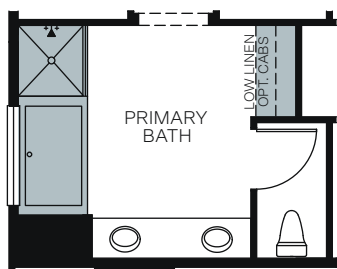

WoodsideHomes.com

Let's get you home.

Cottonwood Creek

At The Preserve

THE MOUNTAIN VIOLET 5022

SINGLE STORY 2,084 SQ. FT.

FLOOR PLAN

OPTIONS

OPT. COVERED PATIO AT PRIMARY SUITE

OPT. BEDROOM 3 I/O DEN

OPT. LARGER ISLAND AT KITCHEN

OPT. BATH/SHOWER IN PRIMARY BATH

OPT. ALTERNATE LAUNDRY INCLUDES CABINETS