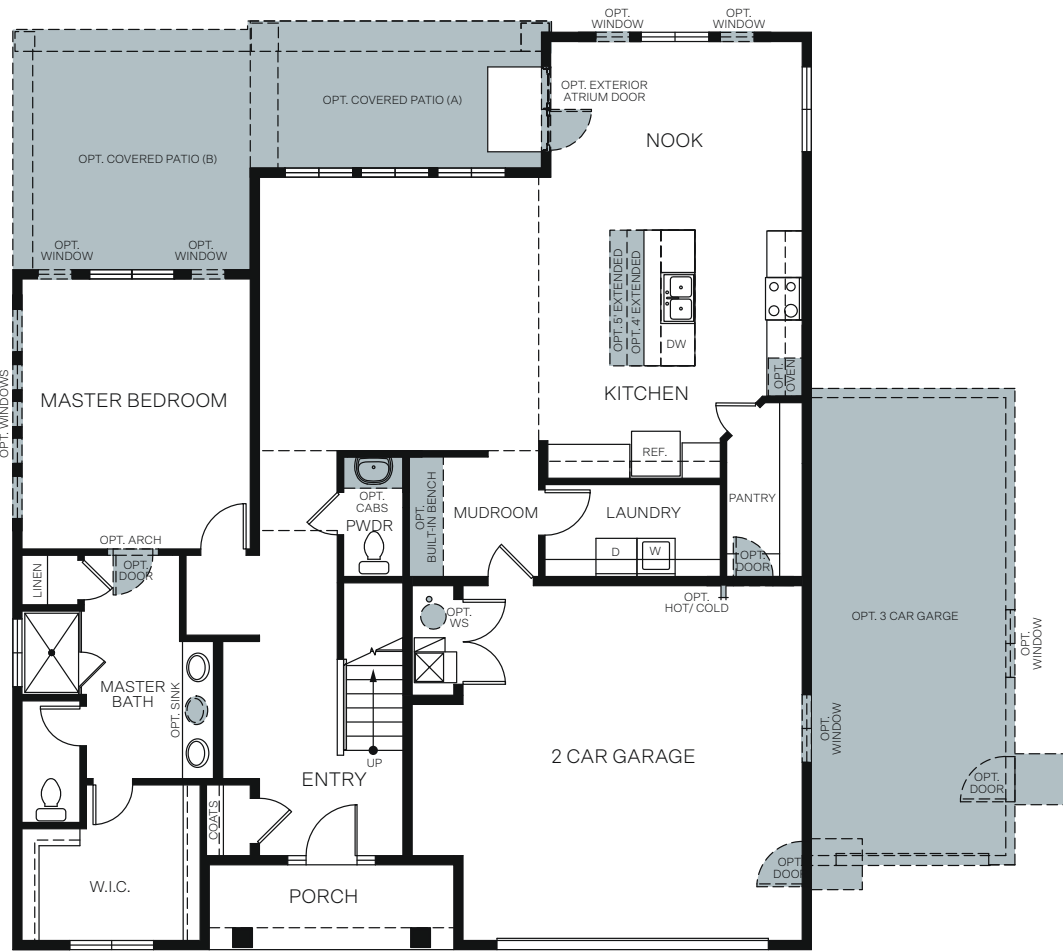

## At Shoreline

TETON

Traditional (A)

Farmhouse (B)

Prairie (D)

TWO-STORY 2,520 SQ. FT.

FIRST FLOOR  
1,568 Sq.Ft.

SECOND FLOOR  
952 Sq.Ft.