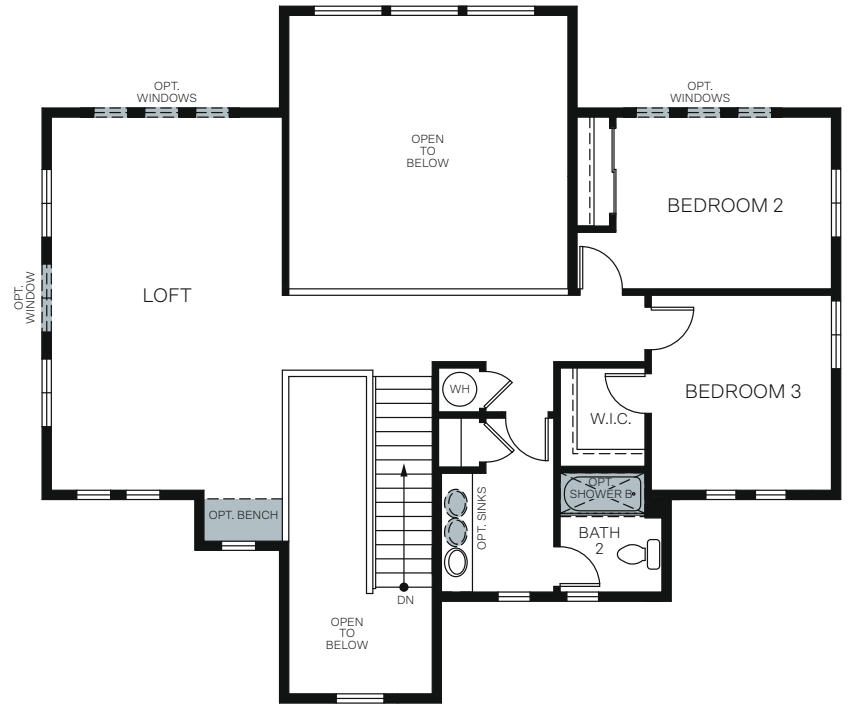

## At Shoreline

TETON

Traditional (A)

Farmhouse (B)

Prairie (D)

TWO-STORY 2,520 SQ. FT.

FIRST FLOOR  
1,568 Sq.Ft.

SECOND FLOOR  
952 Sq.Ft.