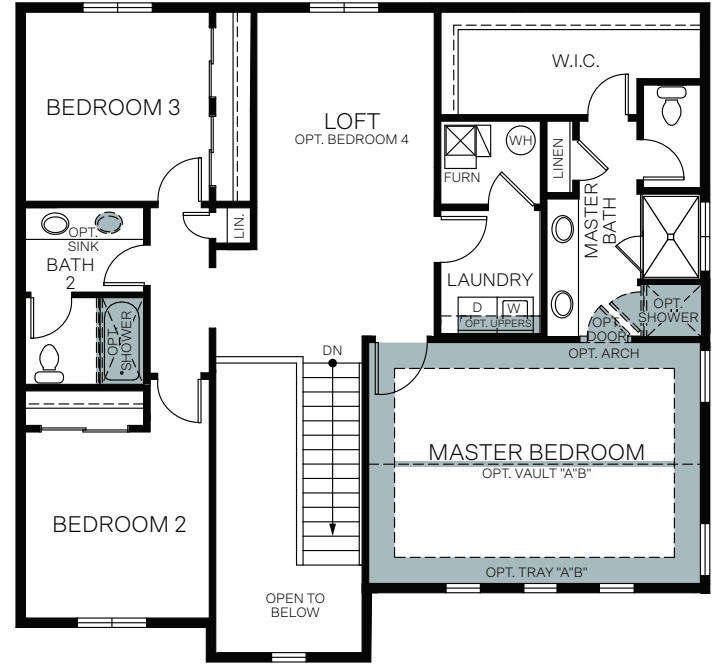

WoodsideHomes.com

Let's get you home.

Parkview At Shoreline

STONEHAVEN

TWO-STORY 2,188 SQ. FT.

FIRST FLOOR
927 Sq.Ft.

SECOND FLOOR
1,261 Sq.Ft.