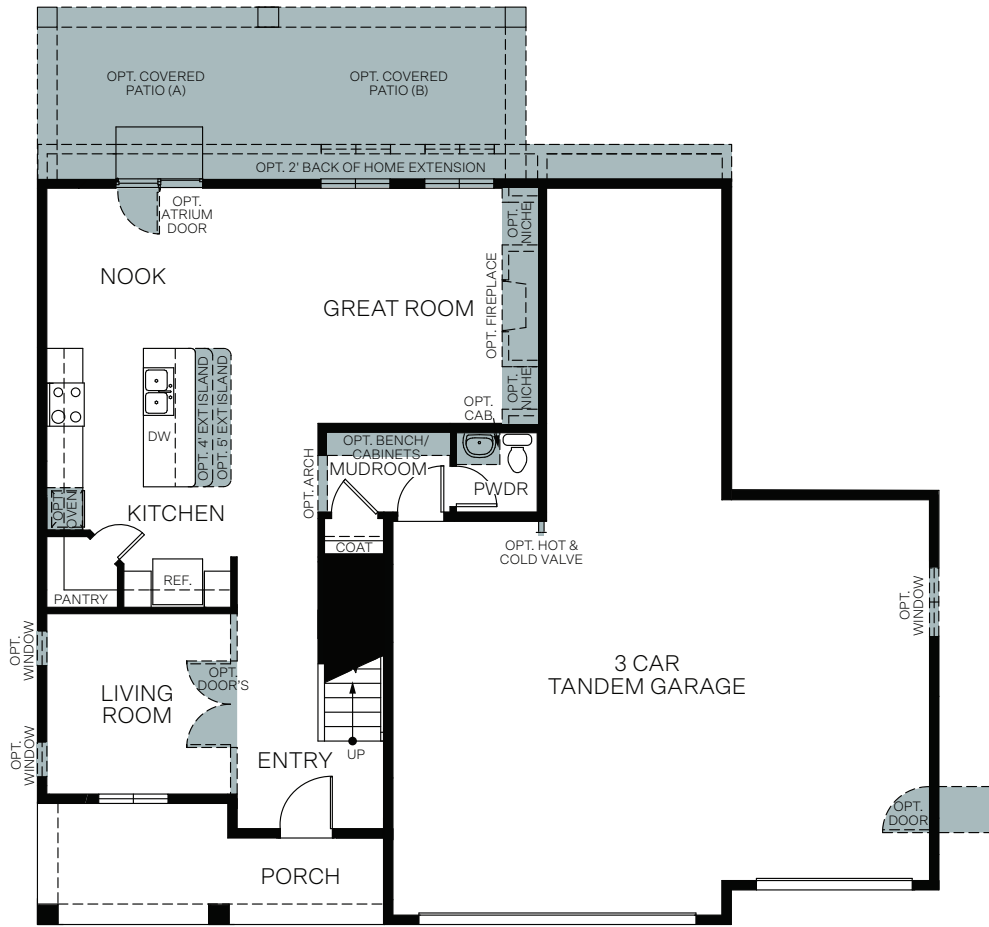

WoodsideHomes.com

Let's get you home.

Parkview At Shoreline

STONEHAVEN

TWO-STORY 2,188 SQ. FT.

FIRST FLOOR
927 Sq.Ft.

SECOND FLOOR
1,261 Sq.Ft.