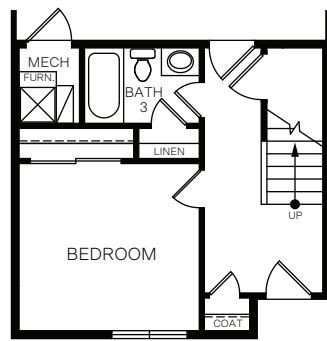

WoodsideHomes.com

Let's get you home.

Regency

At Meadowbrook

HILLSBOROUGH

THREE-STORY 2,021 SQ. FT.

FIRST FLOOR
394 Sq. Ft.

SECOND FLOOR
801 Sq. Ft.

THIRD FLOOR
826 Sq. Ft.

OPT. POWDER BATH

OPT. GUEST ROOM WITH BATH

OPT. DEN

FLOOR PLAN LAYOUT