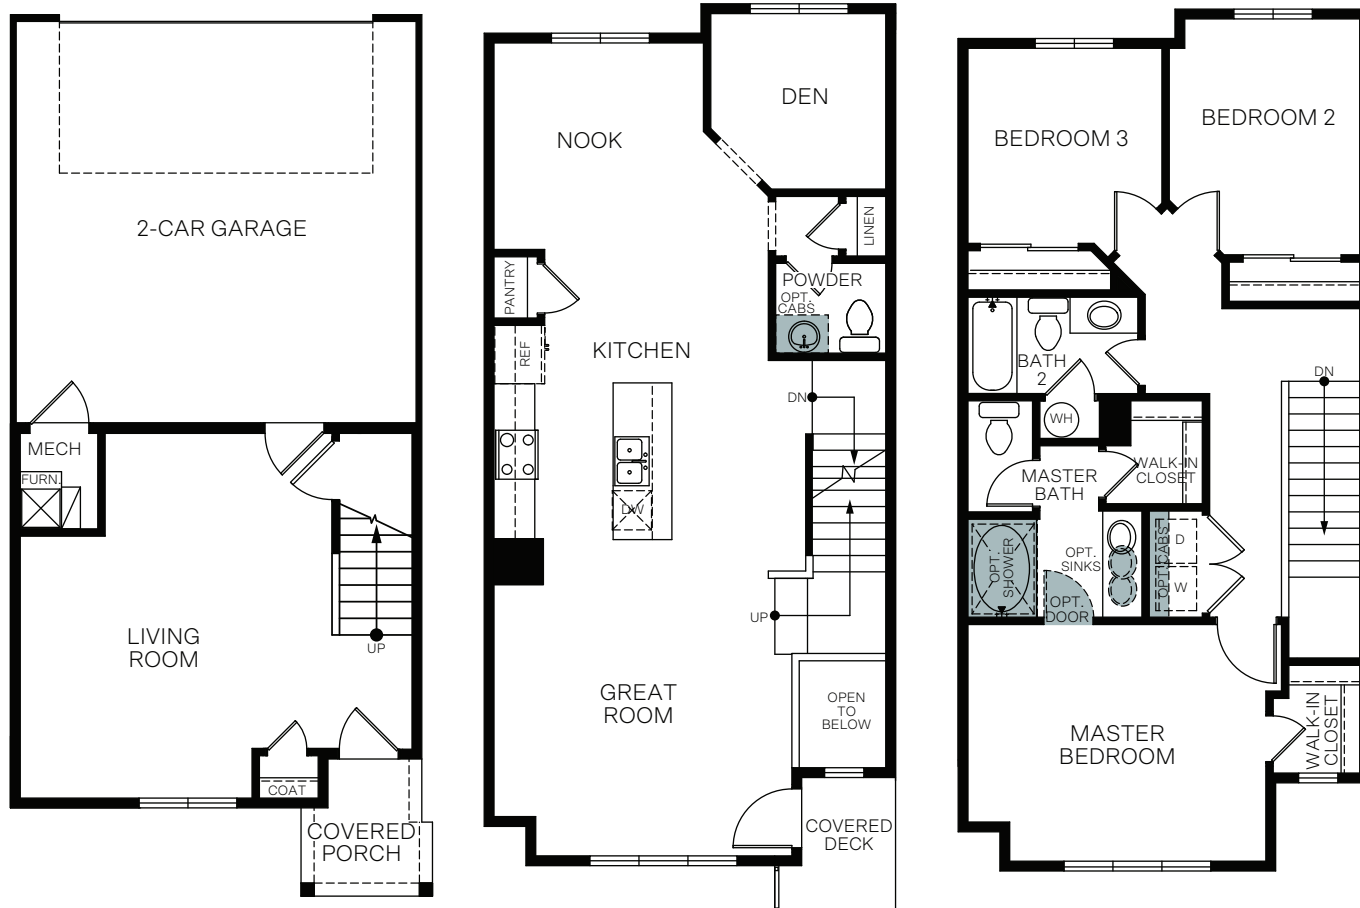

WoodsideHomes.com

Let's get you home.

Regency

At Meadowbrook

HILLSBOROUGH

THREE-STORY 2,021 SQ. FT.

FIRST FLOOR
394 Sq. Ft.

SECOND FLOOR
801 Sq. Ft.

THIRD FLOOR
826 Sq. Ft.

OPT. POWDER BATH

OPT. GUEST ROOM WITH BATH

OPT. DEN

FLOOR PLAN LAYOUT

3 PLEX

5 PLEX

6 PLEX