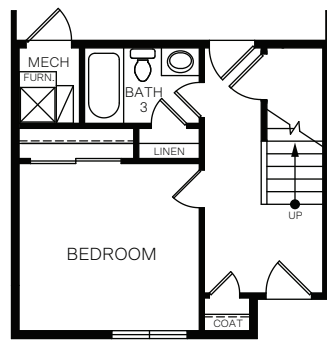

WoodsideHomes.com

Let's get you home.

Regency

At Meadowbrook

HILLSBOROUGH

THREE-STORY 2,021 SQ. FT.

FIRST FLOOR
394 Sq. Ft.

SECOND FLOOR
801 Sq. Ft.

THIRD FLOOR
826 Sq. Ft.

OPT. POWDER BATH

OPT. GUEST ROOM WITH BATH

OPT. DEN

FLOOR PLAN LAYOUT

3 PLEX

5 PLEX

6 PLEX