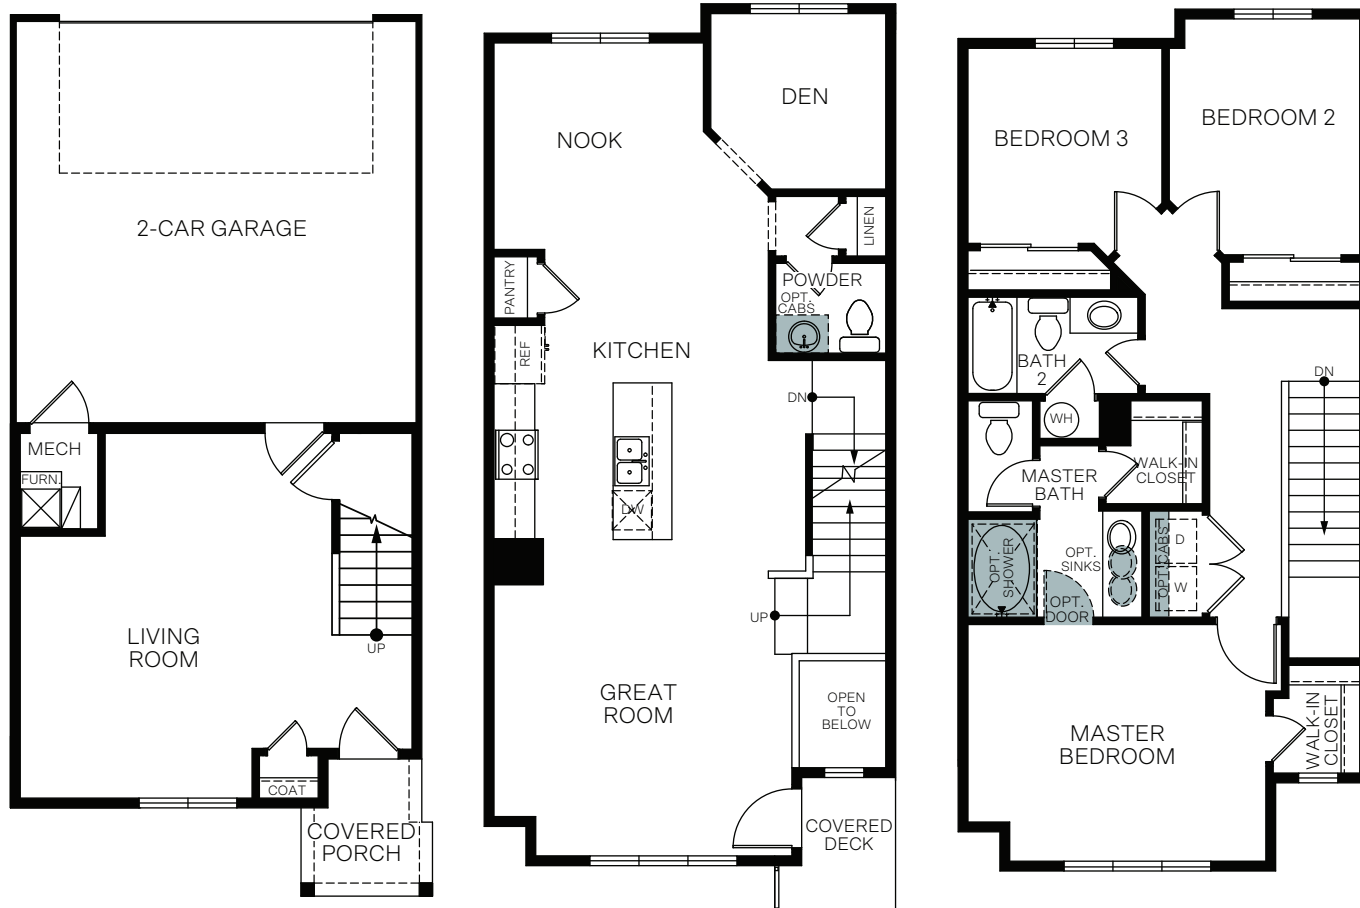

WoodsideHomes.com

Let's get you home.

Regency

At Meadowbrook

HILLSBOROUGH

THREE-STORY 2,021 SQ. FT.

FIRST FLOOR
394 Sq. Ft.

SECOND FLOOR
801 Sq. Ft.

THIRD FLOOR
826 Sq. Ft.

OPT. POWDER BATH

OPT. GUEST ROOM WITH BATH

OPT. DEN

FLOOR PLAN LAYOUT