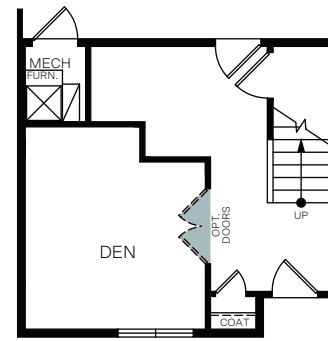

WoodsideHomes.com

Let's get you home.

Regency

At Meadowbrook

HILLSBOROUGH

THREE-STORY 2,021 SQ. FT.

FIRST FLOOR
394 Sq. Ft.

SECOND FLOOR
801 Sq. Ft.

THIRD FLOOR
826 Sq. Ft.

OPT. POWDER BATH

OPT. GUEST ROOM WITH BATH

OPT. DEN

FLOOR PLAN LAYOUT

3 PLEX

5 PLEX

6 PLEX