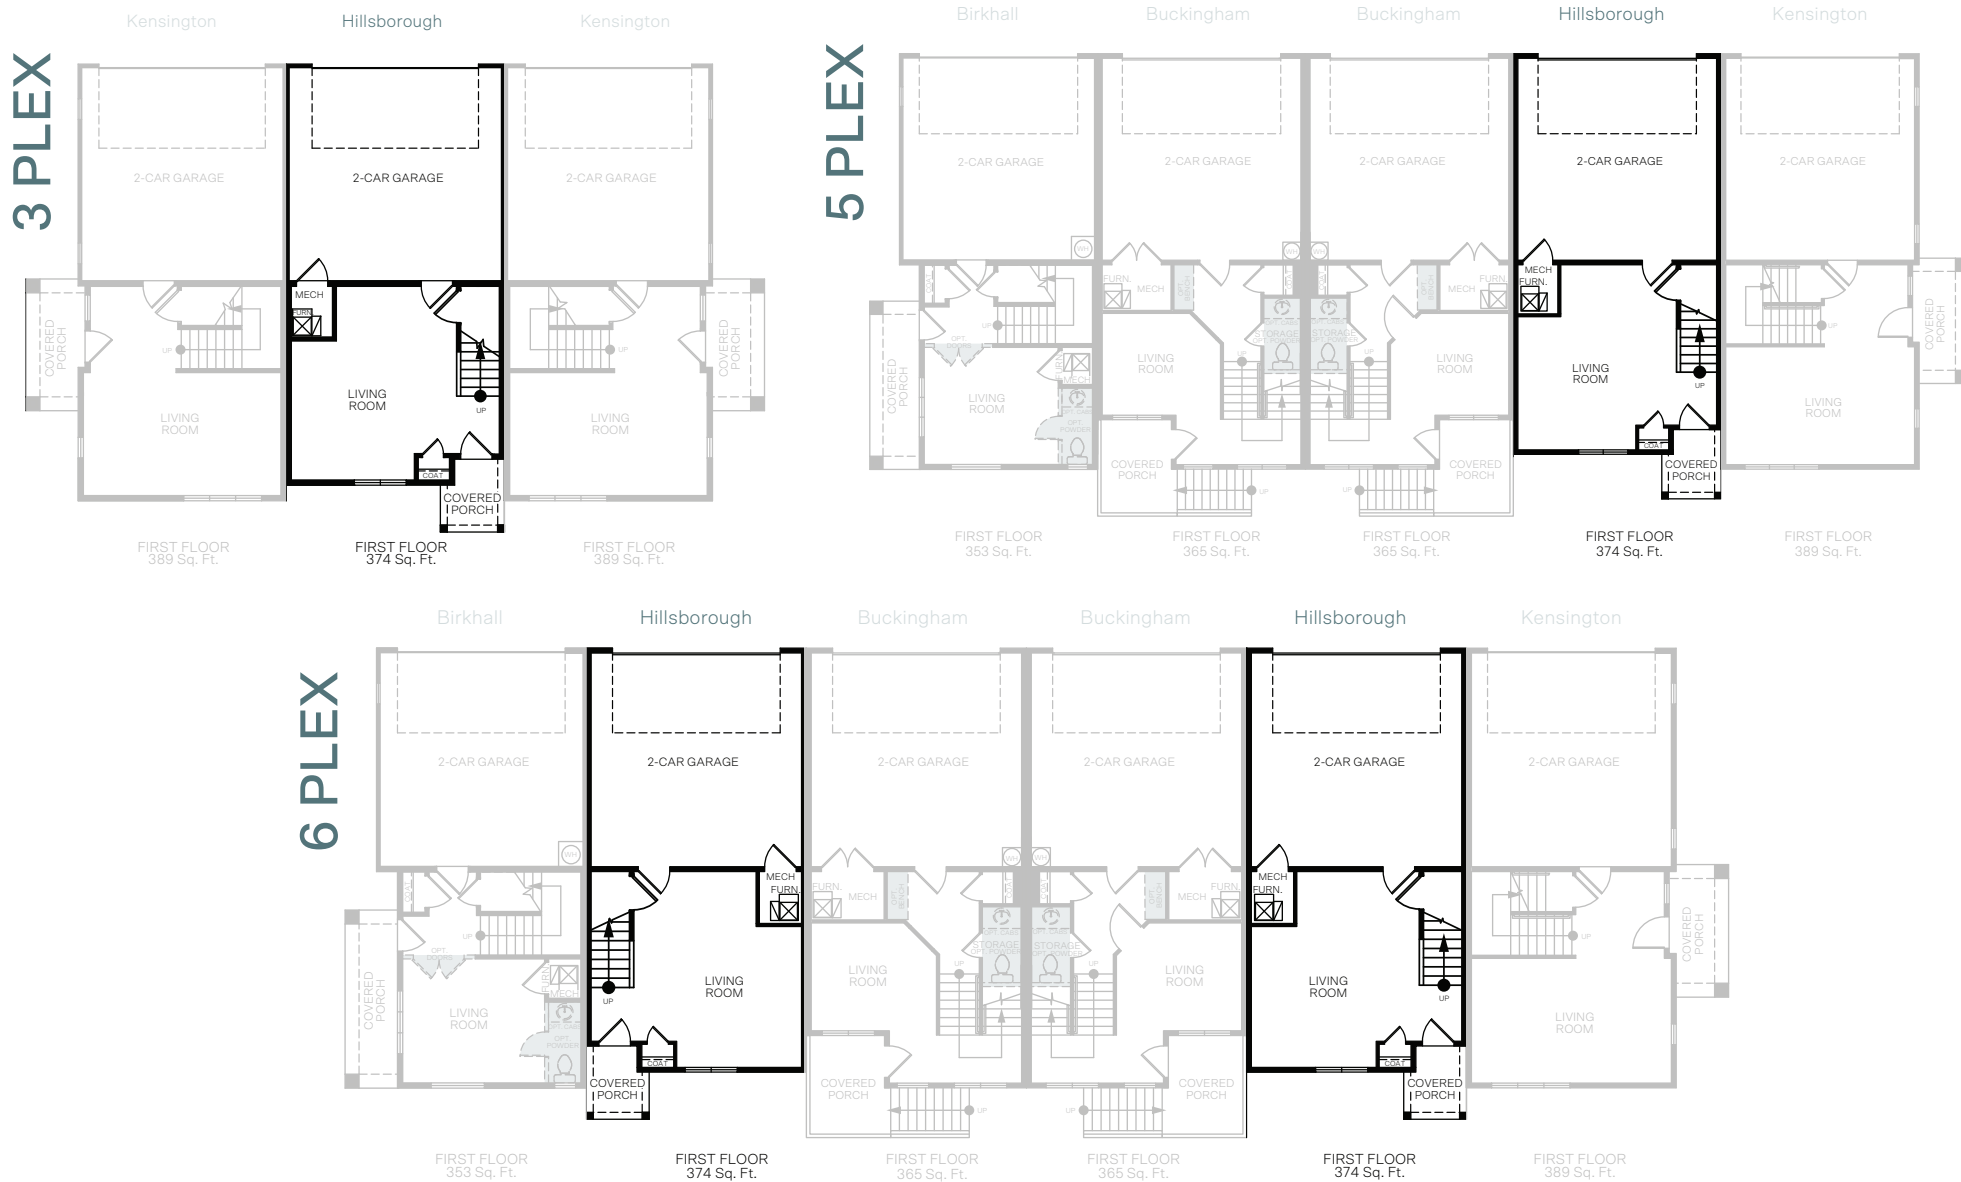

WoodsideHomes.com

Let's get you home.

Regency

At Meadowbrook

HILLSBOROUGH

THREE-STORY 2,021 SQ. FT.

FIRST FLOOR
394 Sq. Ft.

SECOND FLOOR
801 Sq. Ft.

THIRD FLOOR
826 Sq. Ft.

OPT. POWDER BATH

OPT. GUEST ROOM WITH BATH

OPT. DEN

FLOOR PLAN LAYOUT

3 PLEX

5 PLEX

6 PLEX