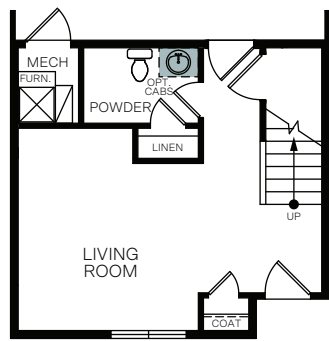

WoodsideHomes.com

Let's get you home.

Regency

At Meadowbrook

HILLSBOROUGH

THREE-STORY 2,021 SQ. FT.

FIRST FLOOR
394 Sq. Ft.

SECOND FLOOR
801 Sq. Ft.

THIRD FLOOR
826 Sq. Ft.

OPT. POWDER BATH

OPT. GUEST ROOM WITH BATH

OPT. DEN

FLOOR PLAN LAYOUT

3 PLEX

5 PLEX

6 PLEX