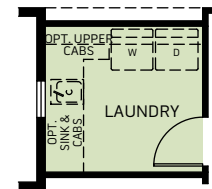

Aspen

Two-story • 1,746 Finished Sq. Ft. • 3 Bedrooms • 2.5 Baths • Side Entry Home • Grand Entry • Lower Level Laundry Room • Opt. Upper Level Laundry • 2 Car Garage

Traditional (A)

Farmhouse (B)

Prairie (D)

Aspen

Two-story • 1,746 Finished Sq. Ft. • 3 Bedrooms • 2.5 Baths • Side Entry Home • Grand Entry • Lower Level Laundry Room • Opt. Upper Level Laundry • 2 Car Garage

FIRST FLOOR
721 Sq. Ft.

SECOND FLOOR
1025 Sq. Ft.

OPT. FIRST FLOOR STORAGE
WHEN SECOND FLOOR
LAUNDRY IS SELECTED

OPT. LOFT
Adds: 68 Sq. Ft.

OPT. SECOND FLOOR LAUNDRY
Adds: 68 Sq. Ft.