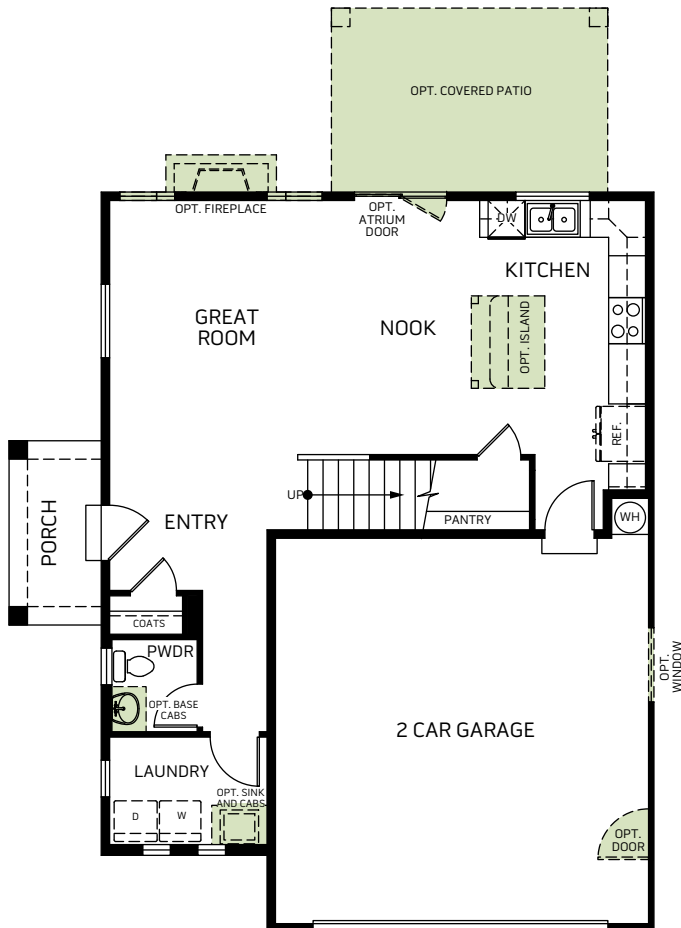

Aspen

Two-story • 1,746 Finished Sq. Ft. • 3 Bedrooms • 2.5 Baths • Side Entry Home • Grand Entry • Lower Level Laundry Room • Opt. Upper Level Laundry • 2 Car Garage

Traditional (A)

Farmhouse (B)

Prairie (D)

Aspen

Two-story • 1,746 Finished Sq. Ft. • 3 Bedrooms • 2.5 Baths • Side Entry Home • Grand Entry • Lower Level Laundry Room • Opt. Upper Level Laundry • 2 Car Garage

FIRST FLOOR
721 Sq. Ft.

SECOND FLOOR
1025 Sq. Ft.

OPT. FIRST FLOOR STORAGE
WHEN SECOND FLOOR
LAUNDRY IS SELECTED

OPT. LOFT
Adds: 68 Sq. Ft.

OPT. SECOND FLOOR LAUNDRY
Adds: 68 Sq. Ft.