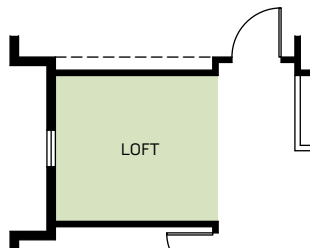

Aspen

Two-story • 1,746 Finished Sq. Ft. • 3 Bedrooms • 2.5 Baths • Side Entry Home • Grand Entry • Lower Level Laundry Room • Opt. Upper Level Laundry • 2 Car Garage

Traditional (A)

Farmhouse (B)

Prairie (D)

Aspen

Two-story • 1,746 Finished Sq. Ft. • 3 Bedrooms • 2.5 Baths • Side Entry Home • Grand Entry • Lower Level Laundry Room • Opt. Upper Level Laundry • 2 Car Garage

FIRST FLOOR
721 Sq. Ft.

SECOND FLOOR
1025 Sq. Ft.

OPT. FIRST FLOOR STORAGE
WHEN SECOND FLOOR
LAUNDRY IS SELECTED

OPT. LOFT
Adds: 68 Sq. Ft.

OPT. SECOND FLOOR LAUNDRY
Adds: 68 Sq. Ft.