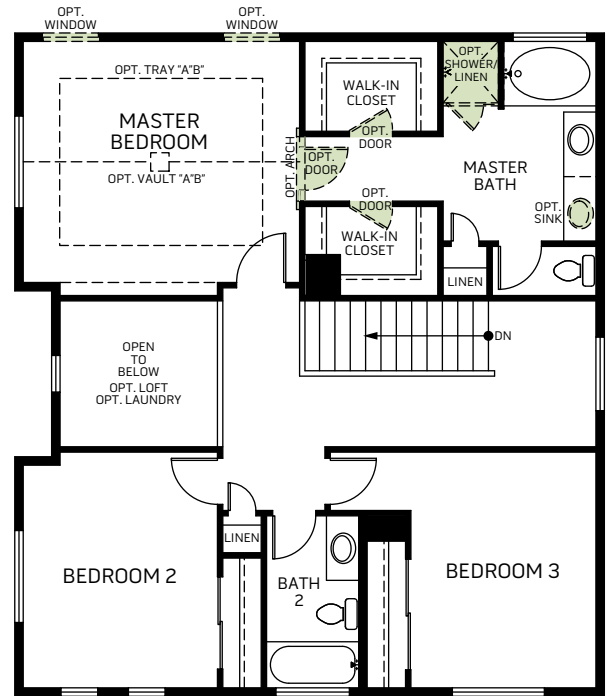

Aspen

Two-story • 1,746 Finished Sq. Ft. • 3 Bedrooms • 2.5 Baths • Side Entry Home • Grand Entry • Lower Level Laundry Room • Opt. Upper Level Laundry • 2 Car Garage

Traditional (A)

Farmhouse (B)

Prairie (D)

Aspen

Two-story • 1,746 Finished Sq. Ft. • 3 Bedrooms • 2.5 Baths • Side Entry Home • Grand Entry • Lower Level Laundry Room • Opt. Upper Level Laundry • 2 Car Garage

FIRST FLOOR
721 Sq. Ft.

SECOND FLOOR
1025 Sq. Ft.

OPT. FIRST FLOOR STORAGE
WHEN SECOND FLOOR
LAUNDRY IS SELECTED

OPT. LOFT
Adds: 68 Sq. Ft.

OPT. SECOND FLOOR LAUNDRY
Adds: 68 Sq. Ft.