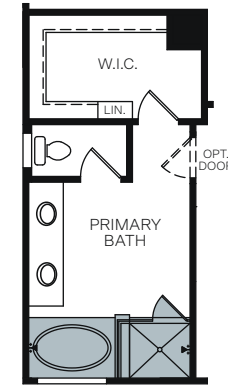

Ironwood Villages

At North Creek

HAVEN | PLAN 2418

TWO-STORY • 1,967 SQ. FT.

FIRST FLOOR

SECOND FLOOR

OPTIONAL BEDROOM 4 WITH BATH 3 SUITE I/O LOFT

OPTIONAL BEDROOM 4 I/O LOFT

OPTIONAL SEPARATE TUB AND SHOWER AT PRIMARY BATHROOM