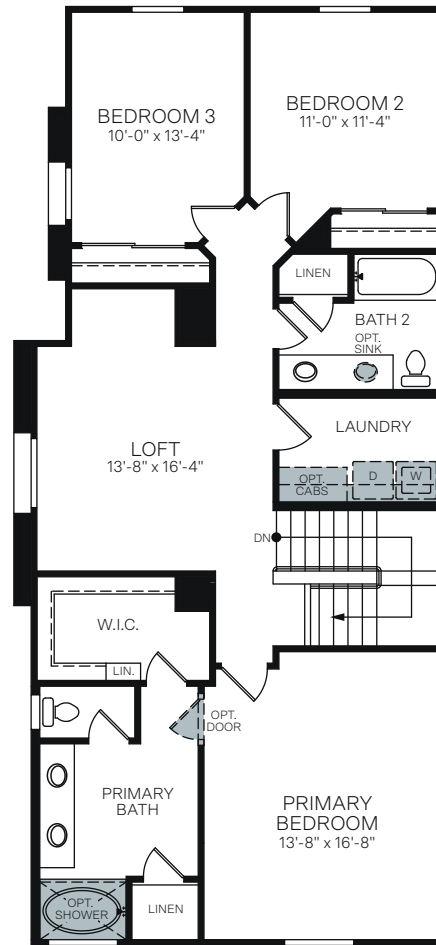

Ironwood Villages

At North Creek

HAVEN | PLAN 2418

TWO-STORY • 1,967 SQ. FT.

FIRST FLOOR

SECOND FLOOR

OPTIONAL BEDROOM 4 WITH BATH 3 SUITE I/O LOFT

OPTIONAL BEDROOM 4 I/O LOFT

OPTIONAL SEPARATE TUB AND SHOWER AT PRIMARY BATHROOM