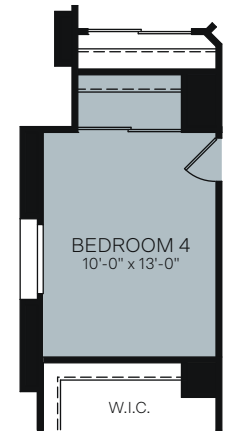

Ironwood Villages

At North Creek

HAVEN | PLAN 2418

TWO-STORY • 1,967 SQ. FT.

FIRST FLOOR

SECOND FLOOR

OPTIONAL BEDROOM 4 WITH BATH 3 SUITE I/O LOFT

OPTIONAL BEDROOM 4 I/O LOFT

OPTIONAL SEPARATE TUB AND SHOWER AT PRIMARY BATHROOM