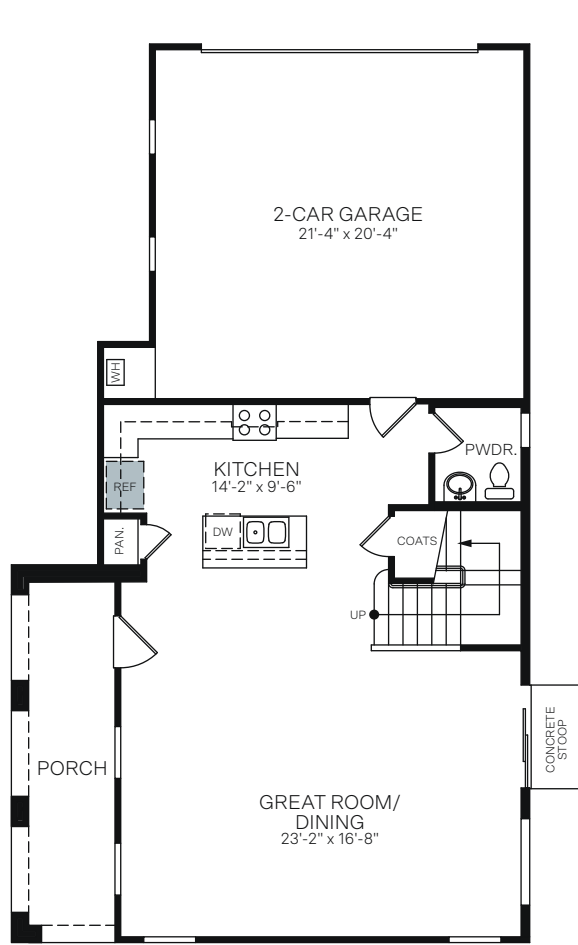

Ironwood Villages

At North Creek

HAVEN | PLAN 2418

TWO-STORY • 1,967 SQ. FT.

FIRST FLOOR

SECOND FLOOR

OPTIONAL BEDROOM 4 WITH BATH 3 SUITE I/O LOFT

OPTIONAL BEDROOM 4 I/O LOFT

OPTIONAL SEPARATE TUB AND SHOWER AT PRIMARY BATHROOM