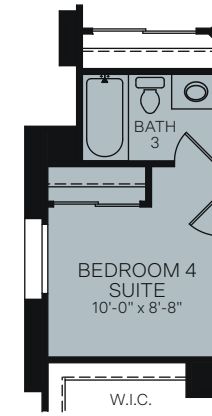

Ironwood Villages

At North Creek

HAVEN | PLAN 2418

TWO-STORY • 1,967 SQ. FT.

FIRST FLOOR

SECOND FLOOR

OPTIONAL BEDROOM 4 WITH BATH 3 SUITE I/O LOFT

OPTIONAL BEDROOM 4 I/O LOFT

OPTIONAL SEPARATE TUB AND SHOWER AT PRIMARY BATHROOM