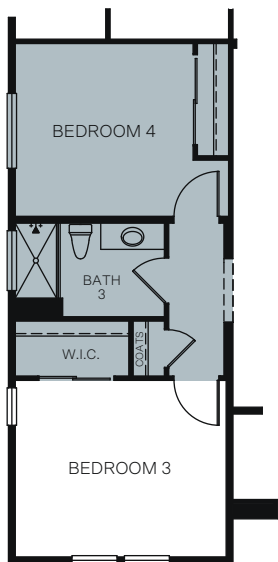

# Canyon Ridge

At The Preserve

THE HILLTOP SUNFLOWER 6512

A - Traditional Prairie

B - Modern Prairie

C - Artisan Prairie

SINGLE STORY 2,636 SQ. FT.

FLOOR PLAN

## OPTIONS

OPT. BUTLER'S PANTRY ILO SUPER PANTRY

OPT. CALIFORNIA ROOM

OPT. CALIFORNIA ROOM WITH FIREPLACE

OPT. BEDROOM 4 ILO DEN

OPT. DOG WASH AT LAUNDRY

OPT. SNORE ROOM/ OFFICE ILO BEDROOM 2 SUITE

OPT. DINING 2 WITH BUTLER'S PANTRY ILO DEN/SUPER PANTRY