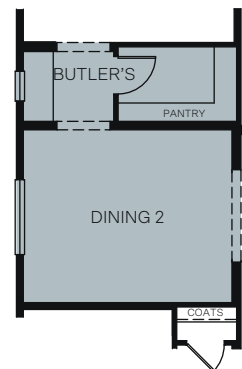

# Canyon Ridge

At The Preserve

THE HILLTOP SUNFLOWER 6512

A - Traditional Prairie

B - Modern Prairie

C - Artisan Prairie

SINGLE STORY 2,636 SQ. FT.

FLOOR PLAN

## OPTIONS

OPT. BUTLER'S PANTRY ILO SUPER PANTRY

OPT. CALIFORNIA ROOM

OPT. CALIFORNIA ROOM WITH FIREPLACE

OPT. BEDROOM 4 ILO DEN

OPT. DOG WASH AT LAUNDRY

OPT. SNORE ROOM/ OFFICE ILO BEDROOM 2 SUITE

OPT. DINING 2 WITH BUTLER'S PANTRY ILO DEN/SUPER PANTRY