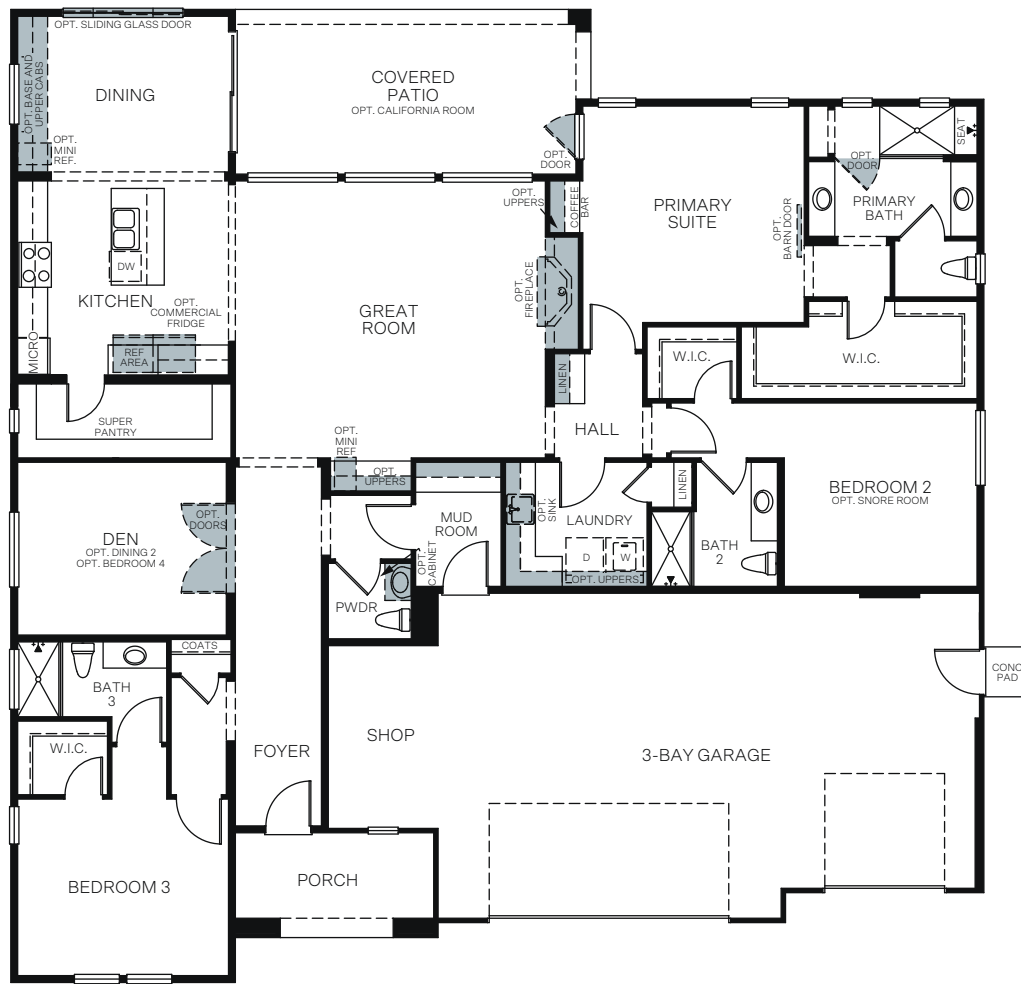

# Canyon Ridge

At The Preserve

THE HILLTOP SUNFLOWER 6512

A - Traditional Prairie

B - Modern Prairie

C - Artisan Prairie

SINGLE STORY 2,636 SQ. FT.

FLOOR PLAN

## OPTIONS

OPT. BUTLER'S PANTRY ILO SUPER PANTRY

OPT. CALIFORNIA ROOM

OPT. CALIFORNIA ROOM WITH FIREPLACE

OPT. BEDROOM 4 ILO DEN

OPT. DOG WASH AT LAUNDRY

OPT. SNORE ROOM/ OFFICE ILO BEDROOM 2 SUITE

OPT. DINING 2 WITH BUTLER'S PANTRY ILO DEN/SUPER PANTRY