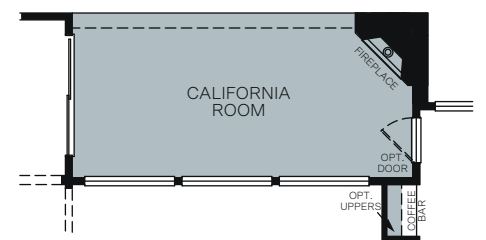

OPT. CALIFORNIA ROOM WITH FIREPLACE