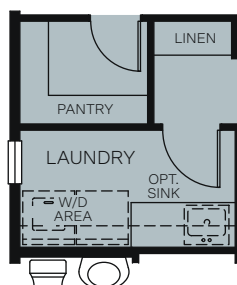

# The East Gardens

At Ella Gardens

THE IRIS 4034

A-Cottage

B-Craftsman

C-Farmhouse

TWO STORY 1,849 SQ. FT.

OPT. CALIFORNIA ROOM WITH (2) LARGE SLIDING GLASS DOORS

OPT. PANTRY AT KITCHEN ILO BACK KITCHEN