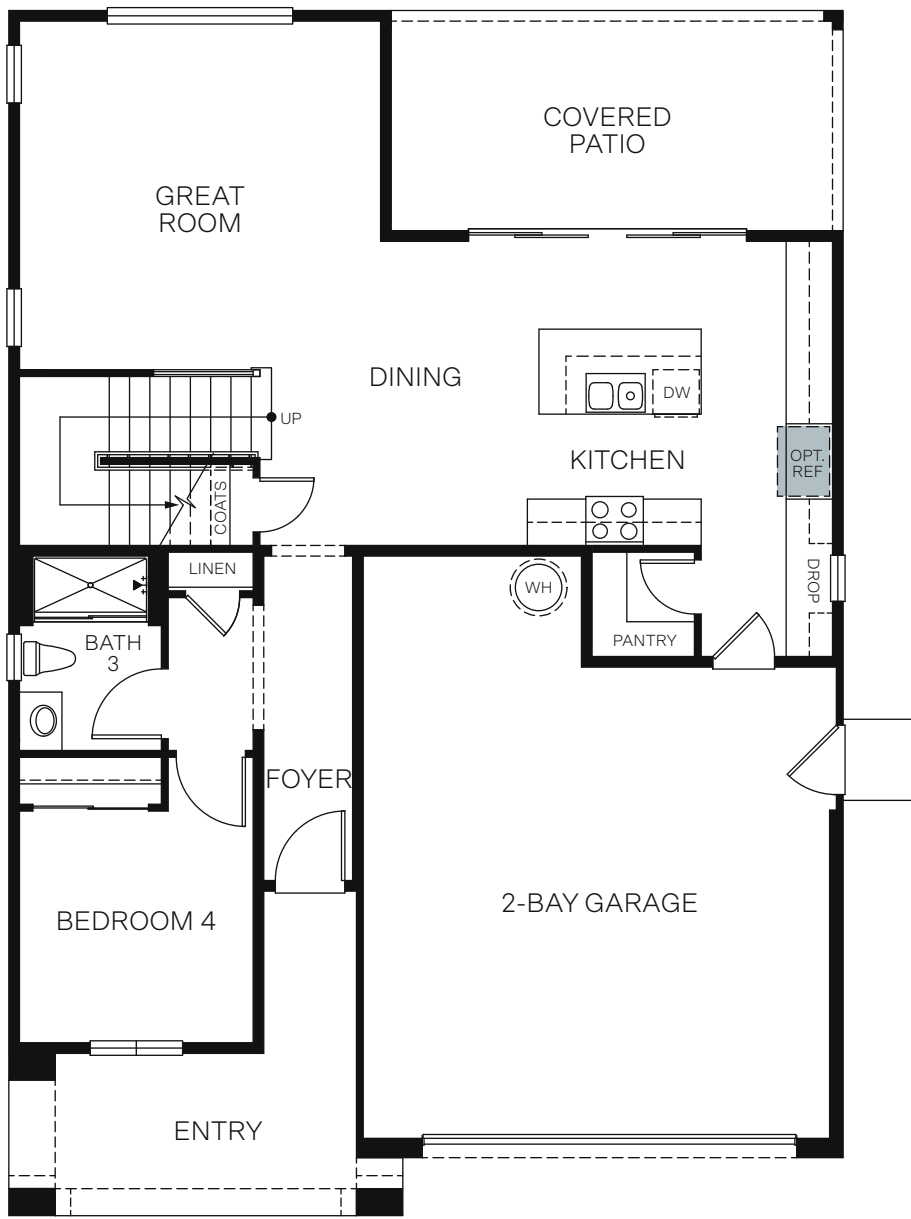

WoodsideHomes.com

Let's get you home.

Arden

BROOK 1373

A - Stucco Bungalow

B - Craftsman

C - Farmhouse

TWO STORY 2,247 SQ. FT.

FIRST FLOOR

SECOND FLOOR

OPTIONS

OPT. WALK-IN SHOWER