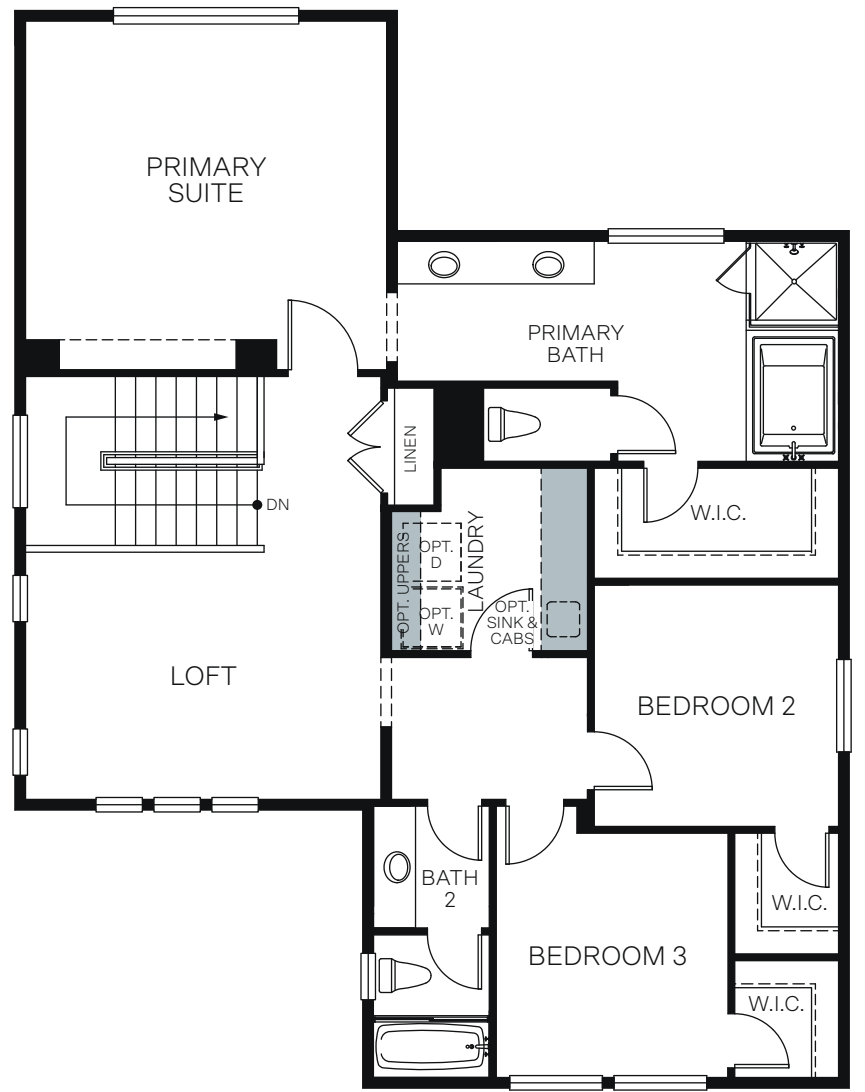

WoodsideHomes.com

Let's get you home.

Arden

BROOK 1373

A - Stucco Bungalow

B - Craftsman

C - Farmhouse

TWO STORY 2,247 SQ. FT.

FIRST FLOOR

SECOND FLOOR

OPTIONS

OPT. WALK-IN SHOWER