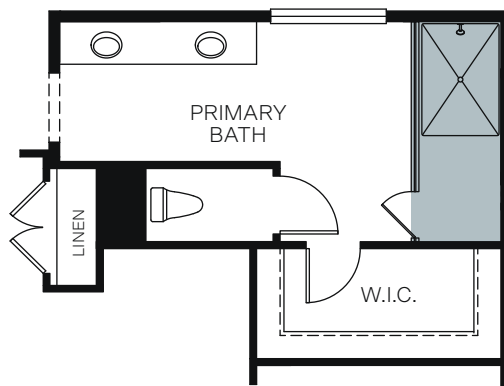

WoodsideHomes.com

Let's get you home.

Arden

BROOK 1373

A - Stucco Bungalow

B - Craftsman

C - Farmhouse

TWO STORY 2,247 SQ. FT.

FIRST FLOOR

SECOND FLOOR

OPTIONS

OPT. WALK-IN SHOWER