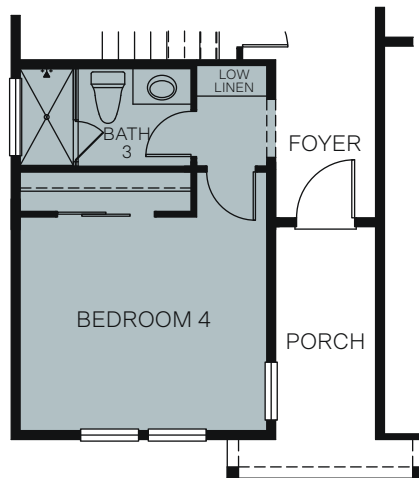

## At Ella Gardens

THE HONEYSUCKLE 4054

A - Cottage

B - Craftsman

C - Farmhouse

TWO STORY 2,275 SQ. FT.

FIRST FLOOR

SECOND FLOOR

OPT. CALIFORNIA ROOM WITH (1) LARGE SLIDING GLASS DOOR

OPT. BACK KITCHEN

OPT. EXTENDED COVERED PATIO WITH (2) LARGE SLIDING GLASS DOORS

OPT. PLAY AREA/BUNK ROOM ILO BEDROOMS 2 AND 3

OPT. BEDROOM 4/BATH 3 AT DEN