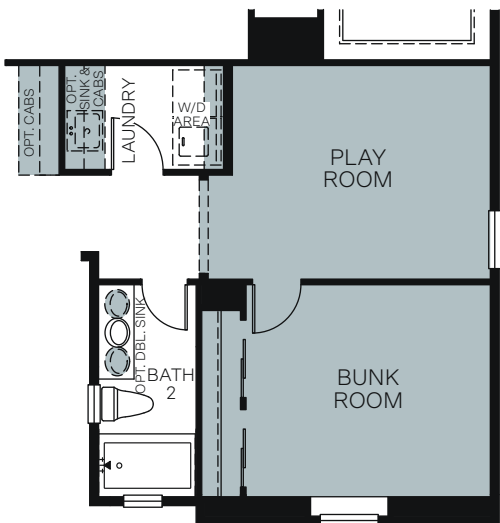

## At Ella Gardens

THE HONEYSUCKLE 4054

A - Cottage

B - Craftsman

C - Farmhouse

TWO STORY 2,275 SQ. FT.

FIRST FLOOR

SECOND FLOOR

OPT. CALIFORNIA ROOM WITH (1) LARGE SLIDING GLASS DOOR

OPT. BACK KITCHEN

OPT. EXTENDED COVERED PATIO WITH (2) LARGE SLIDING GLASS DOORS

OPT. PLAY AREA/BUNK ROOM ILO BEDROOMS 2 AND 3

OPT. BEDROOM 4/BATH 3 AT DEN