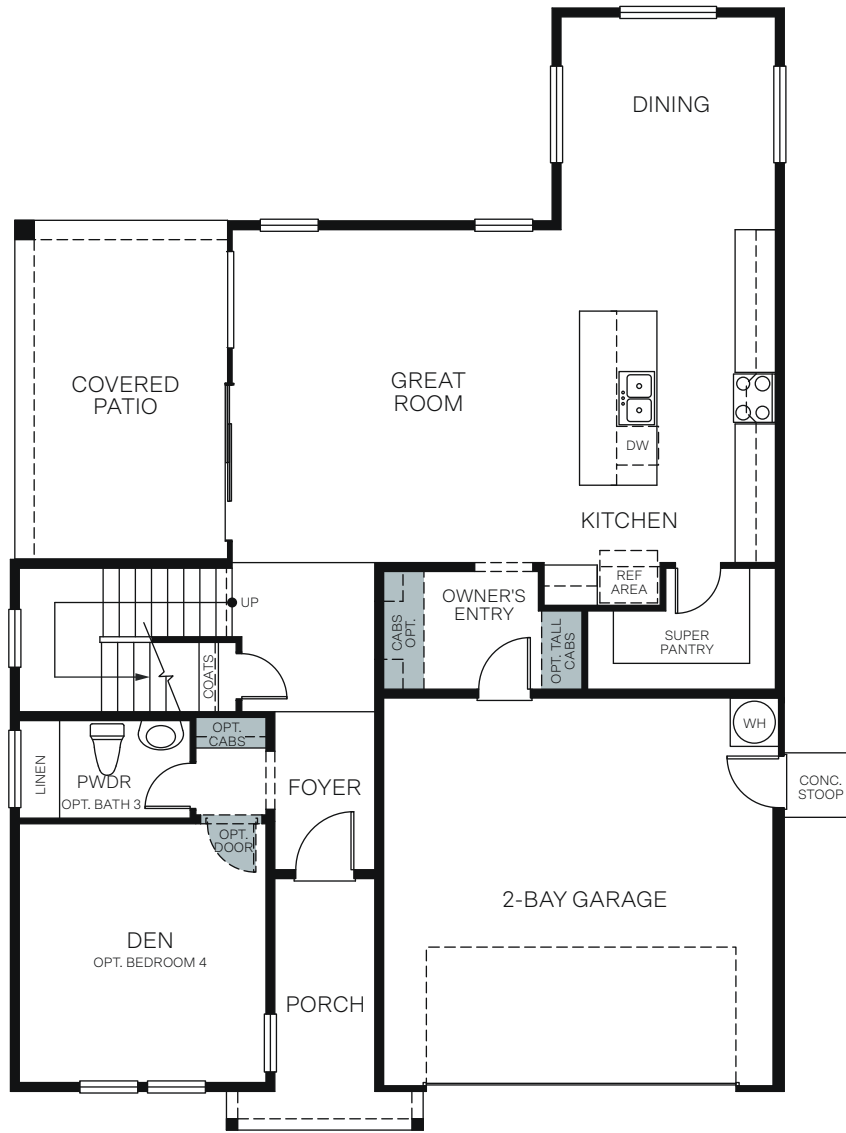

## At Ella Gardens

THE HONEYSUCKLE 4054

A - Cottage

B - Craftsman

C - Farmhouse

TWO STORY 2,275 SQ. FT.

FIRST FLOOR

SECOND FLOOR

OPT. CALIFORNIA ROOM WITH (1) LARGE SLIDING GLASS DOOR

OPT. BACK KITCHEN

OPT. EXTENDED COVERED PATIO WITH (2) LARGE SLIDING GLASS DOORS

OPT. PLAY AREA/BUNK ROOM ILO BEDROOMS 2 AND 3

OPT. BEDROOM 4/BATH 3 AT DEN