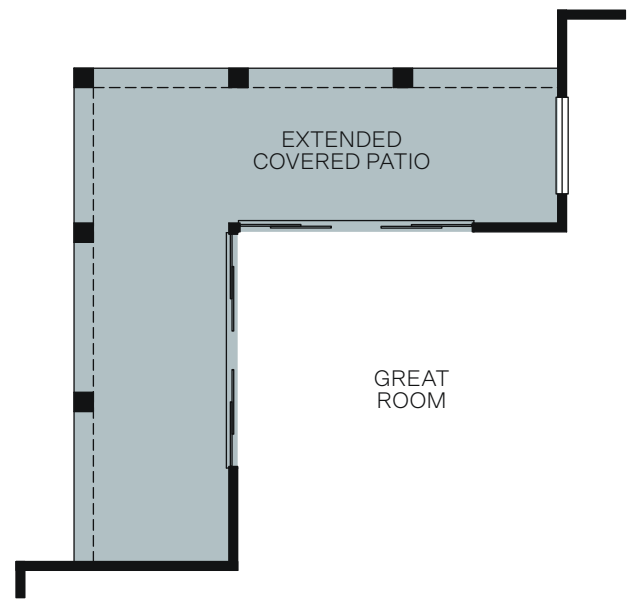

## At Ella Gardens

THE HONEYSUCKLE 4054

A - Cottage

B - Craftsman

C - Farmhouse

TWO STORY 2,275 SQ. FT.

FIRST FLOOR

SECOND FLOOR

OPT. CALIFORNIA ROOM WITH (1) LARGE SLIDING GLASS DOOR

OPT. BACK KITCHEN

OPT. EXTENDED COVERED PATIO WITH (2) LARGE SLIDING GLASS DOORS

OPT. PLAY AREA/BUNK ROOM ILO BEDROOMS 2 AND 3

OPT. BEDROOM 4/BATH 3 AT DEN