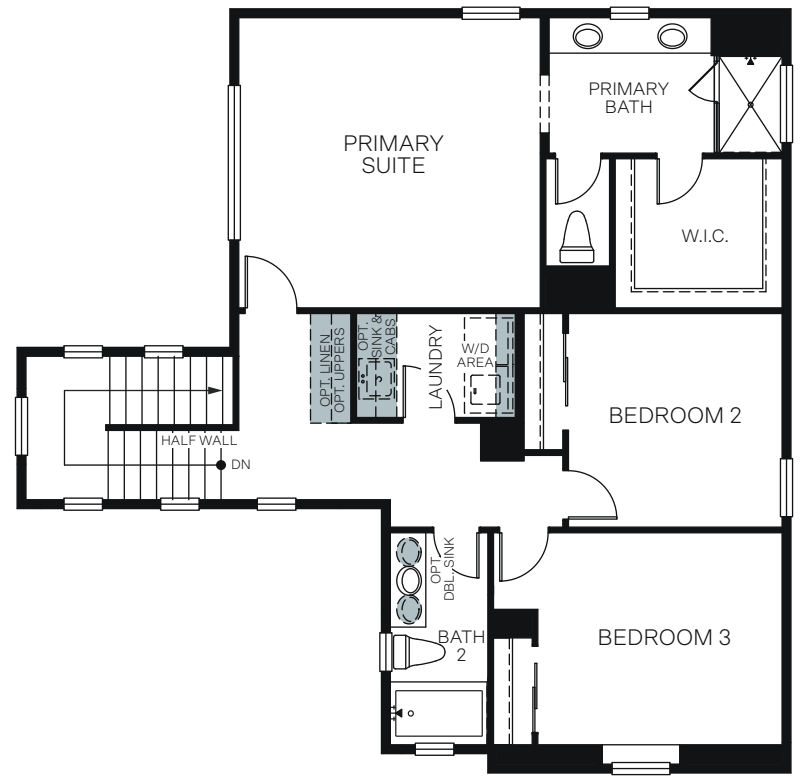

## At Ella Gardens

THE HONEYSUCKLE 4054

A - Cottage

B - Craftsman

C - Farmhouse

TWO STORY 2,275 SQ. FT.

FIRST FLOOR

SECOND FLOOR

OPT. CALIFORNIA ROOM WITH (1) LARGE SLIDING GLASS DOOR

OPT. BACK KITCHEN

OPT. EXTENDED COVERED PATIO WITH (2) LARGE SLIDING GLASS DOORS

OPT. PLAY AREA/BUNK ROOM ILO BEDROOMS 2 AND 3

OPT. BEDROOM 4/BATH 3 AT DEN