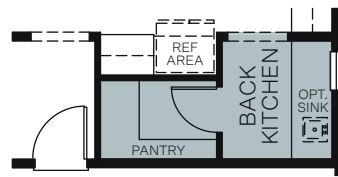

## At Ella Gardens

THE HONEYSUCKLE 4054

A - Cottage

B - Craftsman

C - Farmhouse

TWO STORY 2,275 SQ. FT.

FIRST FLOOR

SECOND FLOOR

OPT. CALIFORNIA ROOM WITH (1) LARGE SLIDING GLASS DOOR

OPT. BACK KITCHEN

OPT. EXTENDED COVERED PATIO WITH (2) LARGE SLIDING GLASS DOORS

OPT. PLAY AREA/BUNK ROOM ILO BEDROOMS 2 AND 3

OPT. BEDROOM 4/BATH 3 AT DEN