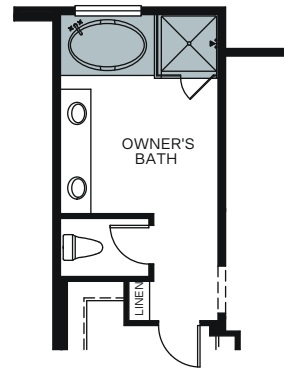

D - Modern Prairie

SINGLE STORY 2,027 SQ. FT.

FLOOR PLAN

OPTIONS

OPT. SHOWER/ TUB IN OWNER'S BATH

OPT. SHOWER/ TUB IN OWNER'S BATH

OPT. BEDROOM 2 & 3 AT GUEST SUITE

OPT. BEDROOM 2, 3 & 4 ILO OFFICE, GUEST AND LIVING

OPT. BEDROOM 3 AT GUEST SUITE