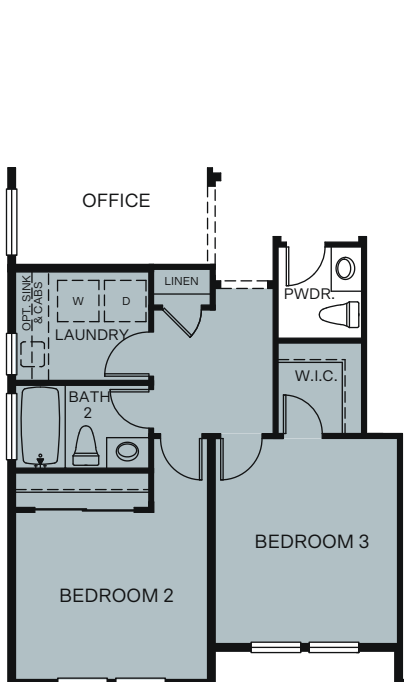

D - Modern Prairie

SINGLE STORY 2,027 SQ. FT.

FLOOR PLAN

OPTIONS

OPT. SHOWER/ TUB IN OWNER'S BATH

OPT. SHOWER/ TUB IN OWNER'S BATH

OPT. BEDROOM 2 & 3 AT GUEST SUITE

OPT. BEDROOM 2, 3 & 4 ILO OFFICE, GUEST AND LIVING

OPT. BEDROOM 3 AT GUEST SUITE