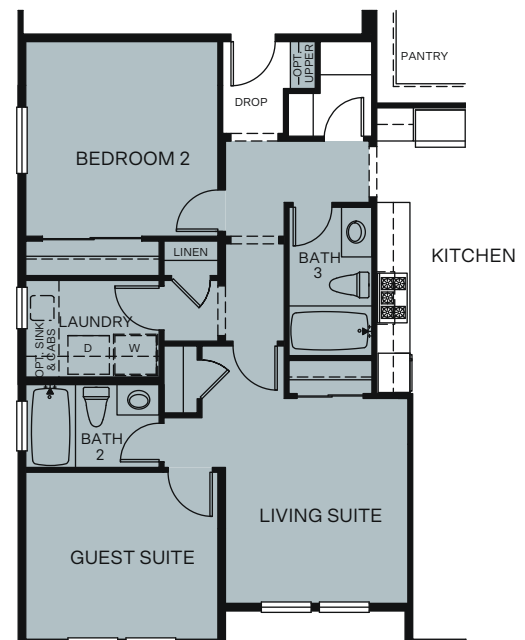

D - Modern Prairie

SINGLE STORY 2,027 SQ. FT.

FLOOR PLAN

OPTIONS

OPT. SHOWER/ TUB IN OWNER'S BATH

OPT. SHOWER/ TUB IN OWNER'S BATH

OPT. BEDROOM 2 & 3 AT GUEST SUITE

OPT. BEDROOM 2, 3 & 4 ILO OFFICE, GUEST AND LIVING

OPT. BEDROOM 3 AT GUEST SUITE