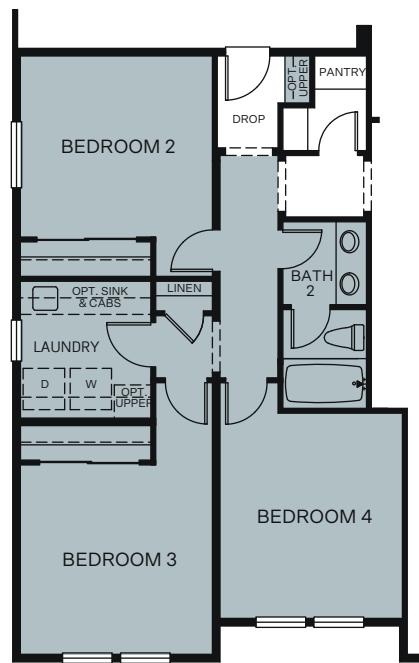

D - Modern Prairie

SINGLE STORY 2,027 SQ. FT.

FLOOR PLAN

OPTIONS

OPT. SHOWER/ TUB IN OWNER'S BATH

OPT. SHOWER/ TUB IN OWNER'S BATH

OPT. BEDROOM 2 & 3 AT GUEST SUITE

OPT. BEDROOM 2, 3 & 4 ILO OFFICE, GUEST AND LIVING

OPT. BEDROOM 3 AT GUEST SUITE