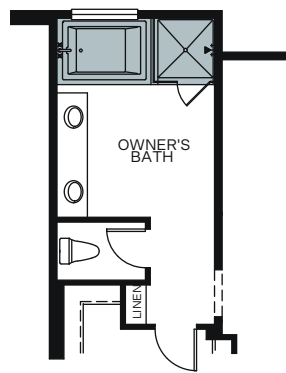

D - Modern Prairie

SINGLE STORY 2,027 SQ. FT.

FLOOR PLAN

OPTIONS

OPT. SHOWER/ TUB IN OWNER'S BATH

OPT. SHOWER/ TUB IN OWNER'S BATH

OPT. BEDROOM 2 & 3 AT GUEST SUITE

OPT. BEDROOM 2, 3 & 4 ILO OFFICE, GUEST AND LIVING

OPT. BEDROOM 3 AT GUEST SUITE