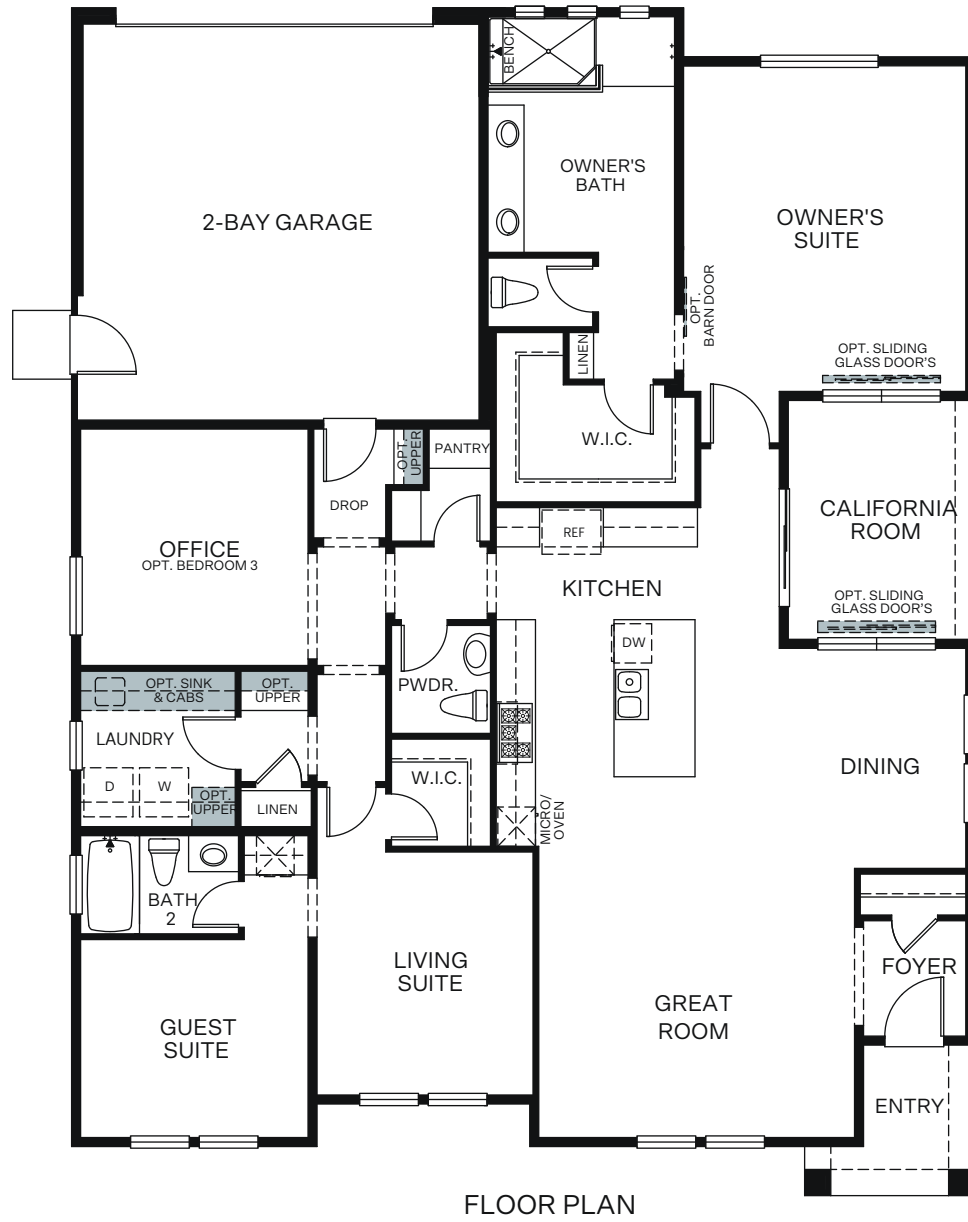

WoodsideHomes.com

Let's get you home.

Encore

At Riverstone

GUINEVERE 4630

A - Stucco Bungalow

B - Farmhouse

C - Craftsman

D - Modern Prairie

SINGLE STORY 2,027 SQ. FT.

FLOOR PLAN

OPTIONS

OPT. SHOWER/ TUB IN OWNER'S BATH

OPT. SHOWER/ TUB IN OWNER'S BATH

OPT. BEDROOM 2 & 3 AT GUEST SUITE

OPT. BEDROOM 2, 3 & 4 ILO OFFICE, GUEST AND LIVING

OPT. BEDROOM 3 AT GUEST SUITE