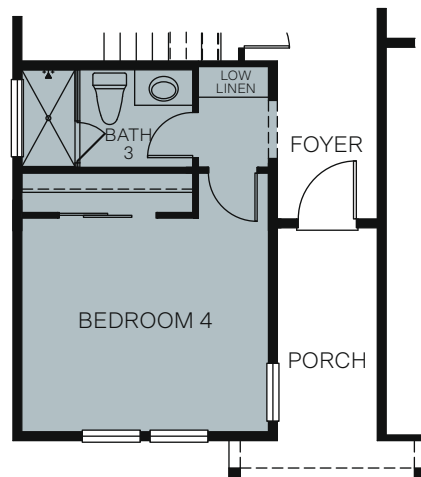

# The East Gardens

At Ella Gardens

THE HONEYSUCKLE 4054

TWO STORY 2,275 SQ. FT.

OPT. CALIFORNIA ROOM WITH (1) LARGE SLIDING GLASS DOOR

OPT. BACK KITCHEN

OPT. EXTENDED COVERED PATIO WITH (2) LARGE SLIDING GLASS DOORS

OPT. PLAY AREA/BUNK ROOM ILO BEDROOMS 2 AND 3

OPT. BEDROOM 4/BATH 3 AT DEN