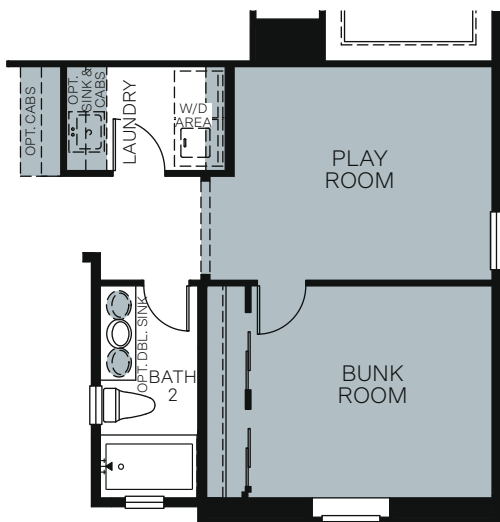

# The East Gardens

At Ella Gardens

THE HONEYSUCKLE 4054

TWO STORY 2,275 SQ. FT.

OPT. CALIFORNIA ROOM WITH (1) LARGE SLIDING GLASS DOOR

OPT. BACK KITCHEN

OPT. EXTENDED COVERED PATIO WITH (2) LARGE SLIDING GLASS DOORS

OPT. PLAY AREA/BUNK ROOM ILO BEDROOMS 2 AND 3

OPT. BEDROOM 4/BATH 3 AT DEN