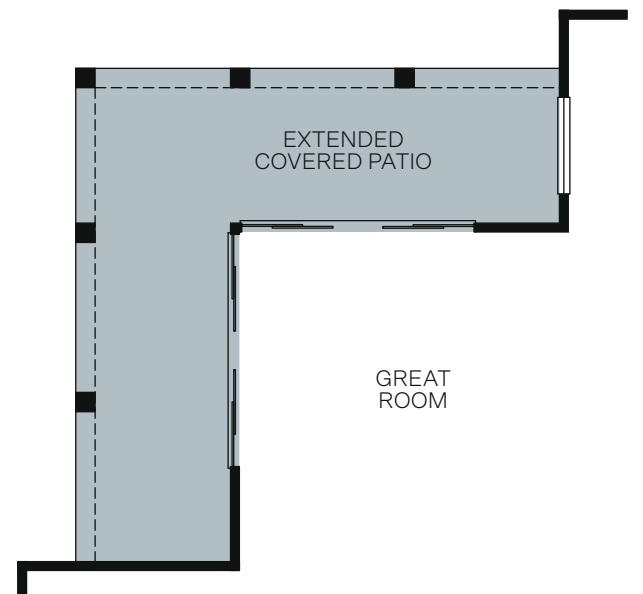

# The East Gardens

At Ella Gardens

THE HONEYSUCKLE 4054

TWO STORY 2,275 SQ. FT.

OPT. CALIFORNIA ROOM WITH (1) LARGE SLIDING GLASS DOOR

OPT. BACK KITCHEN

OPT. EXTENDED COVERED PATIO WITH (2) LARGE SLIDING GLASS DOORS

OPT. PLAY AREA/BUNK ROOM ILO BEDROOMS 2 AND 3

OPT. BEDROOM 4/BATH 3 AT DEN