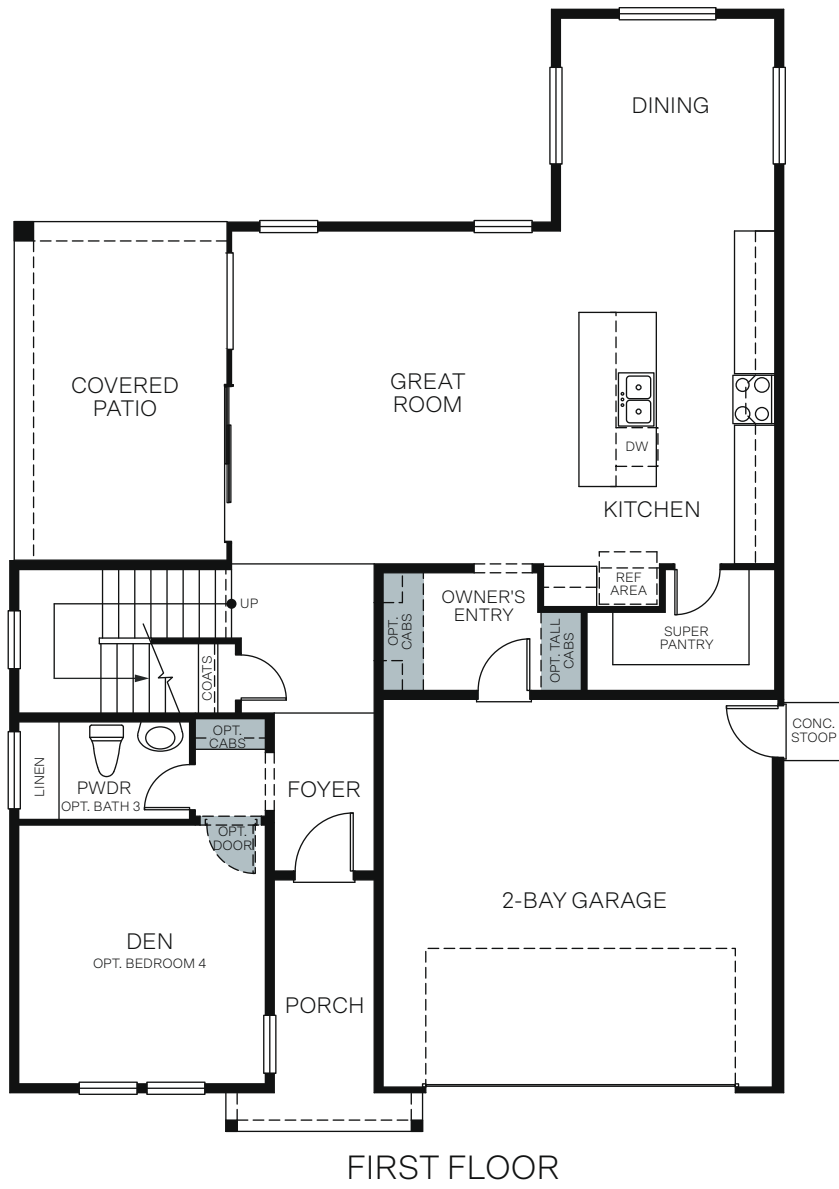

# The East Gardens

At Ella Gardens

THE HONEYSUCKLE 4054

TWO STORY 2,275 SQ. FT.

OPT. CALIFORNIA ROOM WITH (1) LARGE SLIDING GLASS DOOR

OPT. BACK KITCHEN

OPT. EXTENDED COVERED PATIO WITH (2) LARGE SLIDING GLASS DOORS

OPT. PLAY AREA/BUNK ROOM ILO BEDROOMS 2 AND 3

OPT. BEDROOM 4/BATH 3 AT DEN