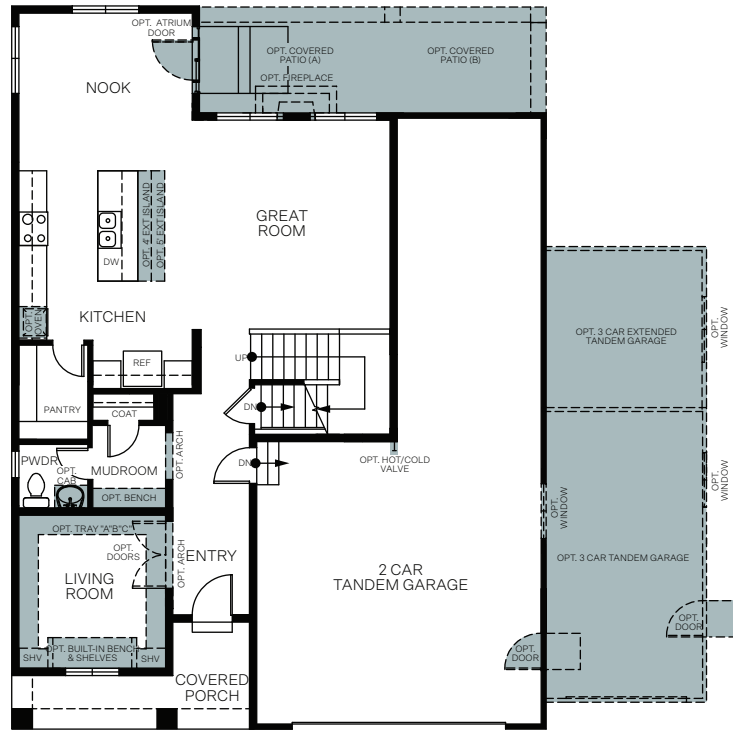

WoodsideHomes.com

Let's get you home.

Cascade

At Sky Ranch

HAMPTON ESTATE

Farmhouse (B)

Traditional (A)

Prairie (D)

TWO-STORY 2,356 SQ. FT.

BASEMENT
1,026 Sq.Ft.

FIRST FLOOR
1,018 Sq.Ft.

SECOND FLOOR
1,338 Sq.Ft.