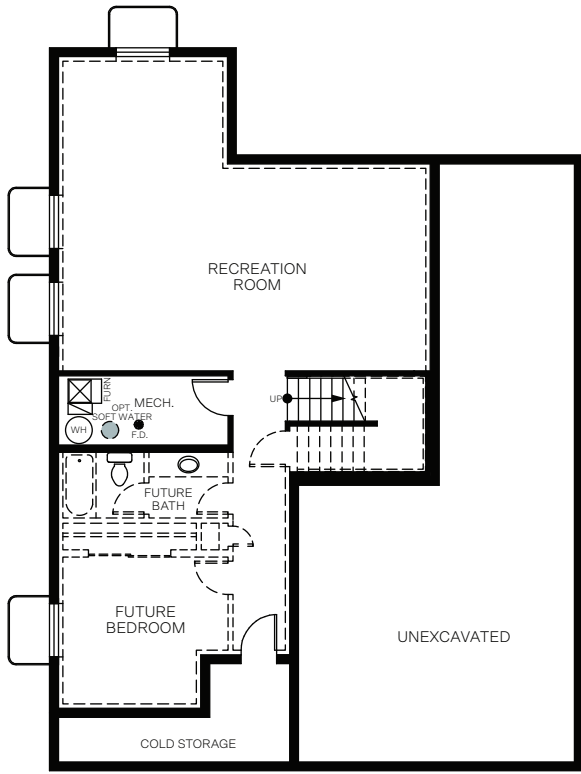

WoodsideHomes.com

Let's get you home.

Cascade

At Sky Ranch

HAMPTON ESTATE

Farmhouse (B)

Traditional (A)

Prairie (D)

TWO-STORY 2,356 SQ. FT.

BASEMENT
1,026 Sq.Ft.

FIRST FLOOR
1,018 Sq.Ft.

SECOND FLOOR
1,338 Sq.Ft.