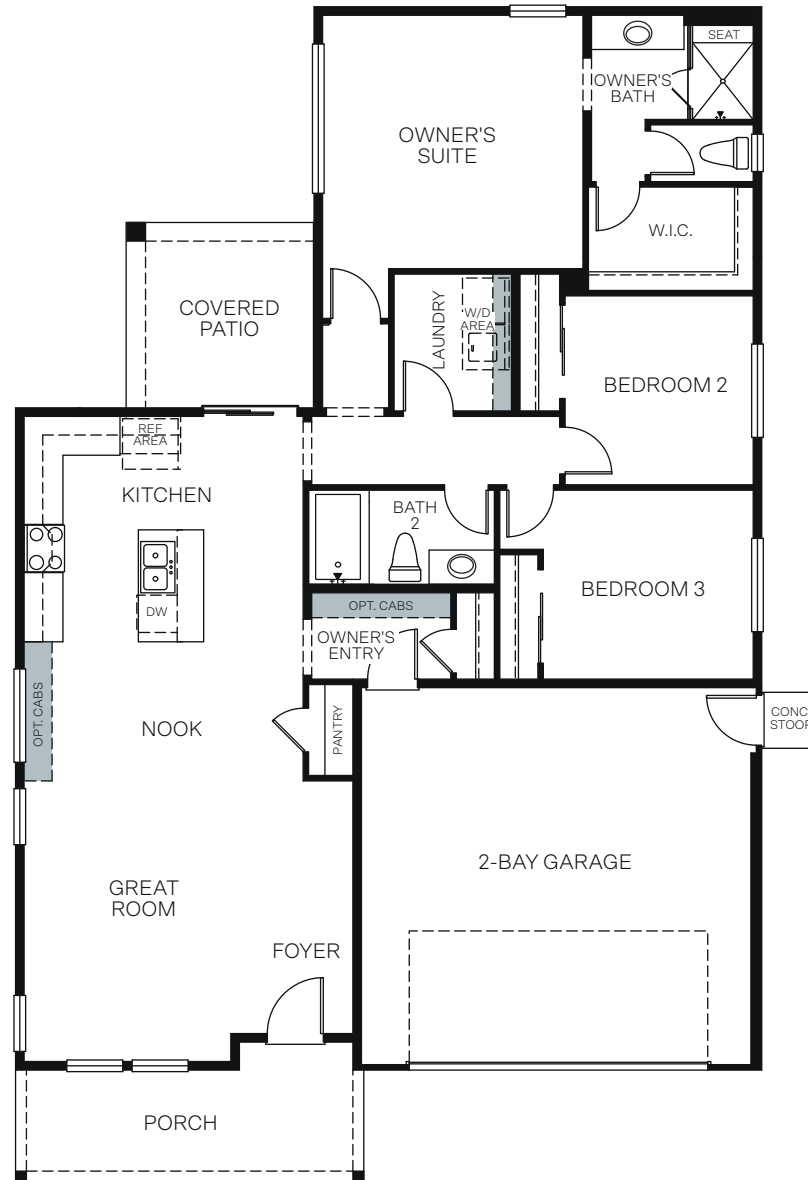

The East Gardens

At Ella Gardens

THE LILAC 4014

SINGLE STORY 1,486 SQ. FT.

FLOOR PLAN