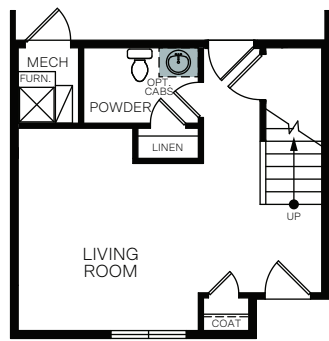

WoodsideHomes.com

Let's get you home.

Regency

At Meadowbrook

HILLSBOROUGH

THREE-STORY 2,021 SQ. FT.

FIRST FLOOR
394 Sq. Ft.

SECOND FLOOR
801 Sq. Ft.

THIRD FLOOR
826 Sq. Ft.

OPT. POWDER BATH

OPT. GUEST ROOM WITH BATH

OPT. DEN

FLOOR PLAN LAYOUT