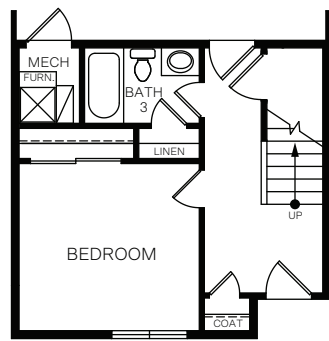

WoodsideHomes.com

Let's get you home.

Regency

At Meadowbrook

HILLSBOROUGH

THREE-STORY 2,021 SQ. FT.

FIRST FLOOR
394 Sq. Ft.

SECOND FLOOR
801 Sq. Ft.

THIRD FLOOR
826 Sq. Ft.

OPT. POWDER BATH

OPT. GUEST ROOM WITH BATH

OPT. DEN

FLOOR PLAN LAYOUT