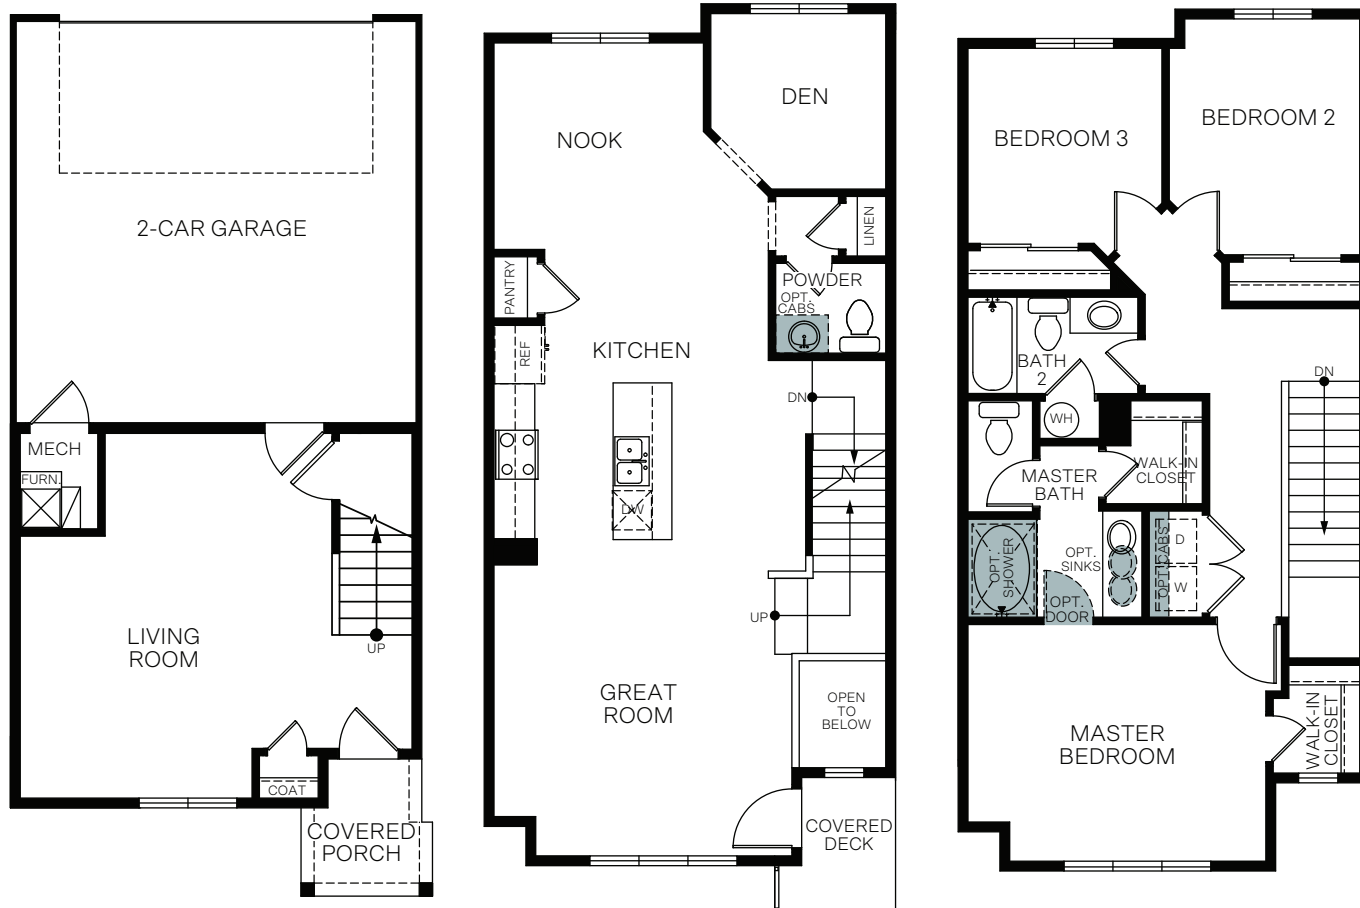

WoodsideHomes.com

Let's get you home.

Regency

At Meadowbrook

HILLSBOROUGH

THREE-STORY 2,021 SQ. FT.

FIRST FLOOR
394 Sq. Ft.

SECOND FLOOR
801 Sq. Ft.

THIRD FLOOR
826 Sq. Ft.

OPT. POWDER BATH

OPT. GUEST ROOM WITH BATH

OPT. DEN

FLOOR PLAN LAYOUT