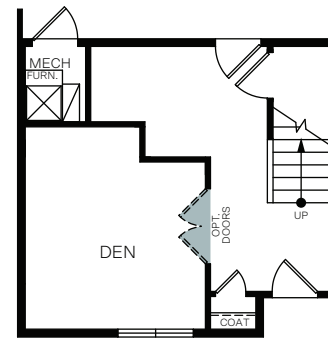

WoodsideHomes.com

Let's get you home.

Regency

At Meadowbrook

HILLSBOROUGH

THREE-STORY 2,021 SQ. FT.

FIRST FLOOR
394 Sq. Ft.

SECOND FLOOR
801 Sq. Ft.

THIRD FLOOR
826 Sq. Ft.

OPT. POWDER BATH

OPT. GUEST ROOM WITH BATH

OPT. DEN

FLOOR PLAN LAYOUT