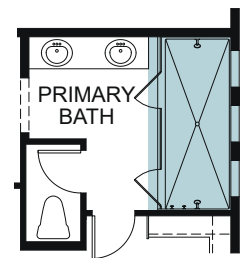

## Abbey Park

Nottingham 3553

TWO STORY 2,446 SQ. FT.

FIRST FLOOR

SECOND FLOOR

OPTIONS

OPTIONAL HIDEAWAY

OPTIONAL COVERED PATIO

OPTIONAL SUPER SHOWER

OPTIONAL OFFICE NOOK

OPTIONAL BEDROOM 4 ILO BONUS ROOM

OPTIONAL BEDROOM 5/BATH 3 ILO DEN

OPTIONAL 3RD CAR GARAGE