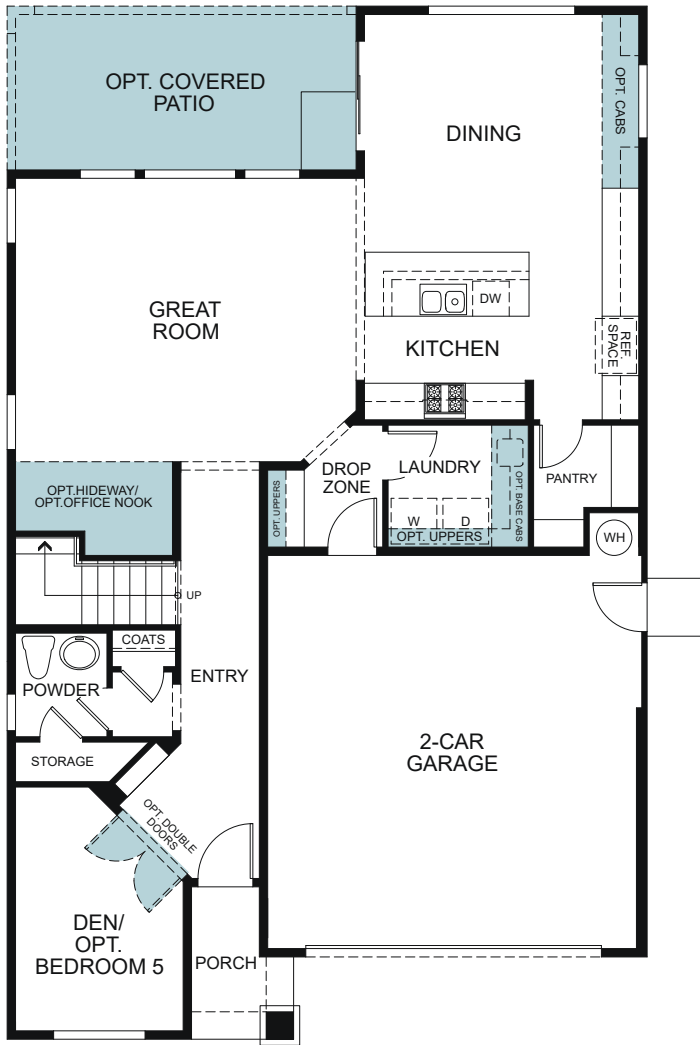

## Abbey Park

Nottingham 3553

TWO STORY 2,446 SQ. FT.

FIRST FLOOR

SECOND FLOOR

OPTIONS

OPTIONAL HIDEAWAY

OPTIONAL COVERED PATIO

OPTIONAL SUPER SHOWER

OPTIONAL OFFICE NOOK

OPTIONAL BEDROOM 4 ILO BONUS ROOM

OPTIONAL BEDROOM 5/BATH 3 ILO DEN

OPTIONAL 3RD CAR GARAGE