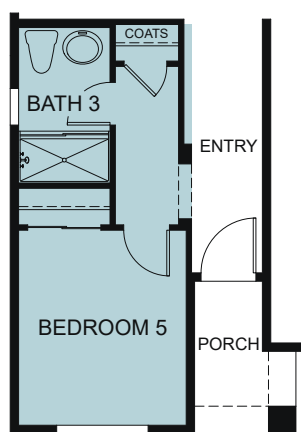

## Abbey Park

Nottingham 3553

TWO STORY 2,446 SQ. FT.

FIRST FLOOR

SECOND FLOOR

OPTIONS

OPTIONAL HIDEAWAY

OPTIONAL COVERED PATIO

OPTIONAL SUPER SHOWER

OPTIONAL OFFICE NOOK

OPTIONAL BEDROOM 4 ILO BONUS ROOM

OPTIONAL BEDROOM 5/BATH 3 ILO DEN

OPTIONAL 3RD CAR GARAGE