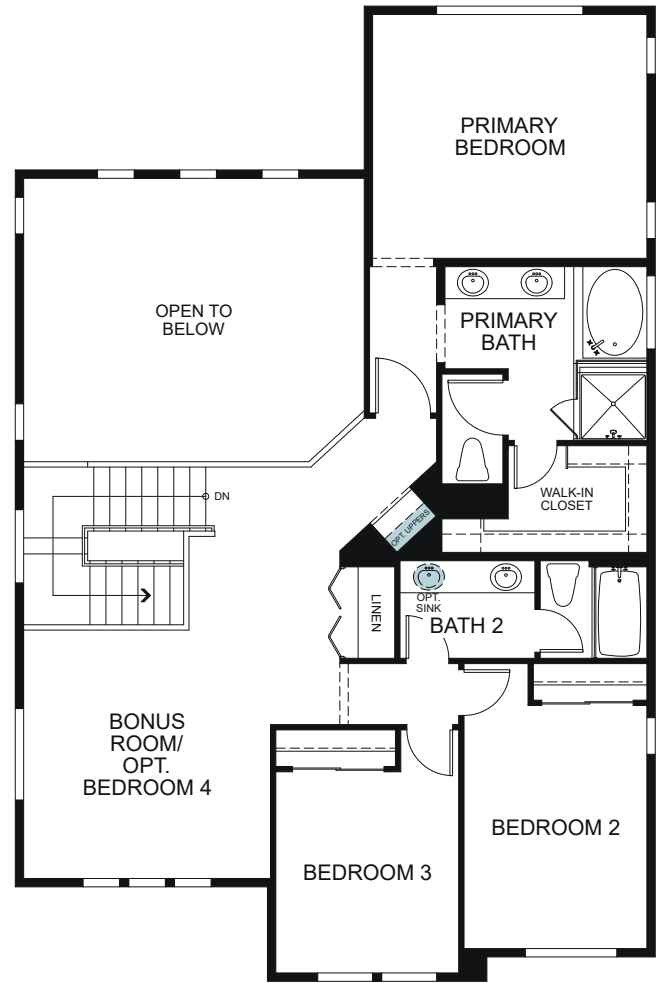

## Abbey Park

Nottingham 3553

TWO STORY 2,446 SQ. FT.

FIRST FLOOR

SECOND FLOOR

OPTIONS

OPTIONAL HIDEAWAY

OPTIONAL COVERED PATIO

OPTIONAL SUPER SHOWER

OPTIONAL OFFICE NOOK

OPTIONAL BEDROOM 4 ILO BONUS ROOM

OPTIONAL BEDROOM 5/BATH 3 ILO DEN

OPTIONAL 3RD CAR GARAGE