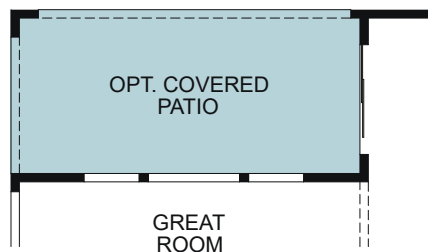

## Abbey Park

Nottingham 3553

TWO STORY 2,446 SQ. FT.

FIRST FLOOR

SECOND FLOOR

OPTIONS

OPTIONAL HIDEAWAY

OPTIONAL COVERED PATIO

OPTIONAL SUPER SHOWER

OPTIONAL OFFICE NOOK

OPTIONAL BEDROOM 4 ILO BONUS ROOM

OPTIONAL BEDROOM 5/BATH 3 ILO DEN

OPTIONAL 3RD CAR GARAGE