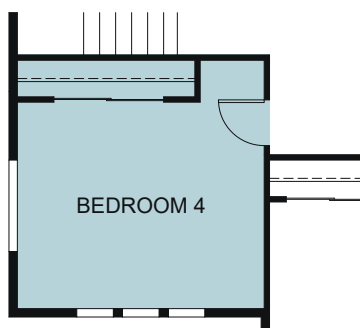

## Abbey Park

Nottingham 3553

TWO STORY 2,446 SQ. FT.

FIRST FLOOR

SECOND FLOOR

OPTIONS

OPTIONAL HIDEAWAY

OPTIONAL COVERED PATIO

OPTIONAL SUPER SHOWER

OPTIONAL OFFICE NOOK

OPTIONAL BEDROOM 4 ILO BONUS ROOM

OPTIONAL BEDROOM 5/BATH 3 ILO DEN

OPTIONAL 3RD CAR GARAGE