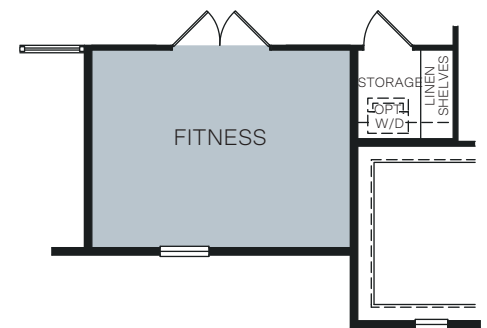

# Red Porch Series

At Farmstead

THE HIGHFIELD W/ BONUS 8151

A - Traditional Farmhouse

B - Modern Farmhouse

C - Artisan Farmhouse

TWO STORY 5,481 SQ. FT.

FIRST FLOOR

SECOND FLOOR

OPTIONS

OPT. PANTRY AT PREP KITCHEN

OPT. NURSERY AT STUDY

OPT. FITNESS AT STUDY

OPT. BEDROOM 6 SUITE AT STUDY

OPT. MASTER W.I.C. EXTENSION

OPT. BEDROOM 5 SUITE AT BONUS ROOM