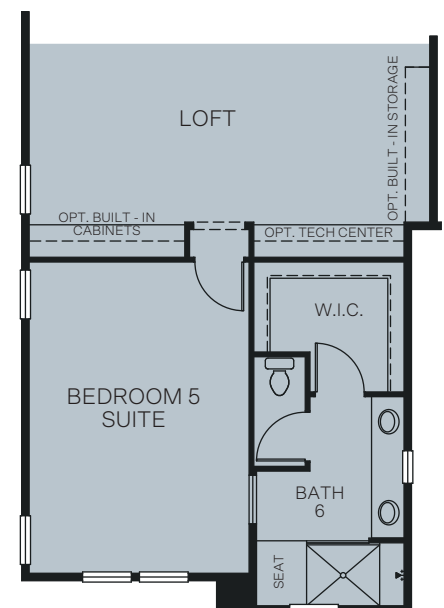

# Red Porch Series

At Farmstead

THE HIGHFIELD W/ BONUS 8151

A - Traditional Farmhouse

B - Modern Farmhouse

C - Artisan Farmhouse

TWO STORY 5,481 SQ. FT.

FIRST FLOOR

SECOND FLOOR

OPTIONS

OPT. PANTRY AT PREP KITCHEN

OPT. NURSERY AT STUDY

OPT. FITNESS AT STUDY

OPT. BEDROOM 6 SUITE AT STUDY

OPT. MASTER W.I.C. EXTENSION

OPT. BEDROOM 5 SUITE AT BONUS ROOM