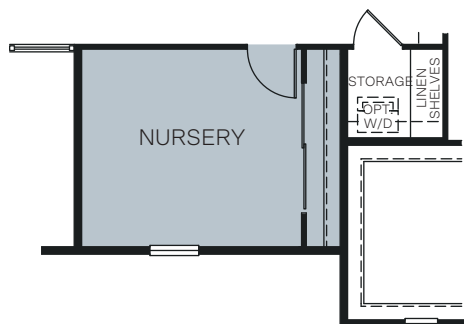

# Red Porch Series

At Farmstead

THE HIGHFIELD W/ BONUS 8151

A - Traditional Farmhouse

B - Modern Farmhouse

C - Artisan Farmhouse

TWO STORY 5,481 SQ. FT.

FIRST FLOOR

SECOND FLOOR

OPTIONS

OPT. PANTRY AT PREP KITCHEN

OPT. NURSERY AT STUDY

OPT. FITNESS AT STUDY

OPT. BEDROOM 6 SUITE AT STUDY

OPT. MASTER W.I.C. EXTENSION

OPT. BEDROOM 5 SUITE AT BONUS ROOM