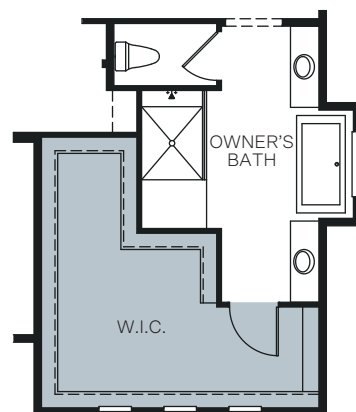

# Red Porch Series

At Farmstead

THE HIGHFIELD W/ BONUS 8151

A - Traditional Farmhouse

B - Modern Farmhouse

C - Artisan Farmhouse

TWO STORY 5,481 SQ. FT.

FIRST FLOOR

SECOND FLOOR

OPTIONS

OPT. PANTRY AT PREP KITCHEN

OPT. NURSERY AT STUDY

OPT. FITNESS AT STUDY

OPT. BEDROOM 6 SUITE AT STUDY

OPT. MASTER W.I.C. EXTENSION

OPT. BEDROOM 5 SUITE AT BONUS ROOM