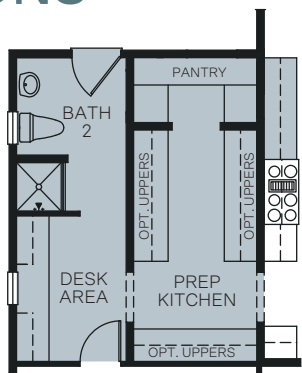

# Red Porch Series

At Farmstead

THE HIGHFIELD W/ BONUS 8151

A - Traditional Farmhouse

B - Modern Farmhouse

C - Artisan Farmhouse

TWO STORY 5,481 SQ. FT.

FIRST FLOOR

SECOND FLOOR

OPTIONS

OPT. PANTRY AT PREP KITCHEN

OPT. NURSERY AT STUDY

OPT. FITNESS AT STUDY

OPT. BEDROOM 6 SUITE AT STUDY

OPT. MASTER W.I.C. EXTENSION

OPT. BEDROOM 5 SUITE AT BONUS ROOM