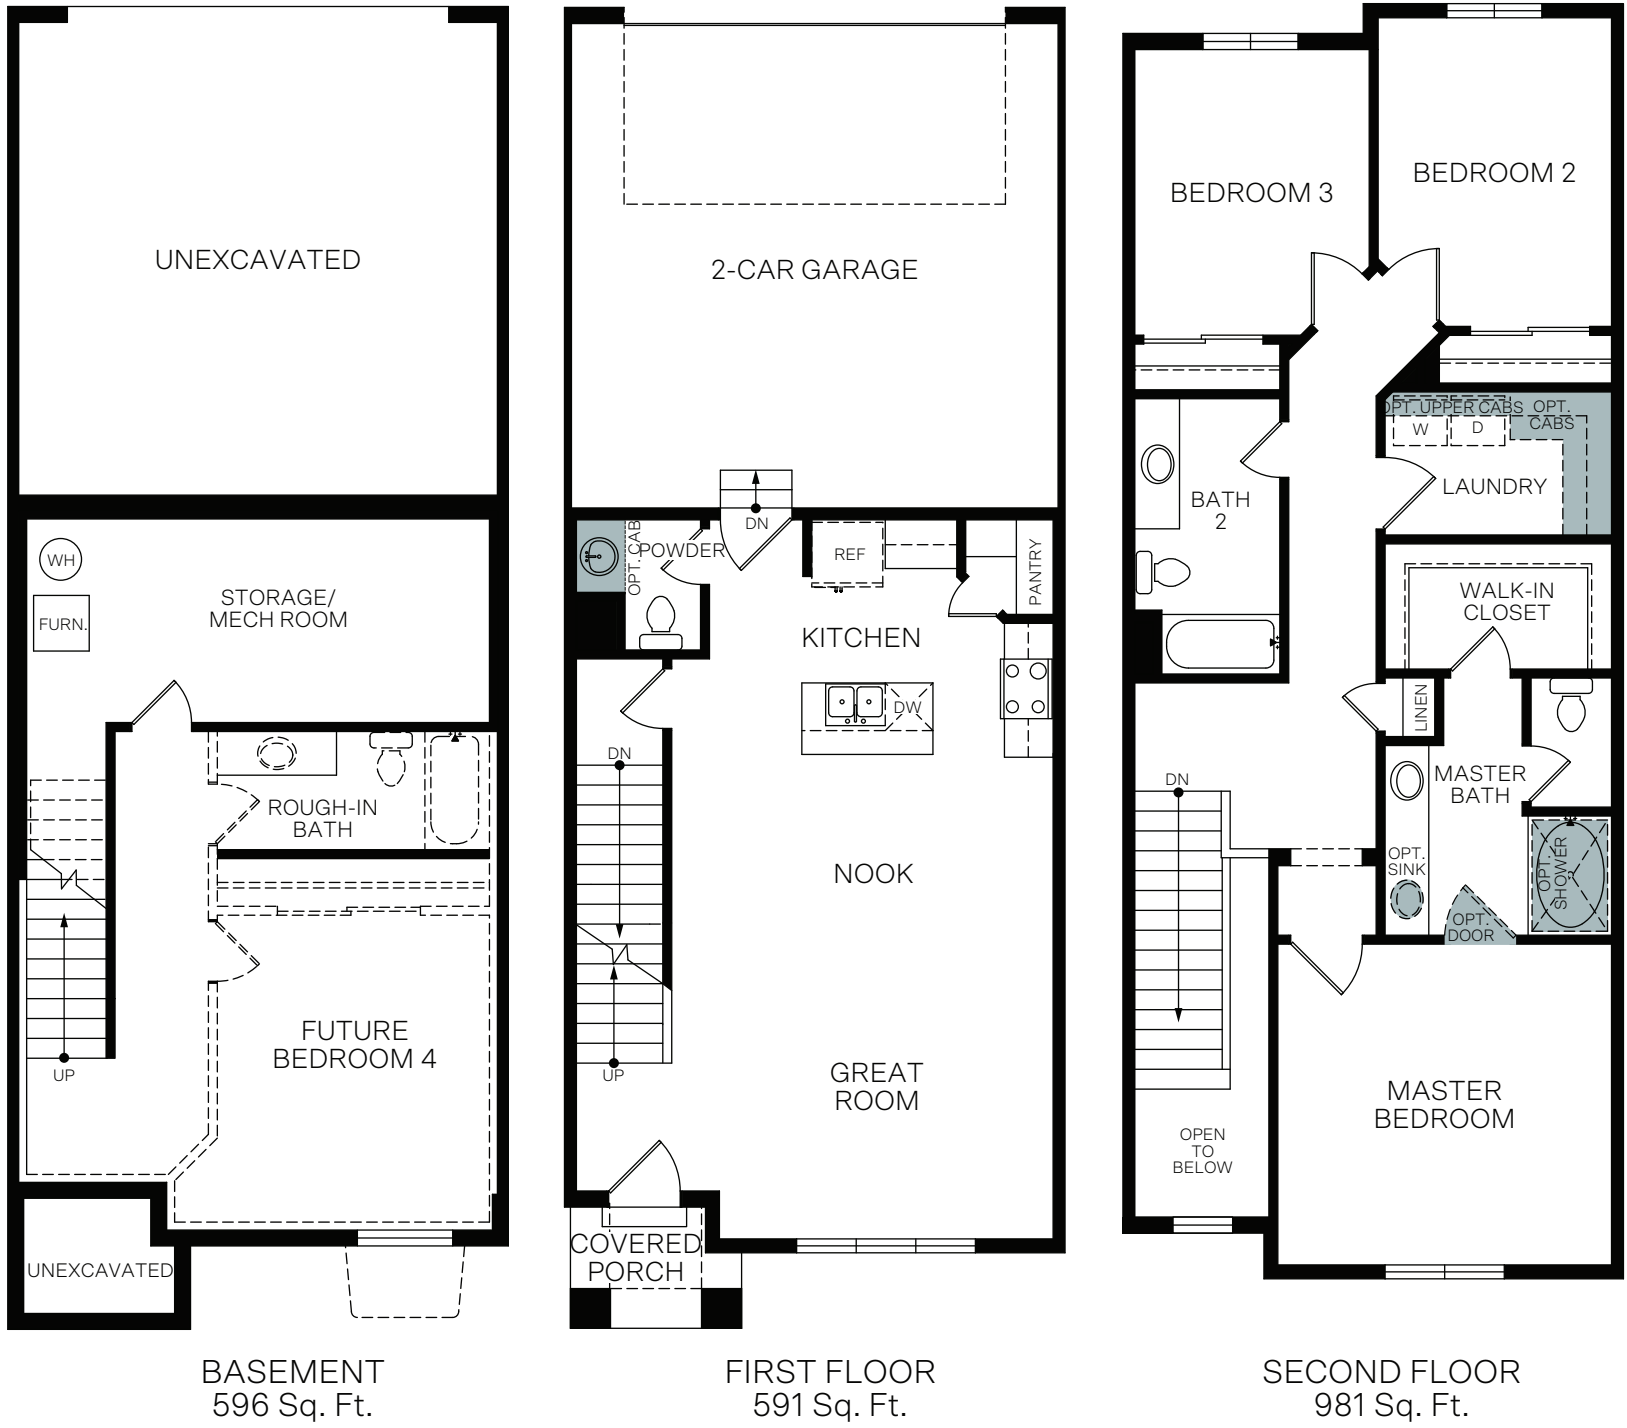

WoodsideHomes.com

Let's get you home.

Legacy

At Sky Ranch

MCKINLEY

TWO-STORY 1,572 FINISHED SQ. FT.

FLOOR PLAN LAYOUT