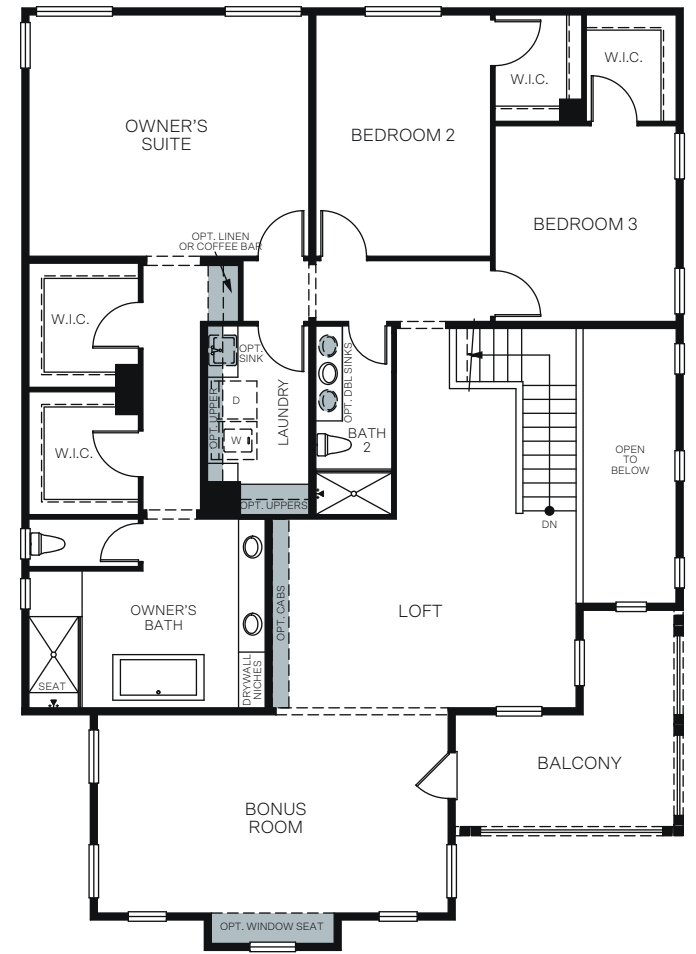

WoodsideHomes.com

Let's get you home.

Ivy Gate Series

At Farmstead

THE CHATEAU W/ BONUS 6551

A - Traditional Farmhouse

B - Modern Farmhouse

C - Artisan Farmhouse

TWO STORY 4,565 SQ. FT.

FIRST FLOOR

SECOND FLOOR

OPTIONS

OPT. POOL BATH AT PANTRY