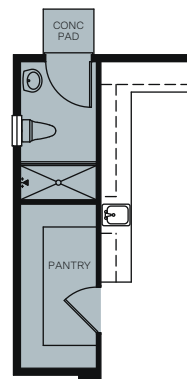

TWO STORY 4,565 SQ. FT.

FIRST FLOOR

SECOND FLOOR

OPTIONS

OPT. POOL BATH AT PANTRY