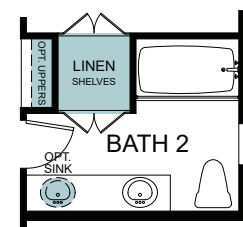

# Abbey Park

Hemington 1277

A - BUNGALOW

B - FARM FRESH

D - MODERN PRAIRIE

TWO STORY 1,919 SQ. FT.

FIRST FLOOR

SECOND FLOOR

OPTIONS

OPTIONAL OFFICE NOOK

OPTIONAL PASS THROUGH LINEN

OPTIONAL 3RD CAR GARAGE

OPTIONAL COVERED PATIO