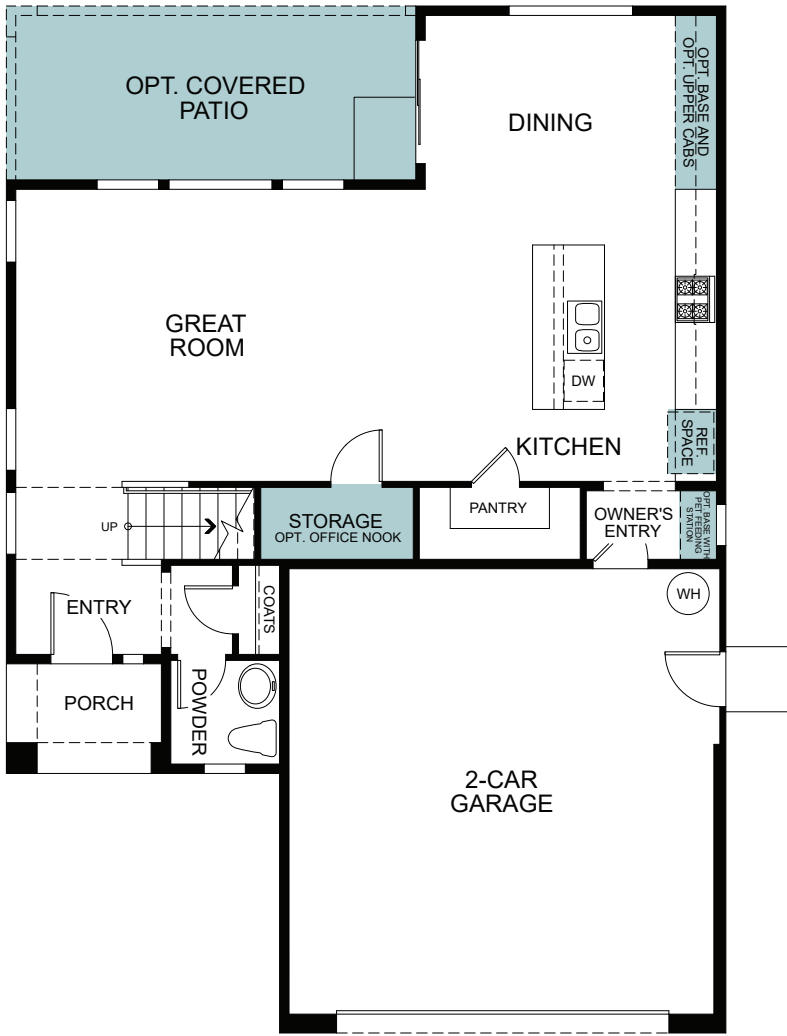

# Abbey Park

Hemington 1277

A - BUNGALOW

B - FARM FRESH

D - MODERN PRAIRIE

TWO STORY 1,919 SQ. FT.

FIRST FLOOR

SECOND FLOOR

OPTIONS

OPTIONAL OFFICE NOOK

OPTIONAL PASS THROUGH LINEN

OPTIONAL 3RD CAR GARAGE

OPTIONAL COVERED PATIO