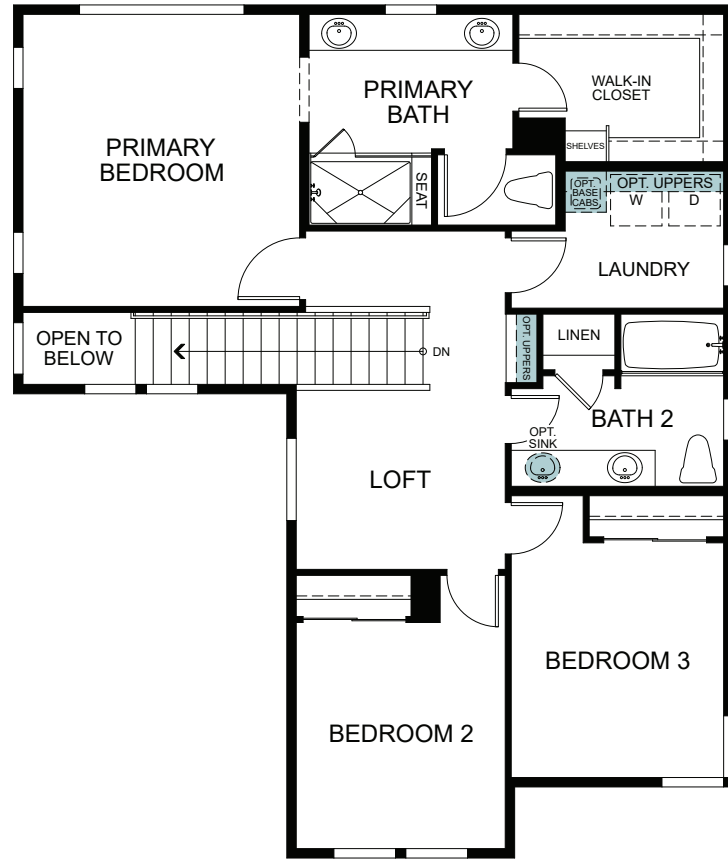

# Abbey Park

Hemington 1277

A - BUNGALOW

B - FARM FRESH

D - MODERN PRAIRIE

TWO STORY 1,919 SQ. FT.

FIRST FLOOR

SECOND FLOOR

OPTIONS

OPTIONAL OFFICE NOOK

OPTIONAL PASS THROUGH LINEN

OPTIONAL 3RD CAR GARAGE

OPTIONAL COVERED PATIO