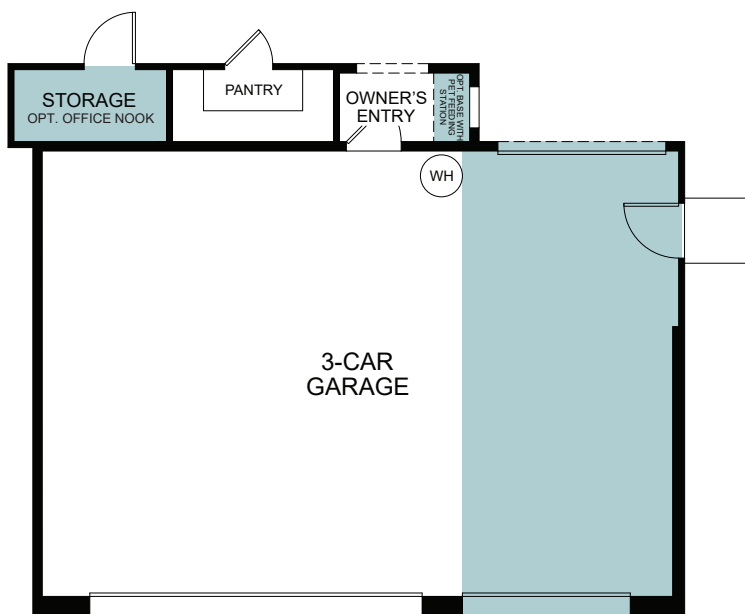

# Abbey Park

Hemington 1277

A - BUNGALOW

B - FARM FRESH

D - MODERN PRAIRIE

TWO STORY 1,919 SQ. FT.

FIRST FLOOR

SECOND FLOOR

OPTIONS

OPTIONAL OFFICE NOOK

OPTIONAL PASS THROUGH LINEN

OPTIONAL 3RD CAR GARAGE

OPTIONAL COVERED PATIO