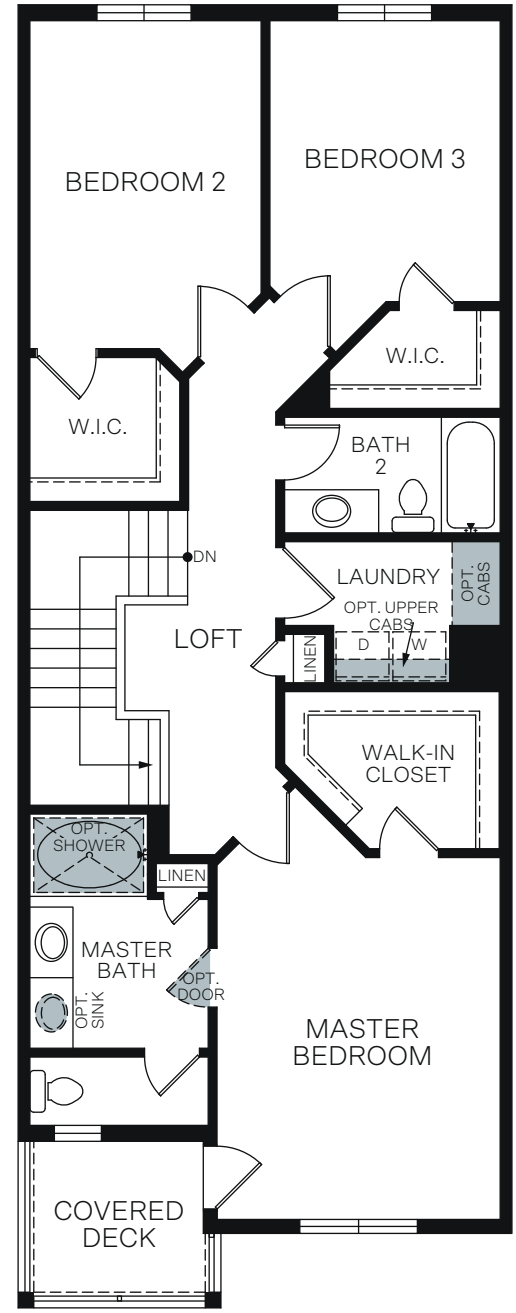

# Legacy At Sky Ranch

MADISON

4 Plex A

5 Plex

6 Plex

TWO-STORY 1,513 FINISHED SQ. FT.

BASEMENT  
575 Sq. Ft.

FIRST FLOOR  
546 Sq. Ft.

SECOND FLOOR  
967 Sq. Ft.

FLOOR PLAN LAYOUT