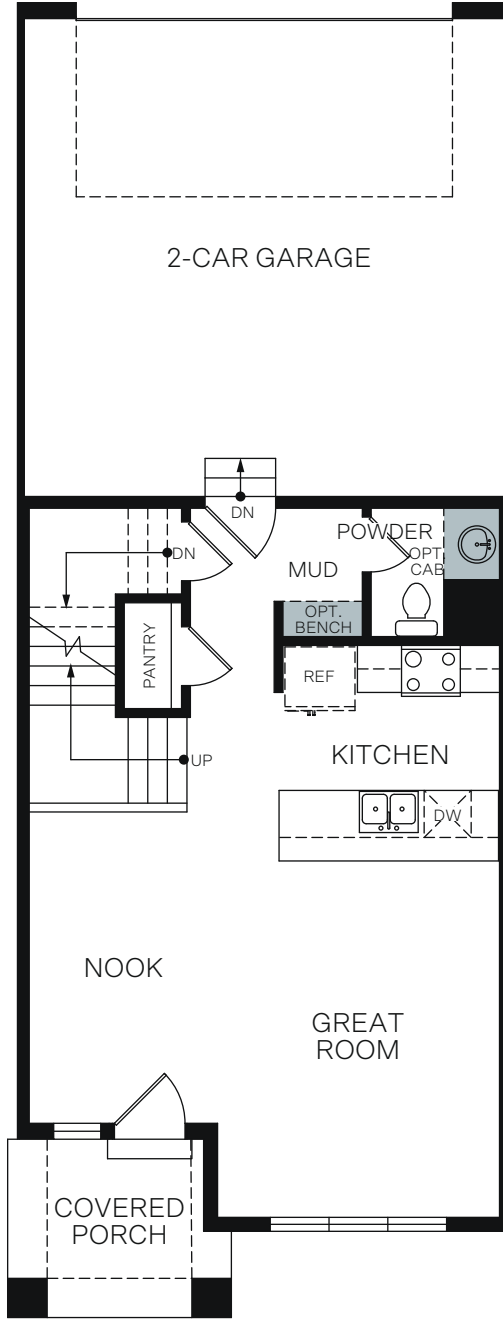

# Legacy At Sky Ranch

MADISON

4 Plex A

5 Plex

6 Plex

TWO-STORY 1,513 FINISHED SQ. FT.

BASEMENT  
575 Sq. Ft.

FIRST FLOOR  
546 Sq. Ft.

SECOND FLOOR  
967 Sq. Ft.

FLOOR PLAN LAYOUT