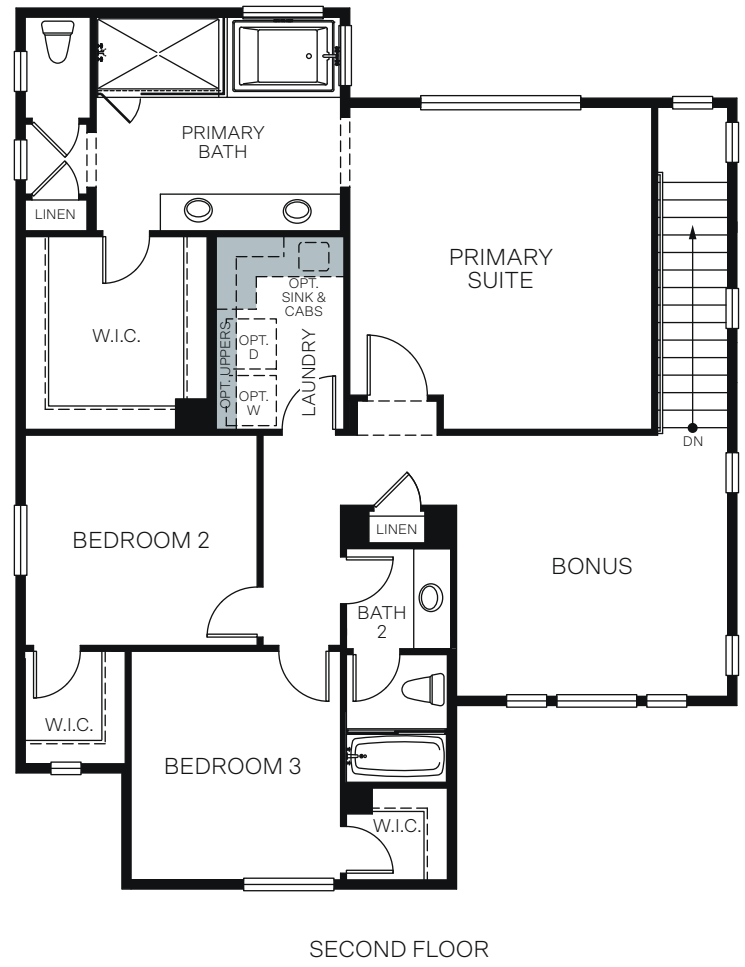

WoodsideHomes.com

Let's get you home.

Arden

TERRA 1374

A - Stucco Bungalow

B - Craftsman

C - Farmhouse

TWO STORY 2,518 SQ. FT.

OPTIONS

OPT. OFFICE ILO BEDROOM 4

OPT. DINING AND BUTLER'S PANTRY ILO DEN

OPT. WALK-IN SHOWER