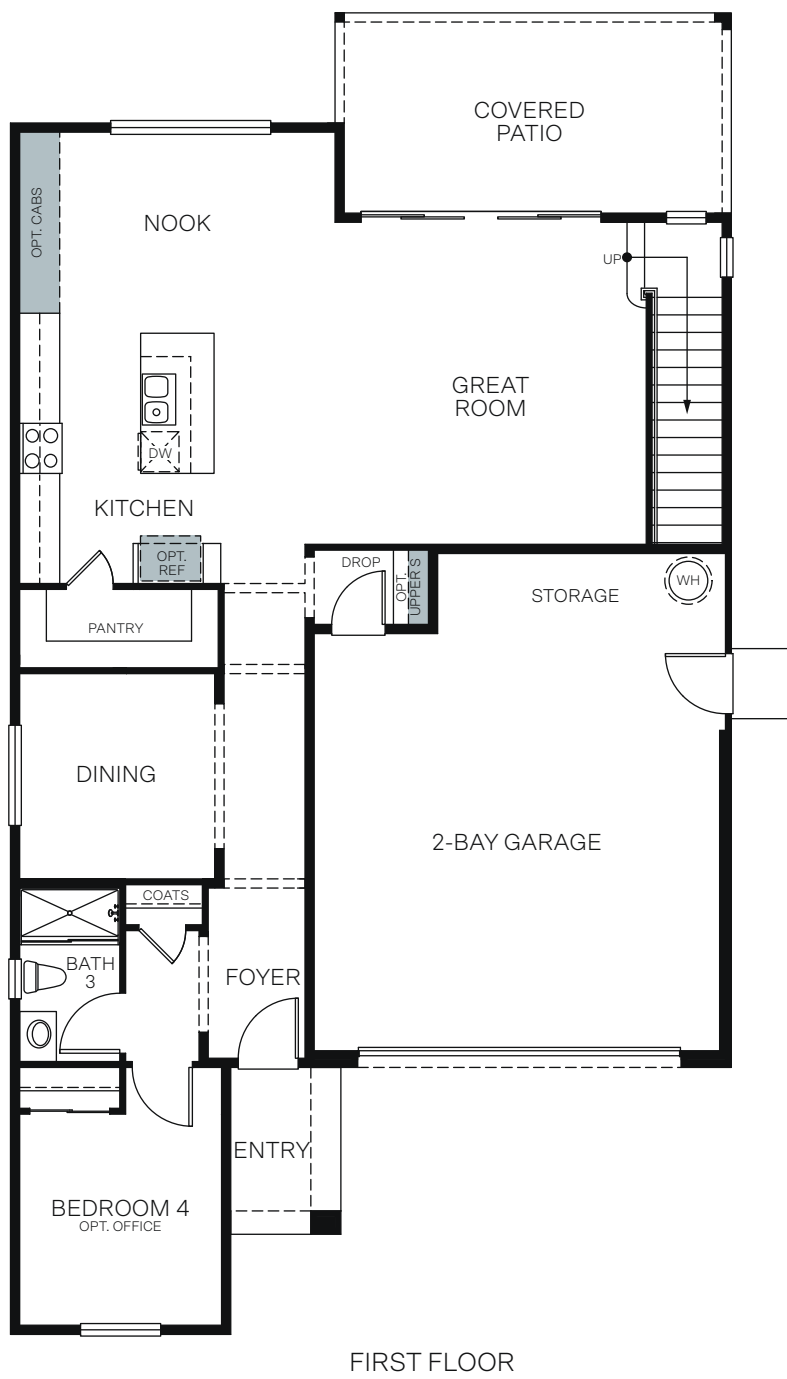

WoodsideHomes.com

Let's get you home.

Arden

TERRA 1374

A - Stucco Bungalow

B - Craftsman

C - Farmhouse

TWO STORY 2,518 SQ. FT.

OPTIONS

OPT. OFFICE ILO BEDROOM 4

OPT. DINING AND BUTLER'S PANTRY ILO DEN

OPT. WALK-IN SHOWER