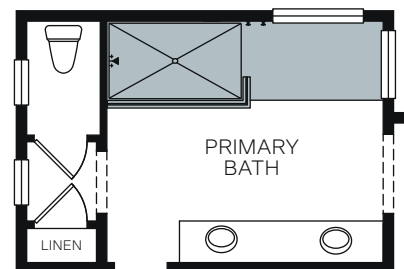

WoodsideHomes.com

Let's get you home.

Arden

TERRA 1374

A - Stucco Bungalow

B - Craftsman

C - Farmhouse

TWO STORY 2,518 SQ. FT.

OPTIONS

OPT. OFFICE ILO BEDROOM 4

OPT. DINING AND BUTLER'S PANTRY ILO DEN

OPT. WALK-IN SHOWER