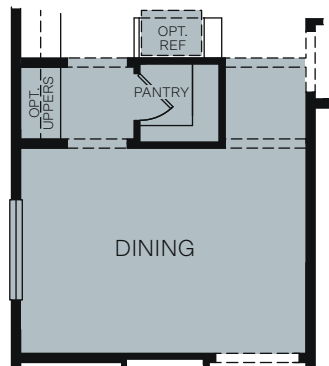

WoodsideHomes.com

Let's get you home.

Arden

TERRA 1374

A - Stucco Bungalow

B - Craftsman

C - Farmhouse

TWO STORY 2,518 SQ. FT.

OPTIONS

OPT. OFFICE ILO BEDROOM 4

OPT. DINING AND BUTLER'S PANTRY ILO DEN

OPT. WALK-IN SHOWER