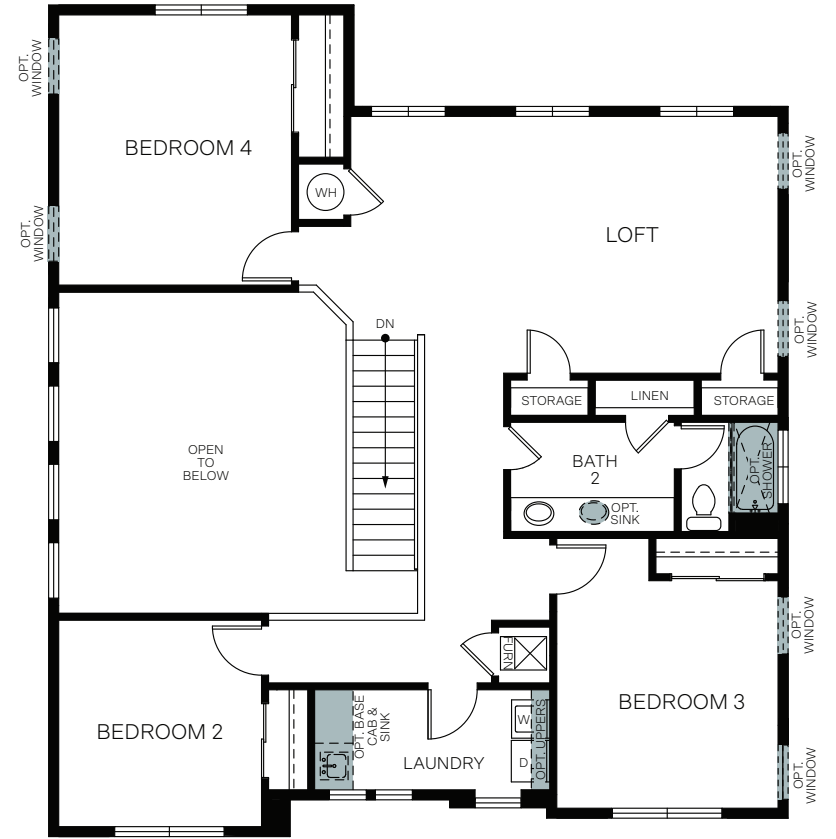

## At Shoreline

BRIGHTON

TWO-STORY 2,819 SQ. FT.

FIRST FLOOR  
1,521 Sq.Ft.

SECOND FLOOR  
1,298 Sq.Ft.