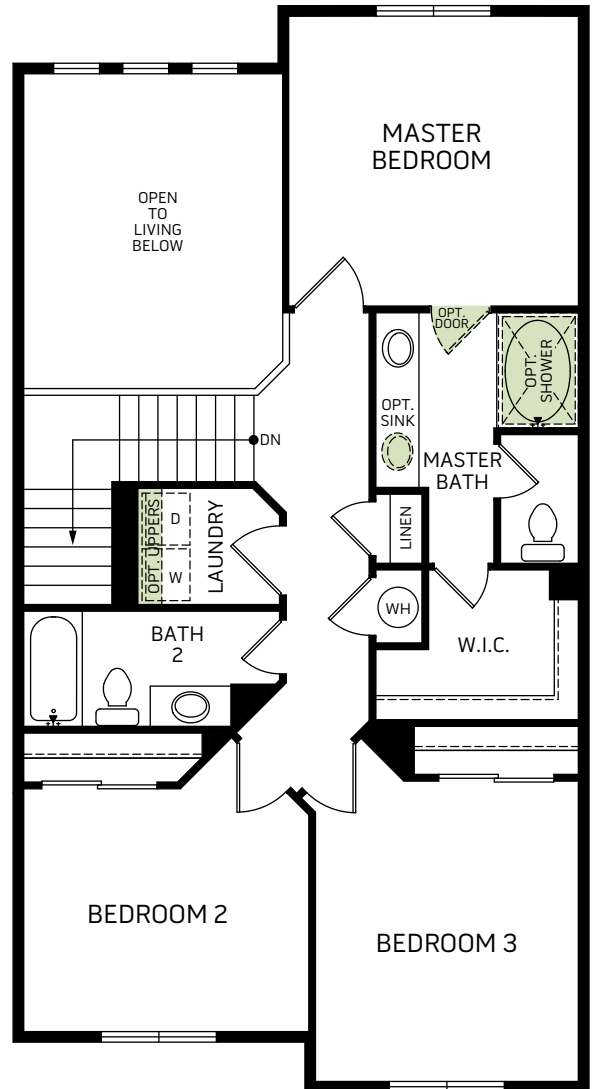

Cambridge

Two-story • 1,640 Finished Sq. Ft. • 3 Bedrooms • 2.5 Baths • Great Room
Kitchen with Island • 2 Car Garage

FIRST FLOOR
725 Sq. Ft.

SECOND FLOOR
915 Sq. Ft.

Woodside Homes reserves the right to change elevations, specifications, materials and prices without notice. All square footages are approximate. Window location, porches, ceiling heights and room dimensions vary per elevation. The availability of certain options is subject to construction status and schedule. Optional features may be predetermined and included at additional cost on select homes. Renderings are artist's conception only.
Rev. 08/20

5 Plex

Princeton

Cornell

Cambridge

Cornell

Harvard

FIRST FLOOR
702 Sq. Ft.

FIRST FLOOR
768 Sq. Ft.

FIRST FLOOR
725 Sq. Ft.

FIRST FLOOR
768 Sq. Ft.

FIRST FLOOR
702 Sq. Ft.

Woodside Homes reserves the right to change elevations, specifications, materials and prices without notice. All square footages are approximate. Window location, porches, ceiling heights and room dimensions vary per elevation. The availability of certain options is subject to construction status and schedule. Optional features may be predetermined and included at additional cost on select homes. Renderings are artist's conception only.
Rev. 07/20