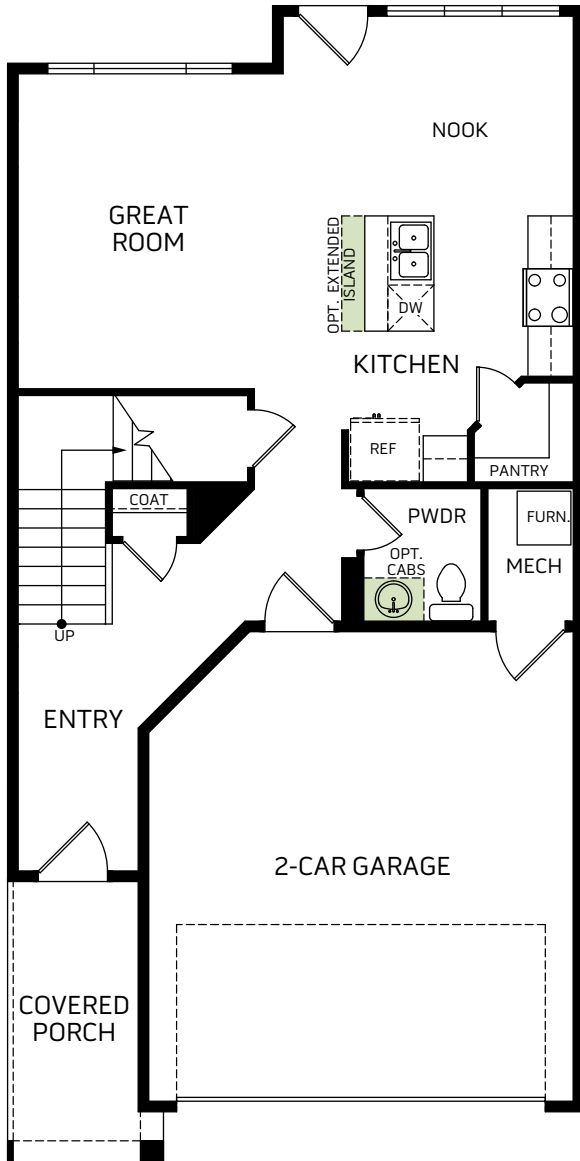

Cambridge

Two-story • 1,640 Finished Sq. Ft. • 3 Bedrooms • 2.5 Baths • Great Room
Kitchen with Island • 2 Car Garage

FIRST FLOOR
725 Sq. Ft.

SECOND FLOOR
915 Sq. Ft.

Woodside Homes reserves the right to change elevations, specifications, materials and prices without notice. All square footages are approximate. Window location, porches, ceiling heights and room dimensions vary per elevation. The availability of certain options is subject to construction status and schedule. Optional features may be predetermined and included at additional cost on select homes. Renderings are artist's conception only.
Rev. 08/20

5 Plex

Princeton

Cornell

Cambridge

Cornell

Harvard

FIRST FLOOR
702 Sq. Ft.

FIRST FLOOR
768 Sq. Ft.

FIRST FLOOR
725 Sq. Ft.

FIRST FLOOR
768 Sq. Ft.

FIRST FLOOR
702 Sq. Ft.

Woodside Homes reserves the right to change elevations, specifications, materials and prices without notice. All square footages are approximate. Window location, porches, ceiling heights and room dimensions vary per elevation. The availability of certain options is subject to construction status and schedule. Optional features may be predetermined and included at additional cost on select homes. Renderings are artist's conception only.
Rev. 07/20