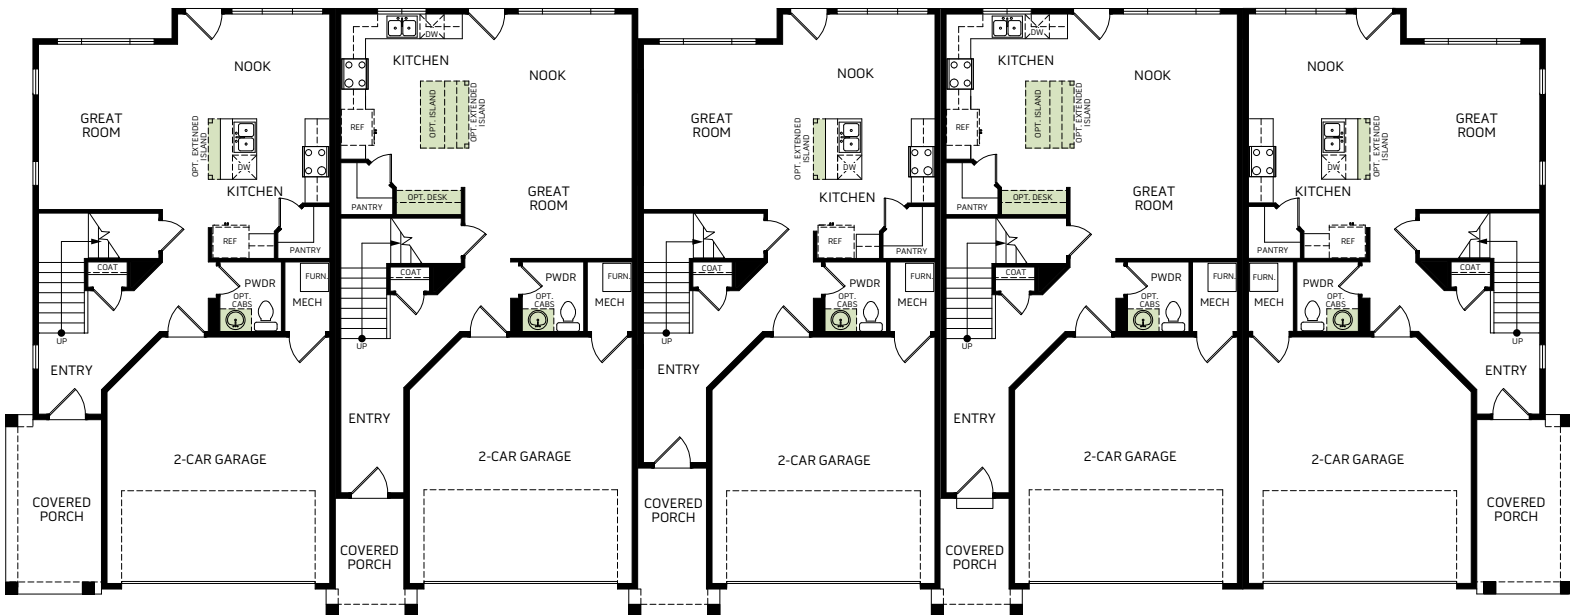

Cambridge

Two-story • 1,640 Finished Sq. Ft. • 3 Bedrooms • 2.5 Baths • Great Room
Kitchen with Island • 2 Car Garage

FIRST FLOOR
725 Sq. Ft.

SECOND FLOOR
915 Sq. Ft.

Woodside Homes reserves the right to change elevations, specifications, materials and prices without notice. All square footages are approximate. Window location, porches, ceiling heights and room dimensions vary per elevation. The availability of certain options is subject to construction status and schedule. Optional features may be predetermined and included at additional cost on select homes. Renderings are artist's conception only.
Rev. 08/20

5 Plex

Princeton

Cornell

Cambridge

Cornell

Harvard

FIRST FLOOR
702 Sq. Ft.

FIRST FLOOR
768 Sq. Ft.

FIRST FLOOR
725 Sq. Ft.

FIRST FLOOR
768 Sq. Ft.

FIRST FLOOR
702 Sq. Ft.

Woodside Homes reserves the right to change elevations, specifications, materials and prices without notice. All square footages are approximate. Window location, porches, ceiling heights and room dimensions vary per elevation. The availability of certain options is subject to construction status and schedule. Optional features may be predetermined and included at additional cost on select homes. Renderings are artist's conception only.
Rev. 07/20