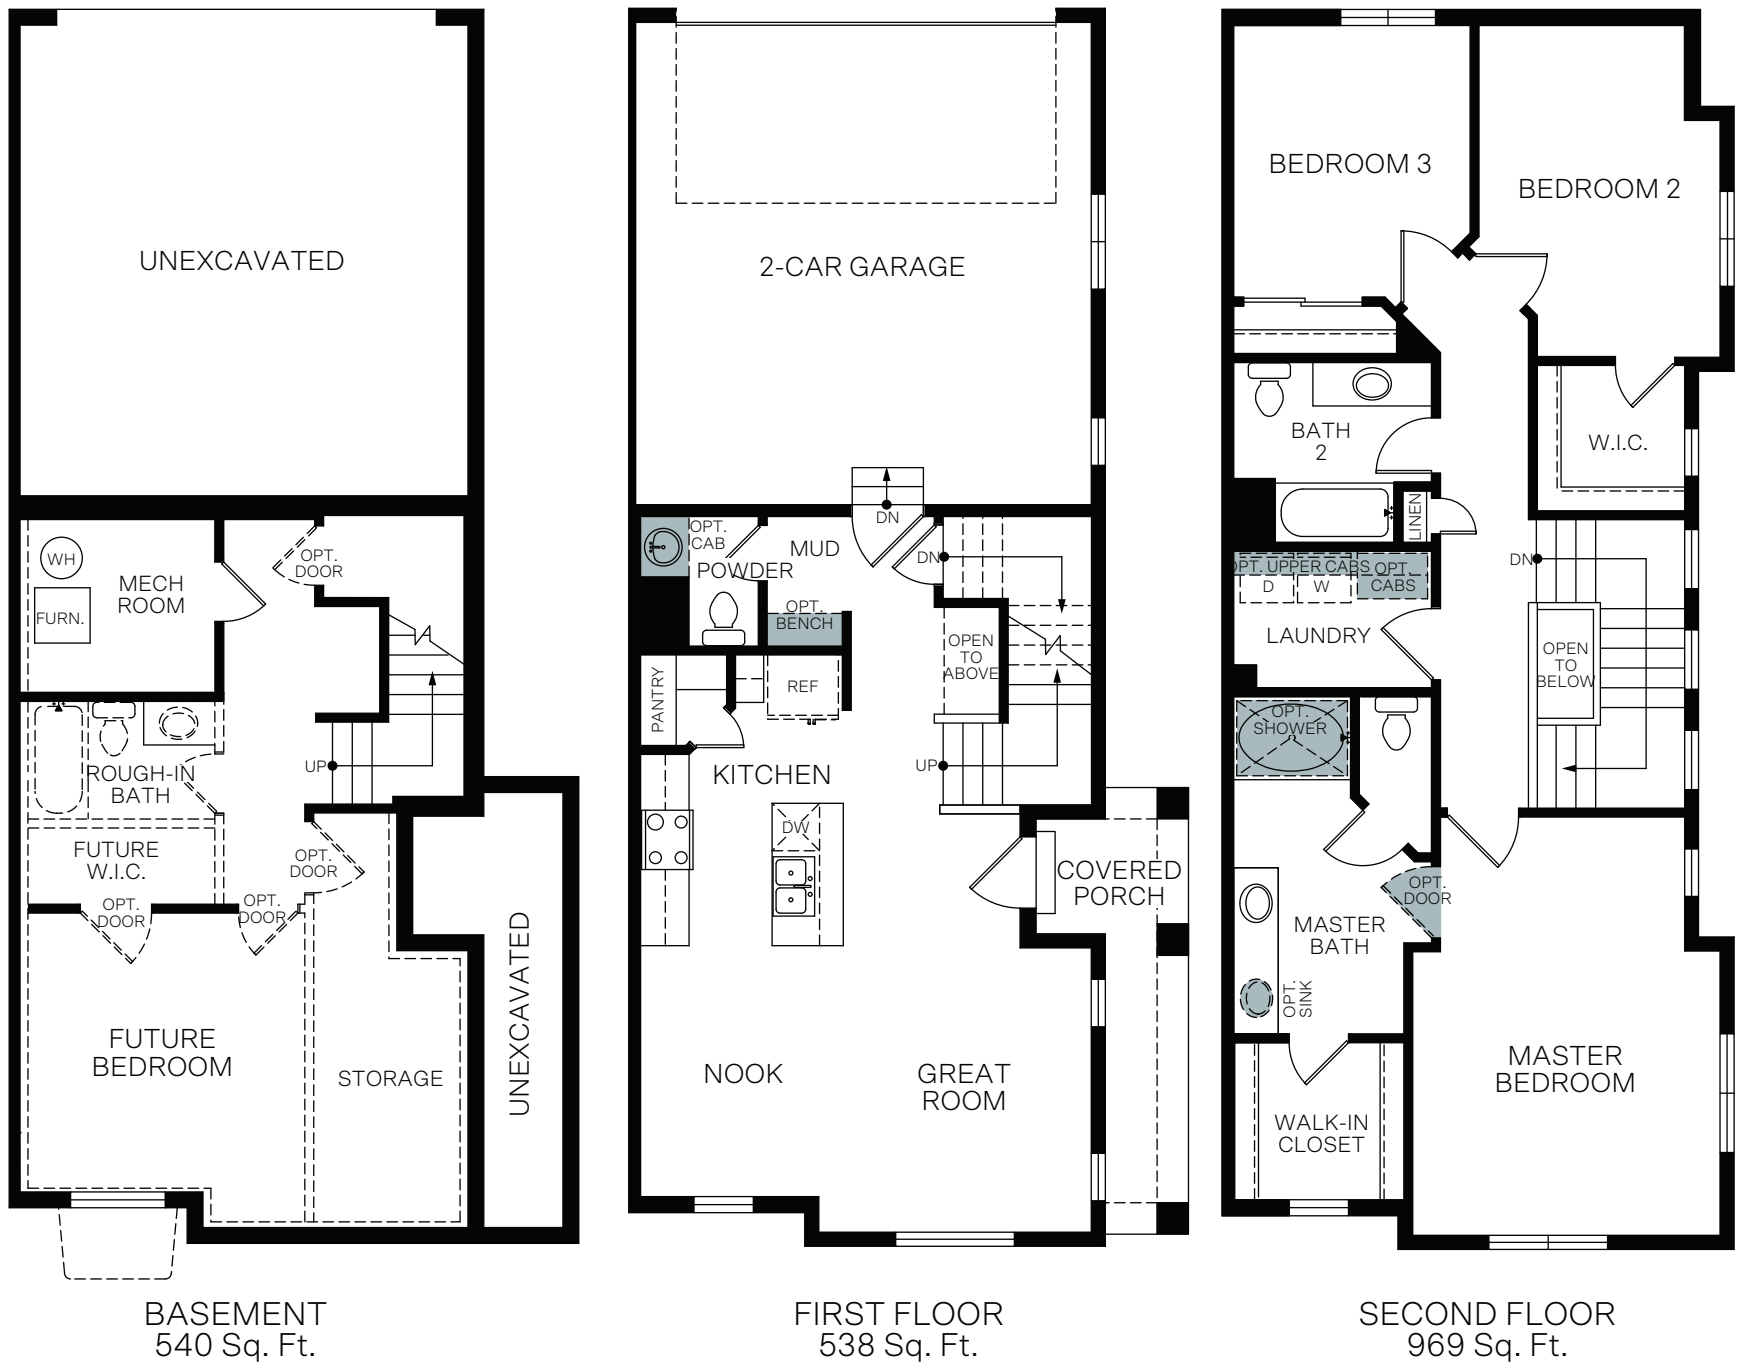

# Legacy

## At Sky Ranch

JEFFERSON

TWO-STORY 1,507 FINISHED SQ. FT.

FLOOR PLAN LAYOUT