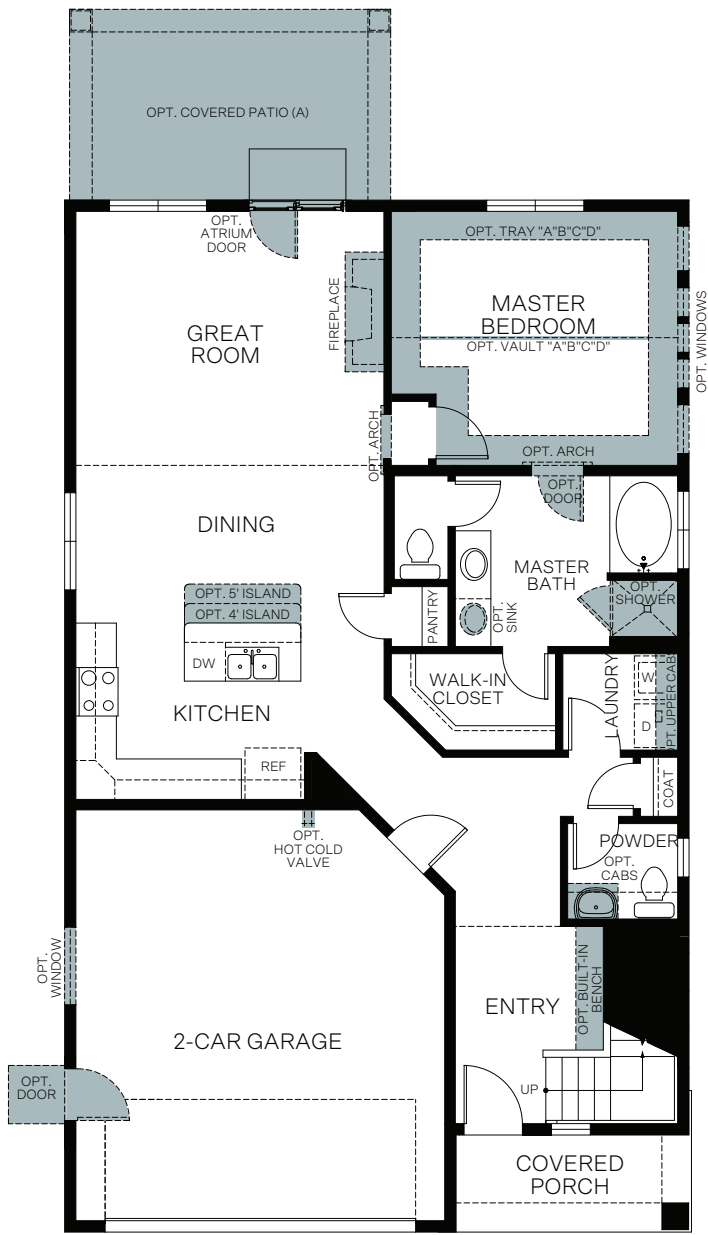

# Bayview At Shoreline

LINDEN

Farmhouse (B)

Craftsman (C)

Traditional (A)

Prairie (D)

TWO-STORY 2,209 SQ. FT.

FIRST FLOOR  
1,219 Sq. Ft.

SECOND FLOOR  
990 Sq. Ft.