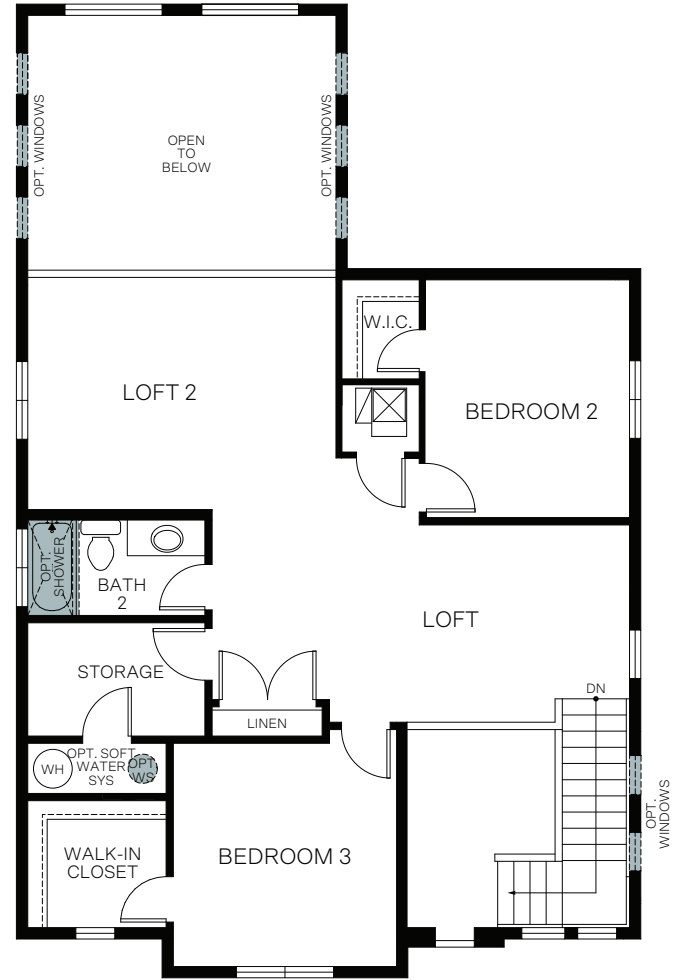

# Bayview At Shoreline

LINDEN

Farmhouse (B)

Craftsman (C)

Traditional (A)

Prairie (D)

TWO-STORY 2,209 SQ. FT.

FIRST FLOOR  
1,219 Sq. Ft.

SECOND FLOOR  
990 Sq. Ft.