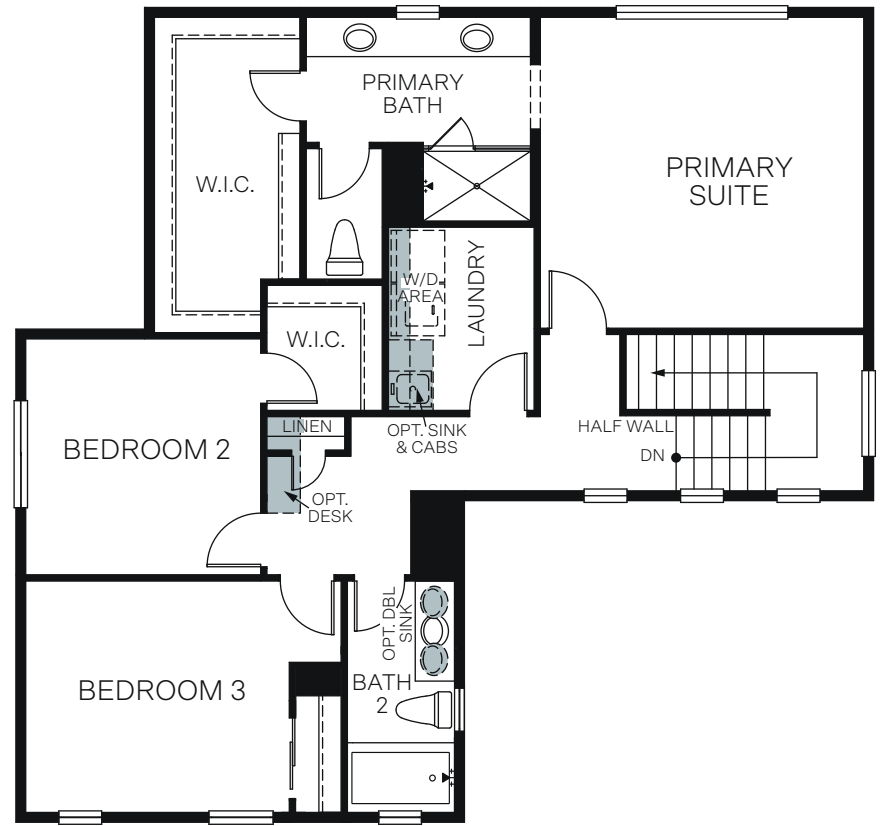

WoodsideHomes.com

Let's get you home.

The East Gardens At Ella Gardens

THE CAMELLIA 4044

TWO STORY 2,154 SQ. FT.

FIRST FLOOR

SECOND FLOOR

OPT. CALIFORNIA ROOM WITH (2) LARGE SLIDING GLASS DOORS

OPT. BACK KITCHEN ILO SUPER PANTRY

OPT. BEDROOM 4/BATH 3 ILO DEN/POWDER

OPT. DESK AT HALL