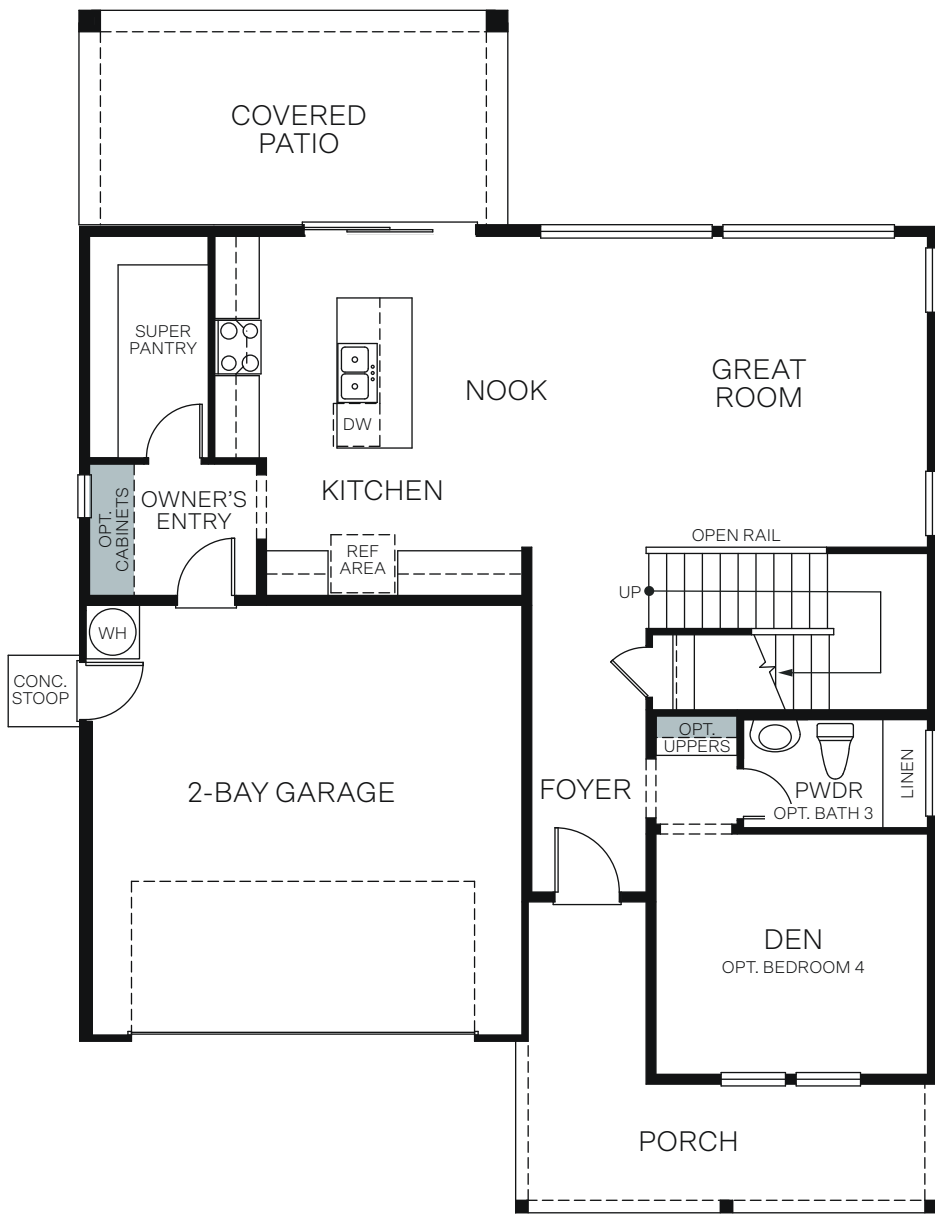

WoodsideHomes.com

Let's get you home.

The East Gardens At Ella Gardens

THE CAMELLIA 4044

TWO STORY 2,154 SQ. FT.

FIRST FLOOR

SECOND FLOOR

OPT. CALIFORNIA ROOM WITH (2) LARGE SLIDING GLASS DOORS

OPT. BACK KITCHEN ILO SUPER PANTRY

OPT. BEDROOM 4/BATH 3 ILO DEN/POWDER

OPT. DESK AT HALL