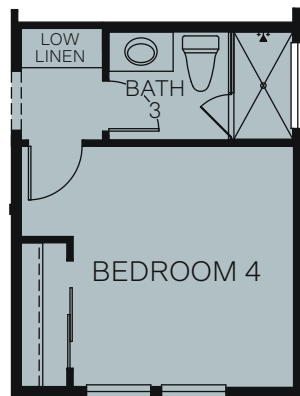

WoodsideHomes.com

Let's get you home.

The East Gardens At Ella Gardens

THE CAMELLIA 4044

TWO STORY 2,154 SQ. FT.

FIRST FLOOR

SECOND FLOOR

OPT. CALIFORNIA ROOM WITH (2) LARGE SLIDING GLASS DOORS

OPT. BACK KITCHEN ILO SUPER PANTRY

OPT. BEDROOM 4/BATH 3 ILO DEN/POWDER

OPT. DESK AT HALL