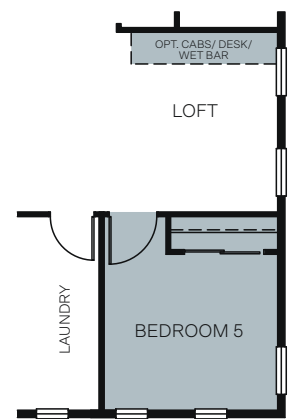

TWO STORY 3,073 SQ. FT.

FIRST FLOOR

SECOND FLOOR

OPTIONS

OPT. EXTENDED COVERED PATIO

OPT. EXTENDED COVERED PATIO WITH BALCONY AT PRIMARY SUITE

OPT. BEDROOM 5 ILO LOFT