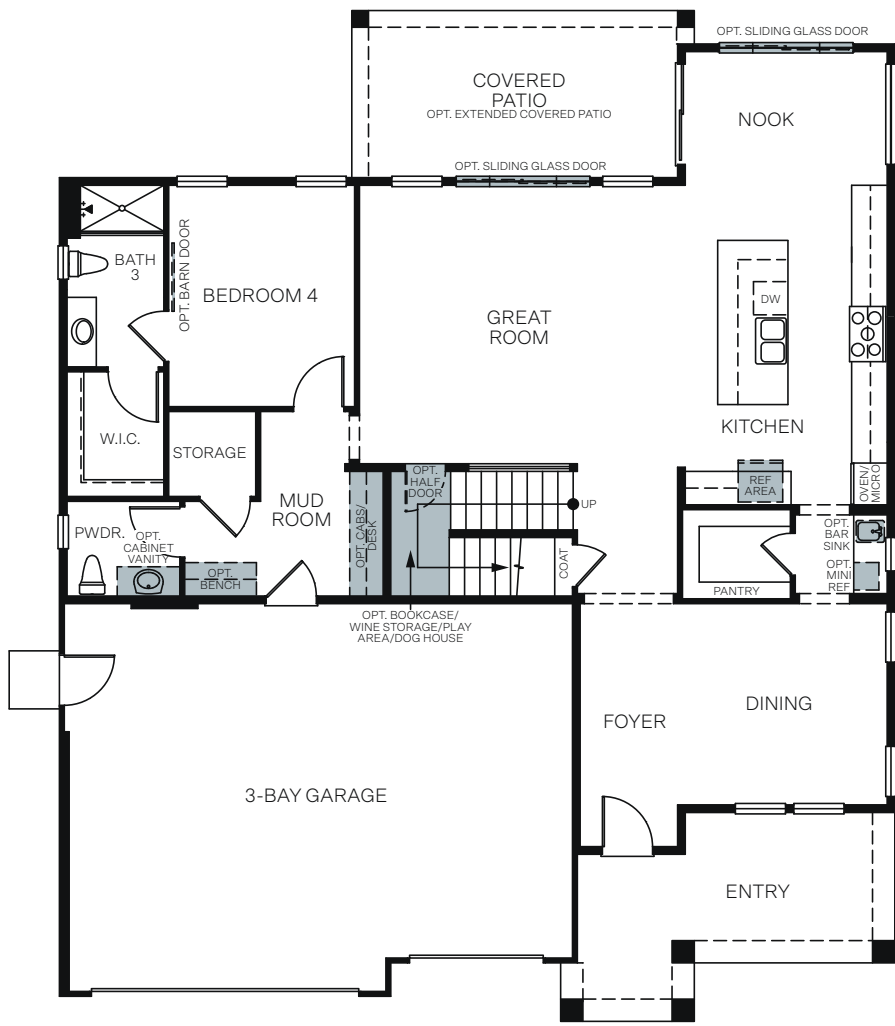

WoodsideHomes.com

Let's get you home.

Cottonwood Creek

At The Preserve

THE DAYBREAK 5052

A - Traditional Prairie

B - Modern Prairie

C - Artisan Prairie

TWO STORY 3,073 SQ. FT.

FIRST FLOOR

SECOND FLOOR

OPTIONS

OPT. EXTENDED COVERED PATIO

OPT. EXTENDED COVERED PATIO WITH BALCONY AT PRIMARY SUITE

OPT. BEDROOM 5 ILO LOFT