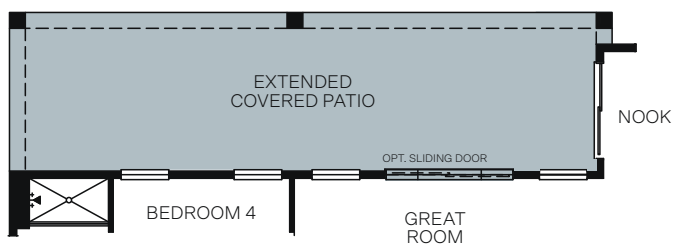

TWO STORY 3,073 SQ. FT.

FIRST FLOOR

SECOND FLOOR

OPTIONS

OPT. EXTENDED COVERED PATIO

OPT. EXTENDED COVERED PATIO WITH BALCONY AT PRIMARY SUITE

OPT. BEDROOM 5 ILO LOFT