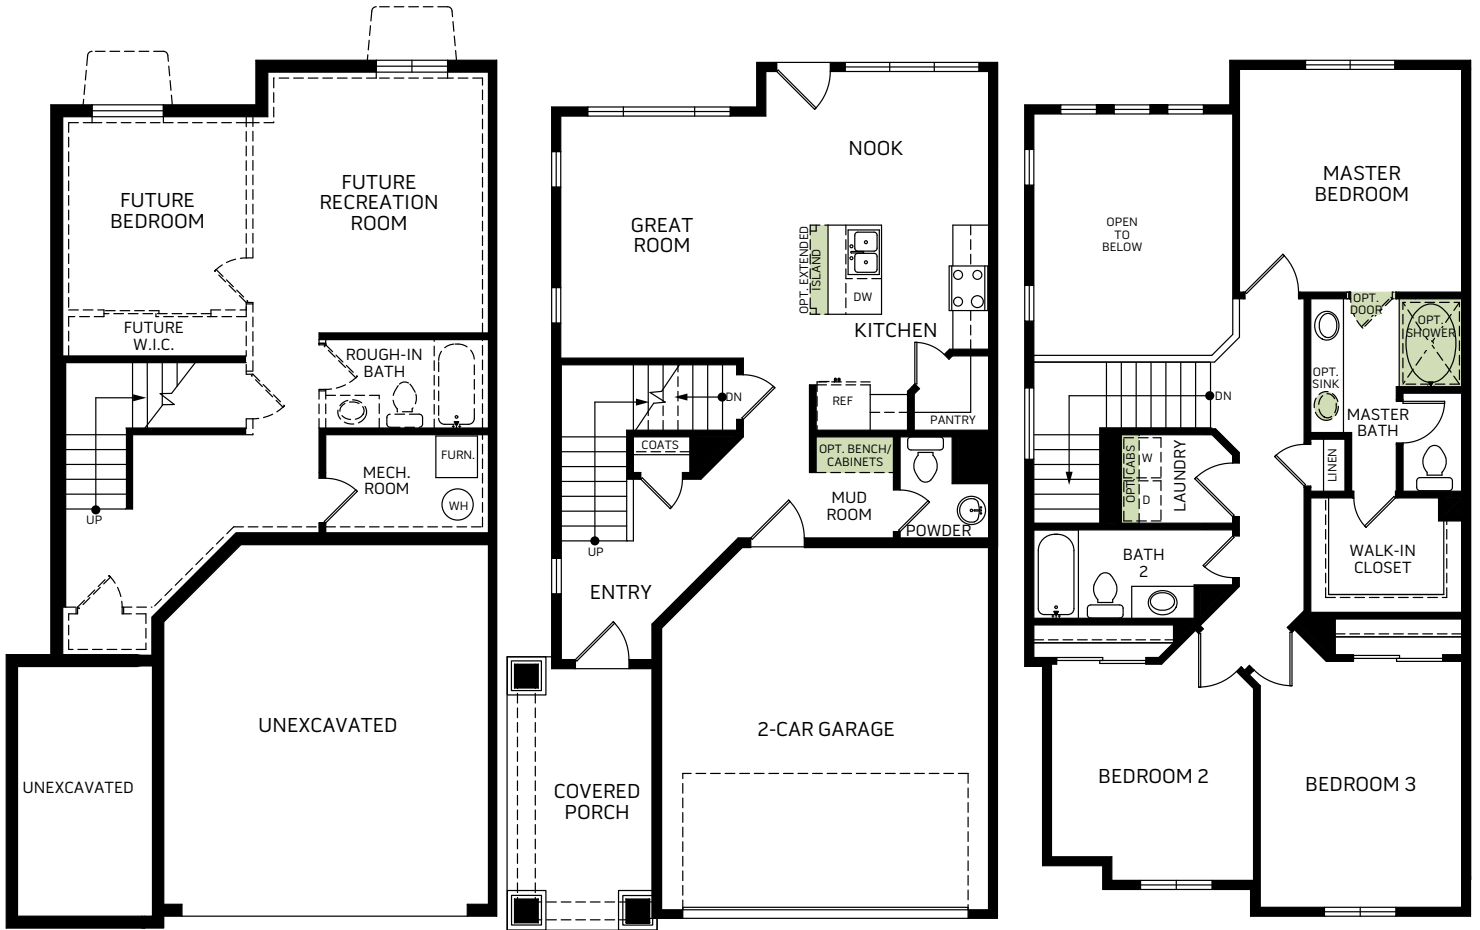

Berkeley

Two-story • 1,608 Finished Sq. Ft. • 2,241 Total Sq. Ft. • 3-4 Bedrooms • 2.5-3.5 Baths • Spacious Great Room • Walk-In Closet • 2 Car Garage

BASEMENT
633 Sq. Ft.

FIRST FLOOR
702 Sq. Ft.

SECOND FLOOR
906 Sq. Ft.

Woodside Homes reserves the right to change elevations, specifications, materials and prices without notice. All square footages are approximate. Window location, porches, ceiling heights and room dimensions vary per elevation. The availability of certain options is subject to construction status and schedule. Optional features may be predetermined and included at additional cost on select homes. Renderings are artist's conception only. Rev. 03/21