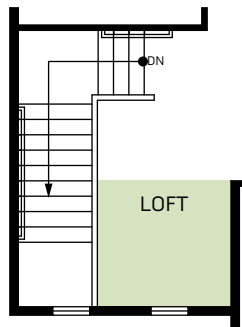

**Spruce**

Two-story • 1,617 Finished Sq. Ft. • 3 Bedrooms • 2.5 Baths • Open Great Room • Loft • Opt Covered Patio • 2 Car Garage

**Traditional (A)**

**Farmhouse (B)**

**Prairie (D)**

**Spruce**

Two-story • 1,617 Finished Sq. Ft. • 3 Bedrooms • 2.5 Baths • Open Great Room • Loft • Opt Covered Patio • 2 Car Garage

OPT. EXTENDED LOFT

Woodside Homes reserves the right to change elevations, specifications, materials and prices without notice. All square footages are approximate. Window location, porches, ceiling heights and room dimensions vary per elevation. The availability of certain options is subject to construction status and schedule. Optional features may be predetermined and included at additional cost on select homes. Renderings are artist's conception only. Rev. 05/21