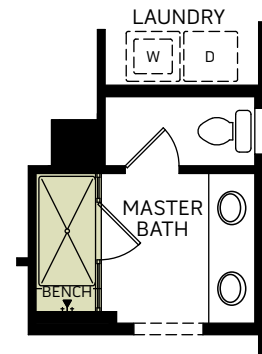

Hamlet / 2214

OPTIONAL ENLARGED SHOWER

FLOOR PLAN