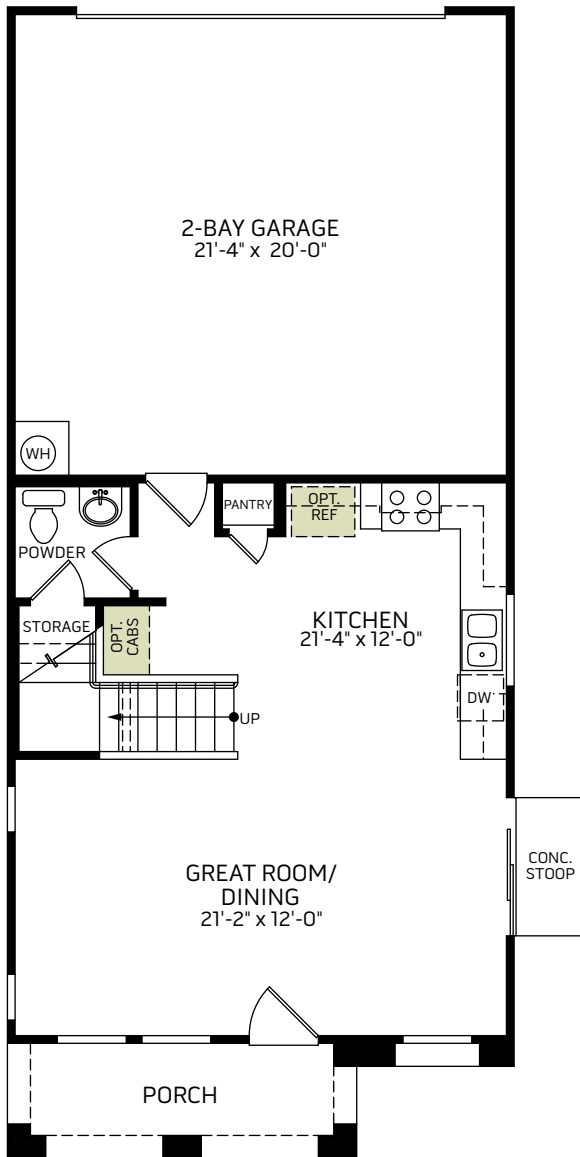

Hamlet / 2214

OPTIONAL ENLARGED SHOWER

FLOOR PLAN