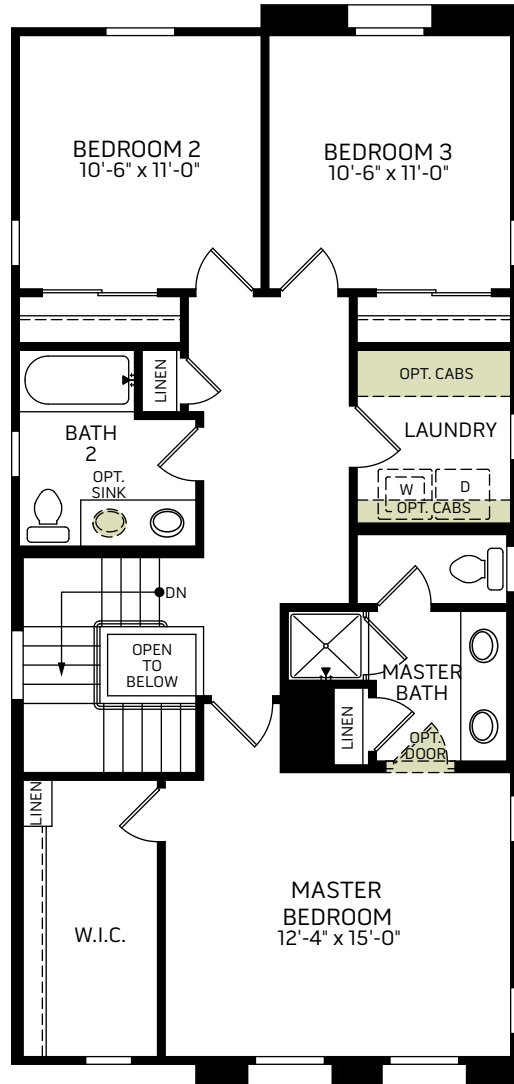

Hamlet / 2214

OPTIONAL ENLARGED SHOWER

FLOOR PLAN