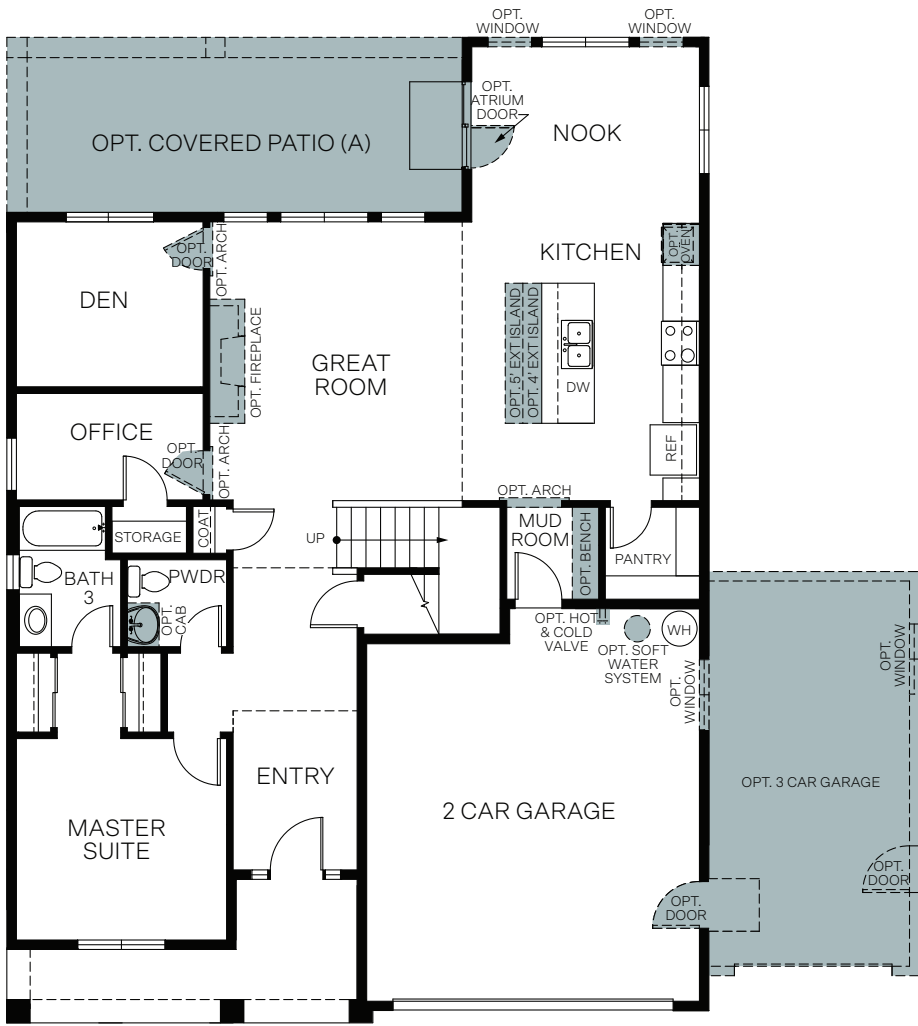

WoodsideHomes.com

Let's get you home.

Creekside

At Shoreline

ALTA

Traditional (A)

Farmhouse (B)

Craftsman (C)

Prairie (D)

TWO-STORY 2,551 SQ. FT.

FIRST FLOOR
1,359 Sq.Ft.

SECOND FLOOR
1,192 Sq.Ft.