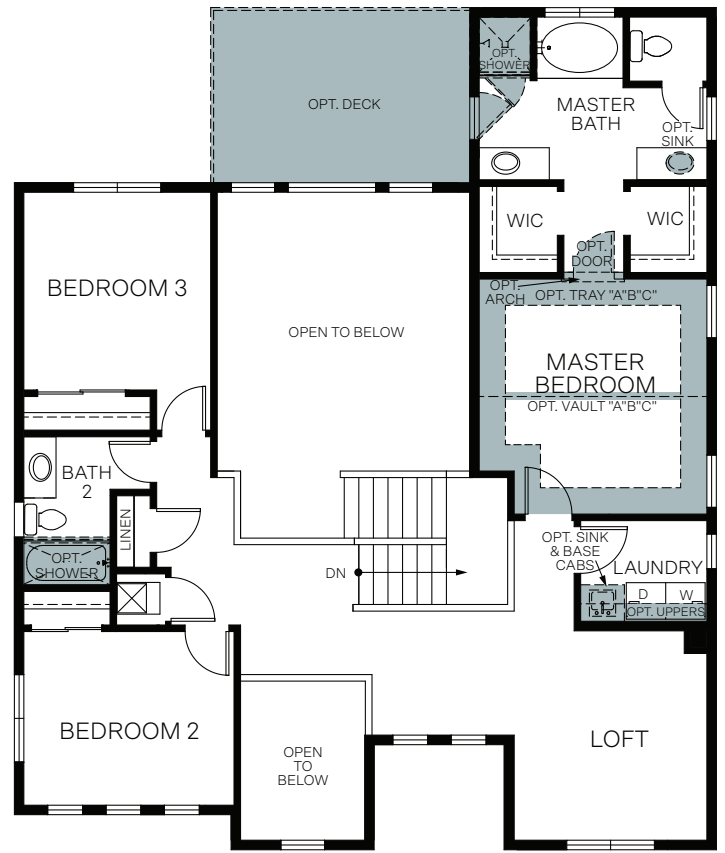

WoodsideHomes.com

Let's get you home.

Creekside

At Shoreline

ALTA

Traditional (A)

Farmhouse (B)

Craftsman (C)

Prairie (D)

TWO-STORY 2,551 SQ. FT.

FIRST FLOOR
1,359 Sq.Ft.

SECOND FLOOR
1,192 Sq.Ft.