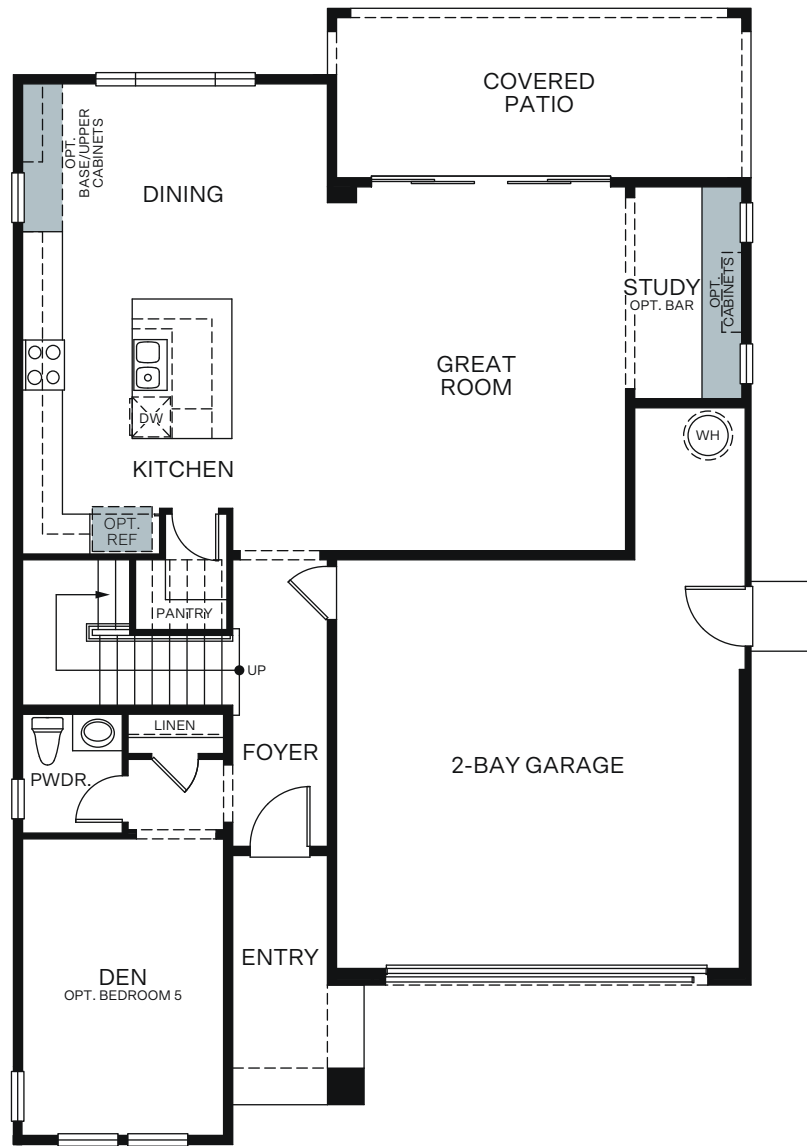

# Arden

NOVA 1293

A - Stucco Bungalow

B - Craftsman

C - Farmhouse

TWO STORY 2,395 SQ. FT.

FIRST FLOOR

SECOND FLOOR

OPTIONS

OPT. FRENCH DOORS AT STUDY

OPT. WALK-IN SHOWER AT PRIMARY BATH

OPT. BEDROOM 4 ILO LOFT

OPT. BEDROOM 5 ILO DEN