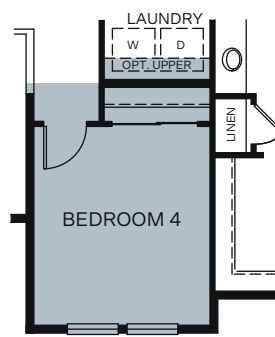

# Arden

NOVA 1293

A - Stucco Bungalow

B - Craftsman

C - Farmhouse

TWO STORY 2,395 SQ. FT.

FIRST FLOOR

SECOND FLOOR

OPTIONS

OPT. FRENCH DOORS AT STUDY

OPT. WALK-IN SHOWER AT PRIMARY BATH

OPT. BEDROOM 4 ILO LOFT

OPT. BEDROOM 5 ILO DEN