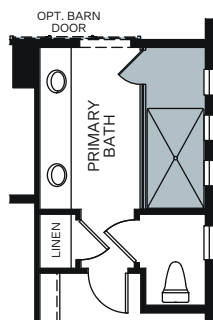

# Arden

NOVA 1293

A - Stucco Bungalow

B - Craftsman

C - Farmhouse

TWO STORY 2,395 SQ. FT.

FIRST FLOOR

SECOND FLOOR

OPTIONS

OPT. FRENCH DOORS AT STUDY

OPT. WALK-IN SHOWER AT PRIMARY BATH

OPT. BEDROOM 4 ILO LOFT

OPT. BEDROOM 5 ILO DEN