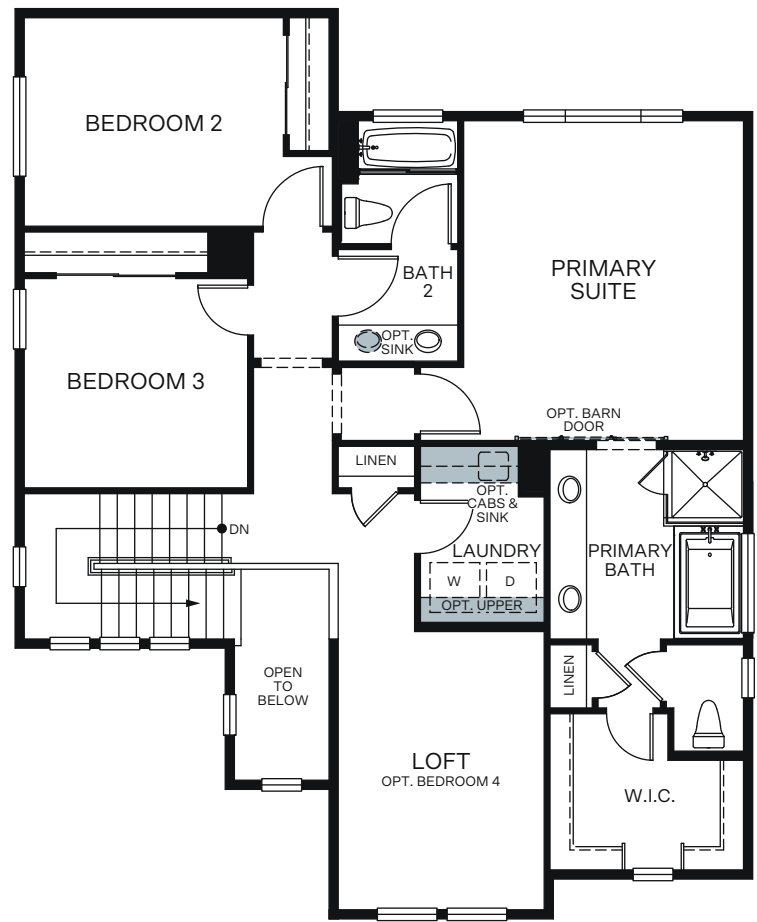

# Arden

NOVA 1293

A - Stucco Bungalow

B - Craftsman

C - Farmhouse

TWO STORY 2,395 SQ. FT.

FIRST FLOOR

SECOND FLOOR

OPTIONS

OPT. FRENCH DOORS AT STUDY

OPT. WALK-IN SHOWER AT PRIMARY BATH

OPT. BEDROOM 4 ILO LOFT

OPT. BEDROOM 5 ILO DEN