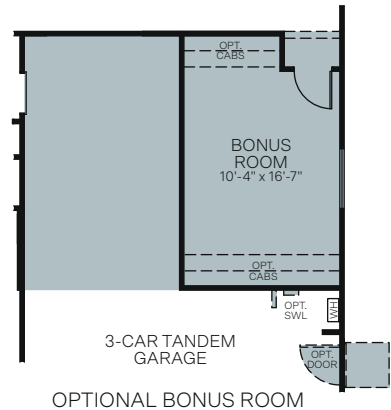

FIRST FLOOR

SECOND FLOOR

OPTIONAL EXTENDED SHOWER WITH
 HALF WALL AT PRIMARY BATHROOM

OPTIONAL EXTENDED SHOWER WITH
 FULL GLASS AT PRIMARY BATHROOM

OPTIONAL 12 FT. CENTER SLIDING
 GLASS DOOR AT DINING
 (ONLY AVAILABLE WITH COVERED PATIO EXTENSIONS 1 OR 2)

OPTIONAL 12 FT. CENTER SLIDING
 GLASS DOOR AT KITCHEN
 (ONLY AVAILABLE WITH COVERED PATIO EXTENSIONS 1 OR 2)

OPTIONAL FREESTANDING TUB AT
 PRIMARY BATHROOM