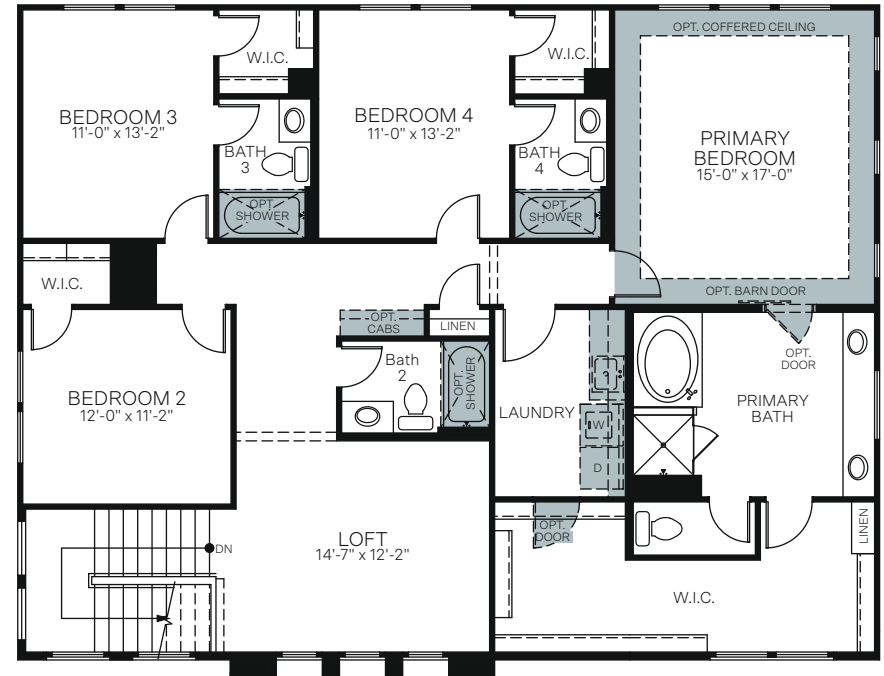

FIRST FLOOR

SECOND FLOOR

OPTIONAL EXTENDED SHOWER WITH
 HALF WALL AT PRIMARY BATHROOM

OPTIONAL EXTENDED SHOWER WITH
 FULL GLASS AT PRIMARY BATHROOM

OPTIONAL 12 FT. CENTER SLIDING
 GLASS DOOR AT DINING
 (ONLY AVAILABLE WITH COVERED PATIO EXTENSIONS 1 OR 2)

OPTIONAL 12 FT. CENTER SLIDING
 GLASS DOOR AT KITCHEN
 (ONLY AVAILABLE WITH COVERED PATIO EXTENSIONS 1 OR 2)

OPTIONAL FREESTANDING TUB AT
 PRIMARY BATHROOM