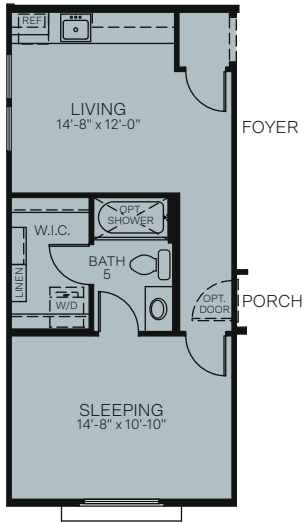

FIRST FLOOR

SECOND FLOOR

OPTIONAL EXTENDED SHOWER WITH
 HALF WALL AT PRIMARY BATHROOM

OPTIONAL EXTENDED SHOWER WITH
 FULL GLASS AT PRIMARY BATHROOM

OPTIONAL 12 FT. CENTER SLIDING
 GLASS DOOR AT DINING
 (ONLY AVAILABLE WITH COVERED PATIO EXTENSIONS 1 OR 2)

OPTIONAL 12 FT. CENTER SLIDING
 GLASS DOOR AT KITCHEN
 (ONLY AVAILABLE WITH COVERED PATIO EXTENSIONS 1 OR 2)

OPTIONAL FREESTANDING TUB AT
 PRIMARY BATHROOM