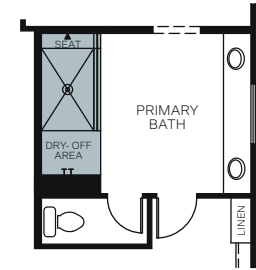

FIRST FLOOR

SECOND FLOOR

OPTIONAL EXTENDED SHOWER WITH
 HALF WALL AT PRIMARY BATHROOM

OPTIONAL EXTENDED SHOWER WITH
 FULL GLASS AT PRIMARY BATHROOM

OPTIONAL 12 FT. CENTER SLIDING
 GLASS DOOR AT DINING
 (ONLY AVAILABLE WITH COVERED PATIO EXTENSIONS 1 OR 2)

OPTIONAL 12 FT. CENTER SLIDING
 GLASS DOOR AT KITCHEN
 (ONLY AVAILABLE WITH COVERED PATIO EXTENSIONS 1 OR 2)

OPTIONAL FREESTANDING TUB AT
 PRIMARY BATHROOM