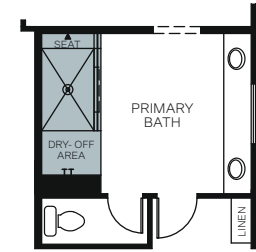

FIRST FLOOR

SECOND FLOOR

OPTIONAL EXTENDED SHOWER WITH
 HALF WALL AT PRIMARY BATHROOM

OPTIONAL EXTENDED SHOWER WITH
 FULL GLASS AT PRIMARY BATHROOM

OPTIONAL 12 FT. CENTER SLIDING
 GLASS DOOR AT DINING
 (ONLY AVAILABLE WITH COVERED PATIO EXTENSIONS 1 OR 2)

OPTIONAL 12 FT. CENTER SLIDING
 GLASS DOOR AT KITCHEN
 (ONLY AVAILABLE WITH COVERED PATIO EXTENSIONS 1 OR 2)

OPTIONAL FREESTANDING TUB AT
 PRIMARY BATHROOM