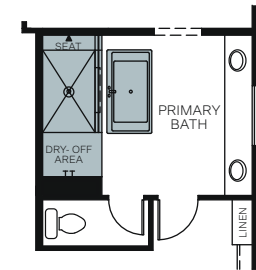

FIRST FLOOR

SECOND FLOOR

OPTIONAL EXTENDED SHOWER WITH
 HALF WALL AT PRIMARY BATHROOM

OPTIONAL EXTENDED SHOWER WITH
 FULL GLASS AT PRIMARY BATHROOM

OPTIONAL 12 FT. CENTER SLIDING
 GLASS DOOR AT DINING
 (ONLY AVAILABLE WITH COVERED PATIO EXTENSIONS 1 OR 2)

OPTIONAL 12 FT. CENTER SLIDING
 GLASS DOOR AT KITCHEN
 (ONLY AVAILABLE WITH COVERED PATIO EXTENSIONS 1 OR 2)

OPTIONAL FREESTANDING TUB AT
 PRIMARY BATHROOM