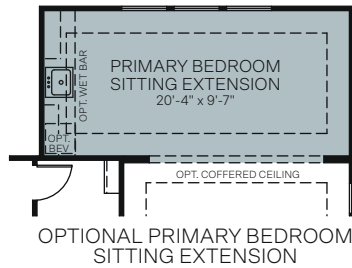

FIRST FLOOR

SECOND FLOOR

OPTIONAL EXTENDED SHOWER WITH
 HALF WALL AT PRIMARY BATHROOM

OPTIONAL EXTENDED SHOWER WITH
 FULL GLASS AT PRIMARY BATHROOM

OPTIONAL 12 FT. CENTER SLIDING
 GLASS DOOR AT DINING
 (ONLY AVAILABLE WITH COVERED PATIO EXTENSIONS 1 OR 2)

OPTIONAL 12 FT. CENTER SLIDING
 GLASS DOOR AT KITCHEN
 (ONLY AVAILABLE WITH COVERED PATIO EXTENSIONS 1 OR 2)

OPTIONAL FREESTANDING TUB AT
 PRIMARY BATHROOM