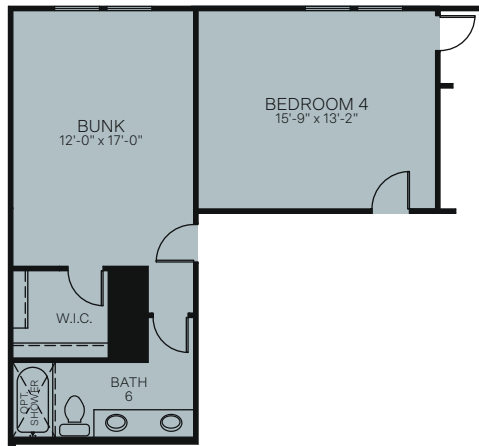

FIRST FLOOR

SECOND FLOOR

OPTIONAL EXTENDED SHOWER WITH
 HALF WALL AT PRIMARY BATHROOM

OPTIONAL EXTENDED SHOWER WITH
 FULL GLASS AT PRIMARY BATHROOM

OPTIONAL 12 FT. CENTER SLIDING
 GLASS DOOR AT DINING
 (ONLY AVAILABLE WITH COVERED PATIO EXTENSIONS 1 OR 2)

OPTIONAL 12 FT. CENTER SLIDING
 GLASS DOOR AT KITCHEN
 (ONLY AVAILABLE WITH COVERED PATIO EXTENSIONS 1 OR 2)

OPTIONAL FREESTANDING TUB AT
 PRIMARY BATHROOM